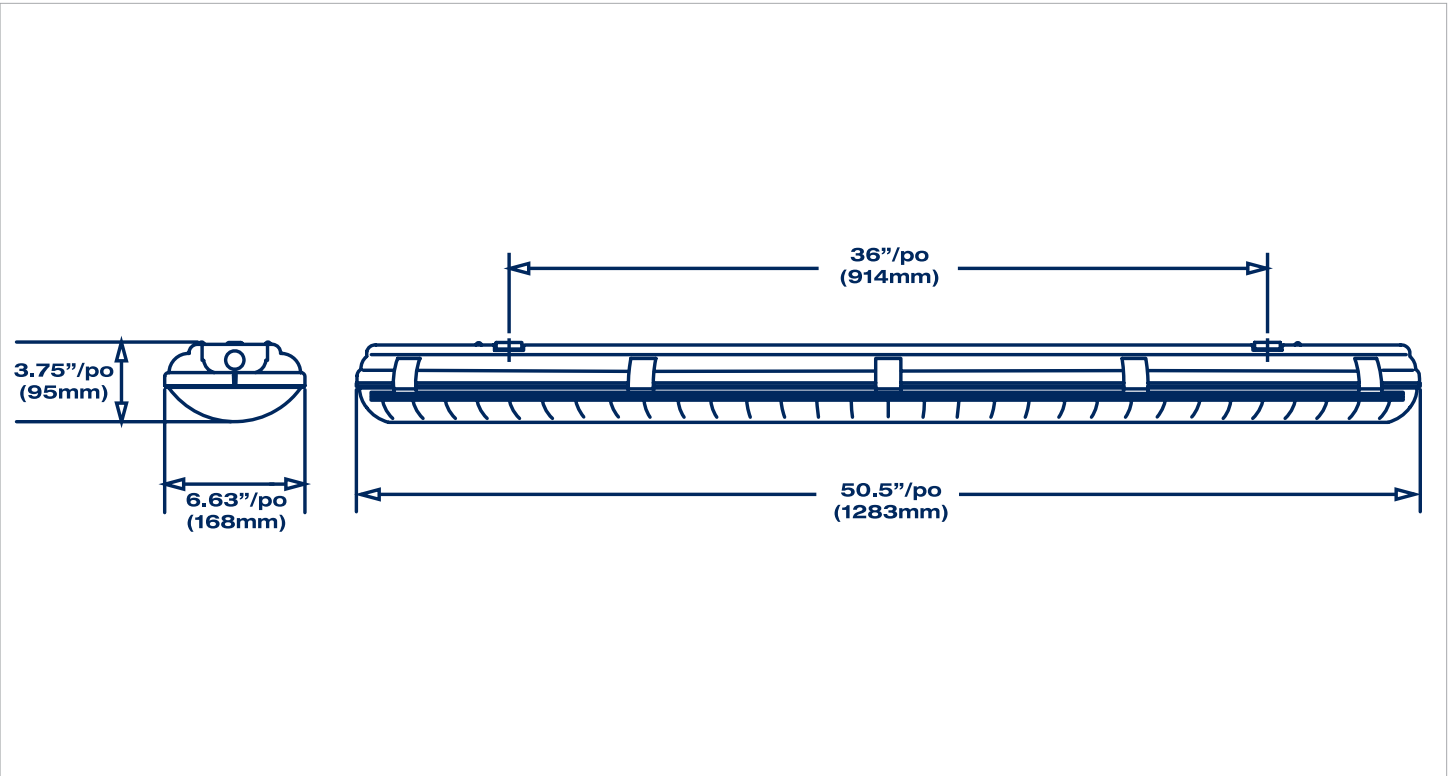

FW4-LED61

4' LED Linear Vapourproof fixture

SPECIFICATIONS*

Watts	61.92
Lumens	8458.8
Efficacy	136.61 lm/W
Replaces Up To	2 Lamp T5HO
Colour Temp	Universal Fixture: 3K, 4K, 5K Basic Fixture: 4K only
Operating Temp	-40°C to +40°C
Voltage	Universal Fixture: 120-347 Basic Fixture: 120-277
LED Life	50,000 hours
Certification	cULus, IP65, DLC
Housing Material	Polycarbonate
Lens	Polycarbonate
Power Factor	0.9935
Total Harmonic Distortion	7.92
CRI	>83.2
Mounting	Surface or Pendant mounting

*The above specs apply to the standard product configuration - FW4-LED61-B-4K. For spec information on other product configurations please see page 3.

DIMENSIONS

OTHER MODEL SPECIFICATIONS

MODEL DESCRIPTION	VOLTAGE (V)	INPUT POWER (W)	LIGHT OUTPUT	EFFICACY (Lm/W)	THD	PF	CCT	CRI
FW4-LED61-B-4K-DIM	120-277	61.92	8458.8	136.61	7.92	0.9935	4010	83.2
FW4-LED61-H-VK-DIM (3000K)	120-347	62.57	7477.6	119.51	5.8	0.9969	3177	83.4
FW4-LED61-H-VK-DIM (4000K)	120-347	60.09	8071	134.32	5.01	0.9987	3929	85.6
FW4-LED61-H-VK-DIM (5000K)	120-347	62.97	7798	123.84	5.58	0.9973	5073	84.1