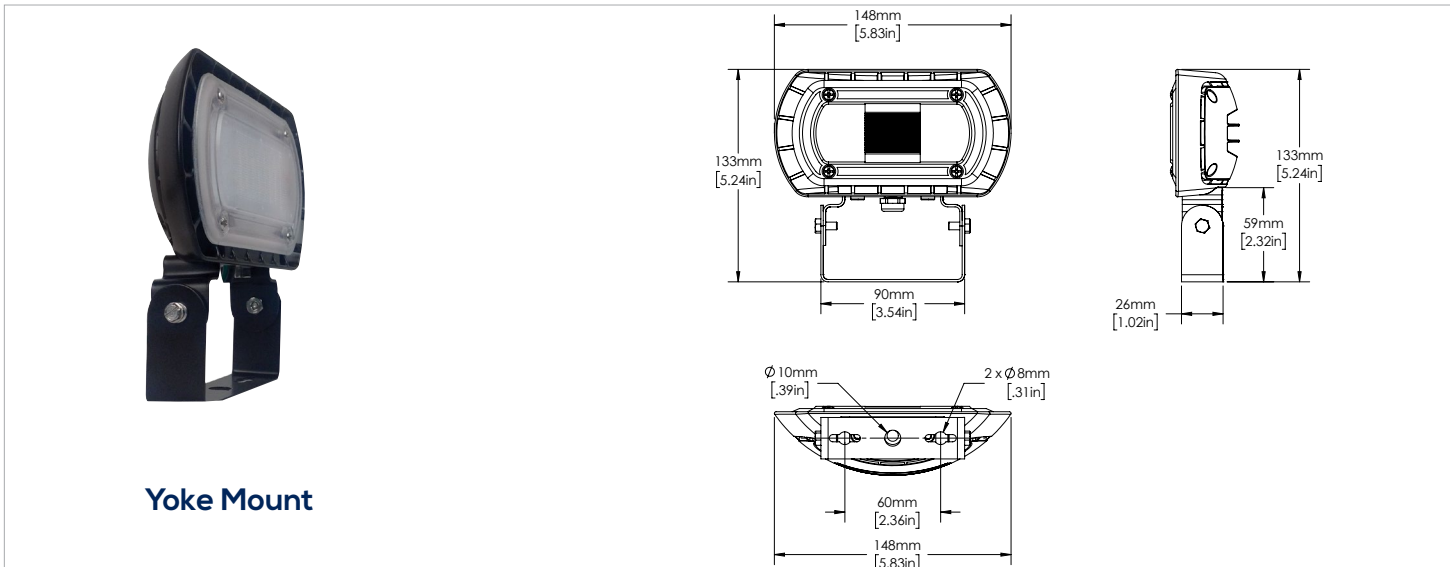

ORA1-LED15

LED Wall/Flood Light

SPECIFICATIONS*

Watts	16W
Lumens	1510
Efficacy	97lm/W
Replaces Up To	70W MH 300W Quartz
Colour Temp	4,000K
Certification	cULus, DLC, IP65
Operating Temp	-40°C to +40°C
Voltage	120-277V, 347V in wall mount coming soon
LED Life	100,000 hours
Housing Material	Aluminum
Lens Material	Polycarbonate
Total Harmonic Distortion	18.41
Power Factor	0.912
Mounting Options	Yoke Mount, Knuckle Mount, Wall Mount

Condos

Perimeter Lighting

Shopping Malls

FEATURES

- Elegant, sleek design with a modern look.
- Fixture head may be aimed down for dark sky compliance, or aimed out as needed.
- Three mounting options available – knuckle, yoke and wall mount.

DIMENSIONS

SPECIFICATIONS

MODEL DESCRIPTION	VOLTAGE (V)	INPUT POWER (W)	LIGHT OUTPUT	EFFICACY (Lm/W)	THD	PF
ORA1-LED15-B-4K-XXX-XX	120-277	15.64	1509.9	97.15	18.41	0.912

DLC listed as Outdoor Full-Cutoff Wall-Mounted Area Luminaire and as Architectural Flood and Spot Luminaires