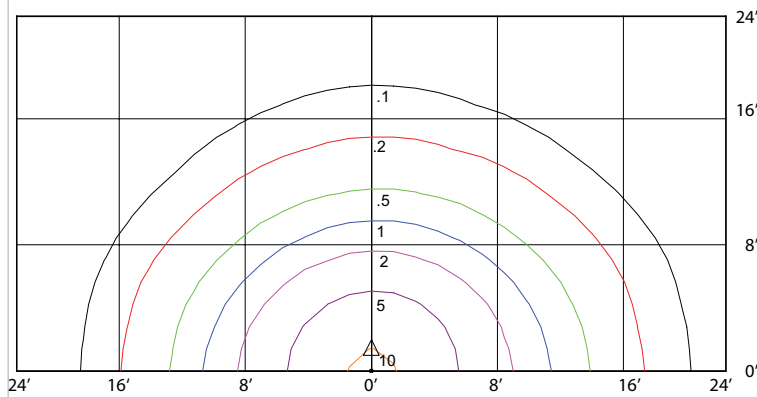

SPECIFICATIONS

MODEL DESCRIPTION	VOLTAGE (V)	INPUT POWER (W)	LIGHT OUTPUT	EFFICACY (Lm/W)	THD	PF
ORA1-LED15-B-4K-XXX-XX	120-277	15.64	1509.9	97.15	18.41	0.912

DLC listed as Outdoor Full-Cutoff Wall-Mounted Area Luminaire and as Architectural Flood and Spot Luminaires

Legend

- B - 120-277V
- 4K - 4000K
- XXX- Finish
- XX- Mounting

PHOTOMETRICS

ORA1-LED15 4K MOUNTED AT 8 FEET - WALL MOUNT ORIENTATION