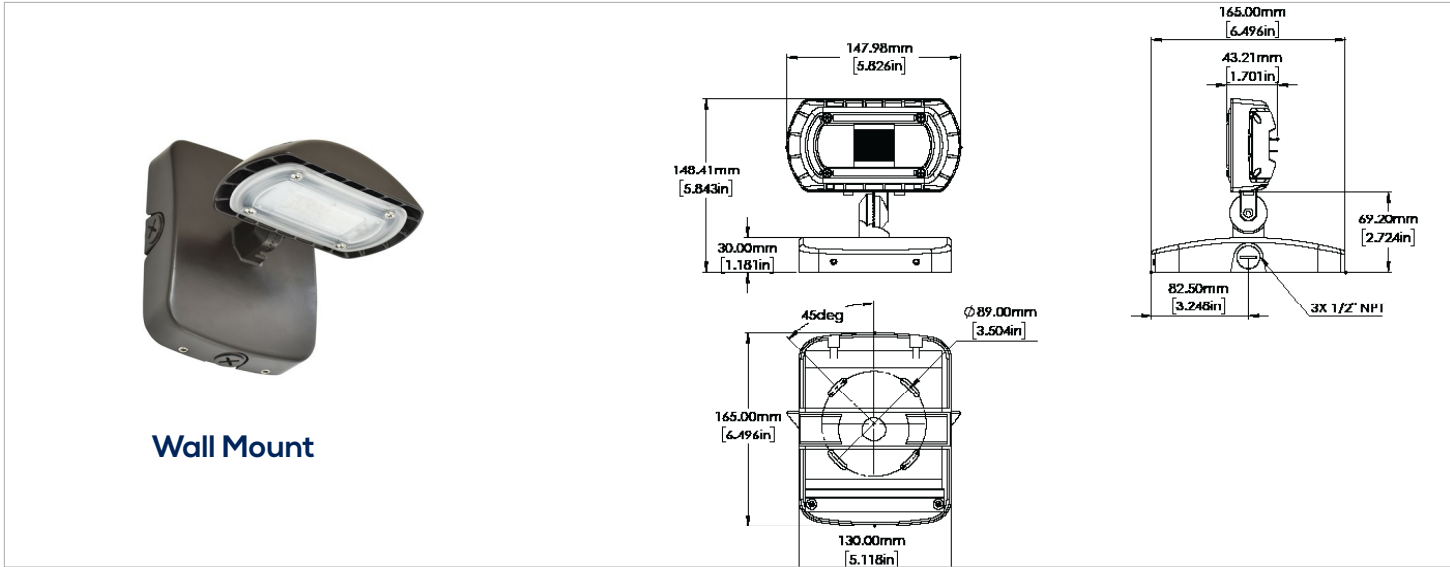

ORA1-LED15

LED Wall/Flood Light

SPECIFICATIONS*

Watts	16W
Lumens	1510
Efficacy	97lm/W
Replaces Up To	70W MH 300W Quartz
Colour Temp	4,000K
Certification	cULus, DLC, IP65
Operating Temp	-40°C to +40°C
Voltage	120-277V, 347V in wall mount coming soon
LED Life	100,000 hours
Housing Material	Aluminum
Lens Material	Polycarbonate
Total Harmonic Distortion	18.41
Power Factor	0.912
Mounting Options	Yoke Mount, Knuckle Mount, Wall Mount

DESCRIPTION

The ORA-LED is a fully adjustable multi-purpose fixture that replaces traditional wall packs or floods. The ORA features a sleek, elegant design with multiple mounting options.

APPLICATIONS

Town Houses

Condos

Perimeter Lighting

Shopping Malls

FEATURES

- Elegant, sleek design with a modern look.
- Fixture head may be aimed down for dark sky compliance, or aimed out as needed.
- Three mounting options available – knuckle, yoke and wall mount.

DIMENSIONS

SPECIFICATIONS

MODEL DESCRIPTION	VOLTAGE (V)	INPUT POWER (W)	LIGHT OUTPUT	EFFICACY (Lm/W)	THD	PF
ORA1-LED15-B-4K-XXX-XX	120-277	15.64	1509.9	97.15	18.41	0.912

DLC listed as Outdoor Full-Cutoff Wall-Mounted Area Luminaire and as Architectural Flood and Spot Luminaires