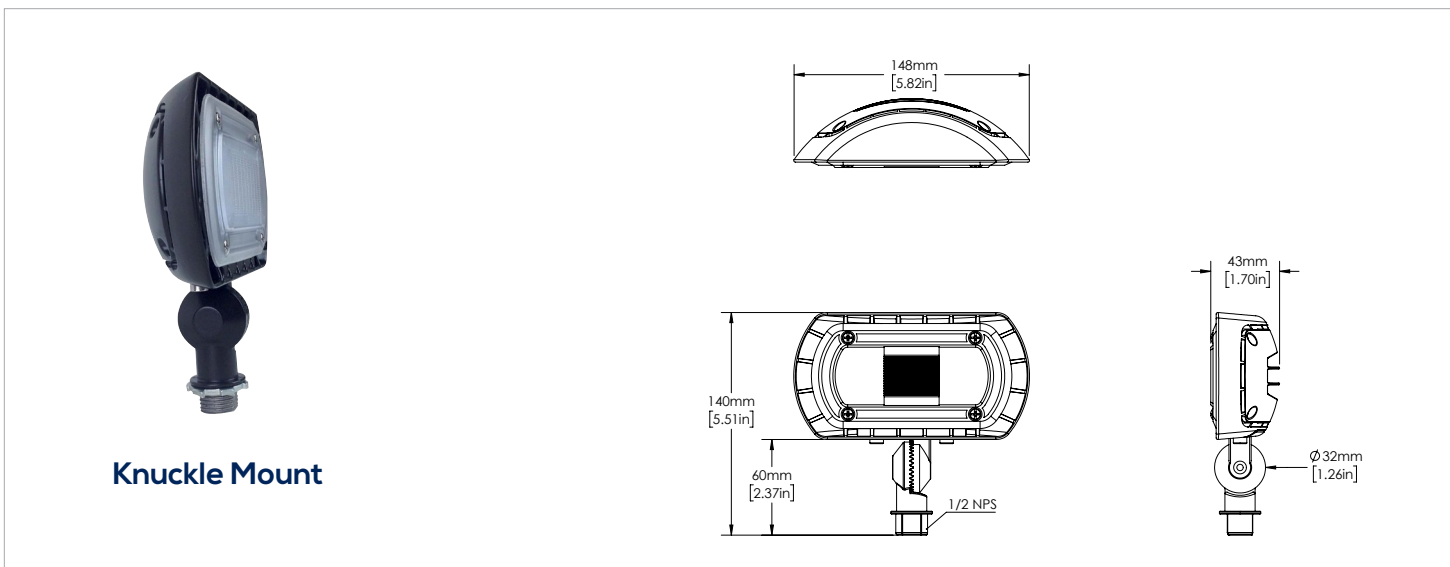

ORA1-LED15

LED Wall/Flood Light

SPECIFICATIONS*

Watts	16W
Lumens	1510
Efficacy	97lm/W
Replaces Up To	70W MH 300W Quartz
Colour Temp	4,000K
Certification	cULus, DLC, IP65
Operating Temp	-40°C to +40°C
Voltage	120-277V, 347V in wall mount coming soon
LED Life	100,000 hours
Housing Material	Aluminum
Lens Material	Polycarbonate
Total Harmonic Distortion	18.41
Power Factor	0.912
Mounting Options	Yoke Mount, Knuckle Mount, Wall Mount

DESCRIPTION

The ORA-LED is a fully adjustable multi-purpose fixture that replaces traditional wall packs or floods. The ORA features a sleek, elegant design with multiple mounting options.

APPLICATIONS

Town Houses

Condos

Perimeter Lighting

Shopping Malls

FEATURES

- Elegant, sleek design with a modern look.
- Fixture head may be aimed down for dark sky compliance, or aimed out as needed.
- Three mounting options available – knuckle, yoke and wall mount.

DIMENSIONS

SPECIFICATIONS

MODEL DESCRIPTION	VOLTAGE (V)	INPUT POWER (W)	LIGHT OUTPUT	EFFICACY (Lm/W)	THD	PF
ORA1-LED15-B-4K-XXX-XX	120-277	15.64	1509.9	97.15	18.41	0.912

DLC listed as Outdoor Full-Cutoff Wall-Mounted Area Luminaire and as Architectural Flood and Spot Luminaires