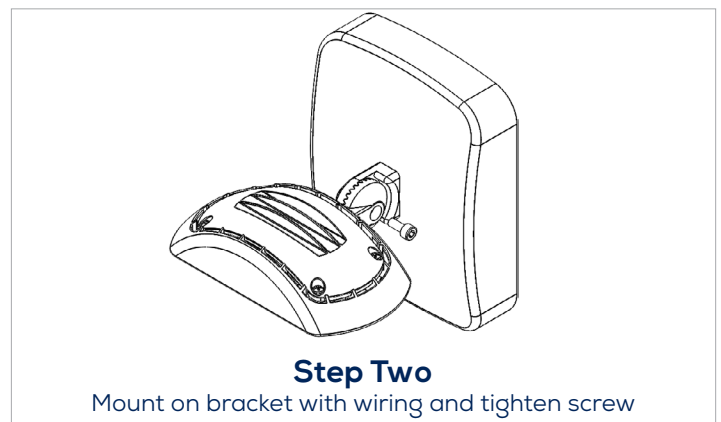

Legend

- B - 120-277V
- 4K - 4000K
- XXX- Finish
- XX- Mounting

PHOTOMETRICS

ORA1-LED15 4K MOUNTED AT 8 FEET - WALL MOUNT ORIENTATION

ARCHITECTURAL WALL MOUNT

For architectural wall mount version order ORA knuckle mount with architectural backbox separately