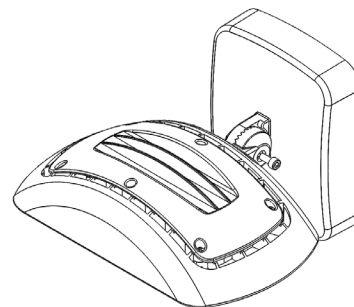

Step Two

Mount on bracket with wiring and tighten screw