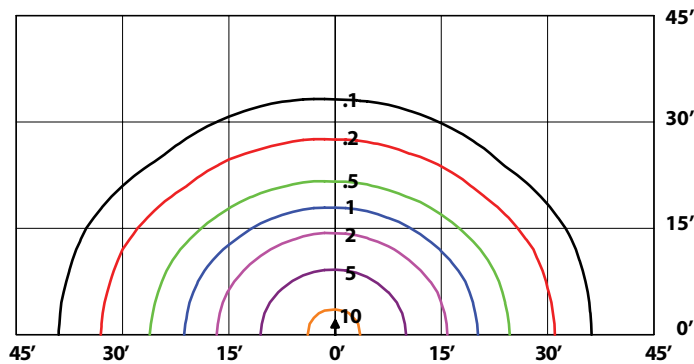

SPECIFICATIONS

SPECIFICATIONS	VOLTAGE(V)	INPUT POWER (W)	LIGHT OUTPUT	EFFICACY(Lm/W)	THD (%)	PF
ORA3-LED50-B-4K-XXX-XX	120-277	49.3	5470	110.95	19.78	0.9788

DLC listed as Outdoor Full-Cutoff Wall-Mounted Area Luminaire and as Architectural Flood and Spot Luminaires

Legend

- B - 120-277V
- 4K - 4000K
- XXX- Finish
- XX- Mounting

PHOTOMETRICS

ORA3-LED50 4K MOUNTED AT 15 FEET - WALL MOUNT ORIENTATION

ARCHITECTURAL WALL MOUNT

For architectural wall mount version order ORA knuckle mount with architectural backbox separately