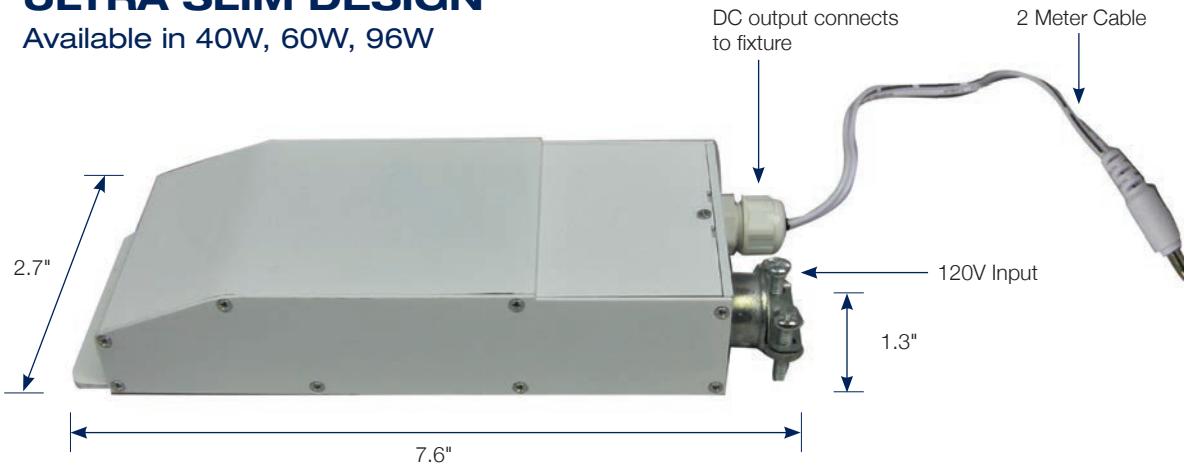

ULTRA SLIM DESIGN

Available in 40W, 60W, 96W

APPLICATIONS

Ideal for a variety of commercial, industrial and residential applications such as kitchens, refrigeration coolers, cove lighting, offices, manufacturing plants, offices and work spaces.

SPECS

Wattages	40W, 60W, 96W
Weight	1.1 lbs
Finish	White

ORDERING GUIDE

DESCRIPTION	ORDER #
UC/A LED DRIVER 40W 24VDC DIM	089097
UC/A LED DRIVER 60W 24VDC DIM	089098
UC/A LED DRIVER 96W 24VDC DIM	089099

FEATURES

COMPACT DESIGN

Takes up limited space and is barely visible.
Slim profile: 1.3"

COMPATIBLE

Compatible with most TRIAC Dimmer Switches

RECOMMENDED DIMMERS

- Pass & Seymour Legrand
- Leviton SureSlide

SAFETY FEATURE