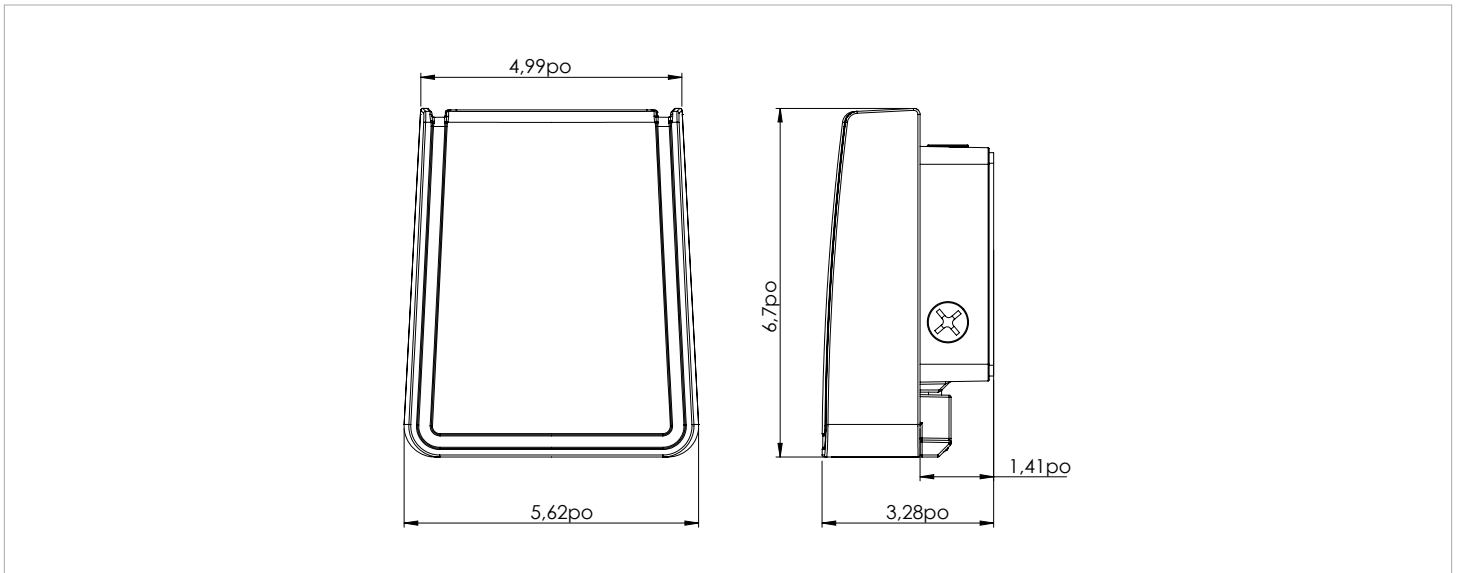

- Fixture is designed to hook and secure itself on top of the housing so installer can use both hands to connect wires easily.
- The backbox has a built-in level bubble to facilitate mounting alignment
- Die cast aluminum housing with stainless steel hardware
- The fixture can be surface mounted onto a junction box or directly mounted on the wall

CANDELA PLOTS

GWL1-LED15 5K MOUNTED AT 8 FEET

DIMENSIONS

EASY INSTALLATION

Open fixture, mount back box to junction box

Hook fixture on top of the housing and easily connect wires using both hands

Unhook fixture from housing, flip over and reattach fixture to housing

Push fixture against housing and tighten screw(s) below lens

OTHER MODEL SPECIFICATIONS

MODEL DESCRIPTION	VOLTAGE (V)	INPUT POWER (W)	LIGHT OUTPUT	EFFICACY (Lm/W)	THD	PF	CCT(K)	CRI
GWL1-LED15-B-5K-XXX-XX	120-277	15.13	1674.2	110.67	13.6	0.9132	5000	83.4