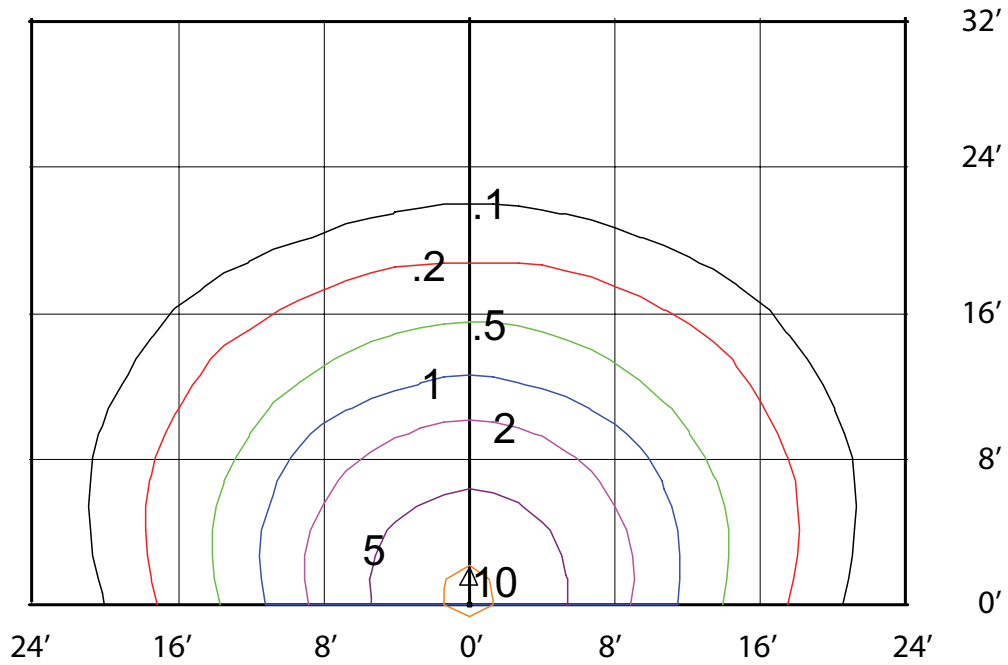

CANDELA PLOTS

GWL1-LED15 5K MOUNTED AT 8 FEET