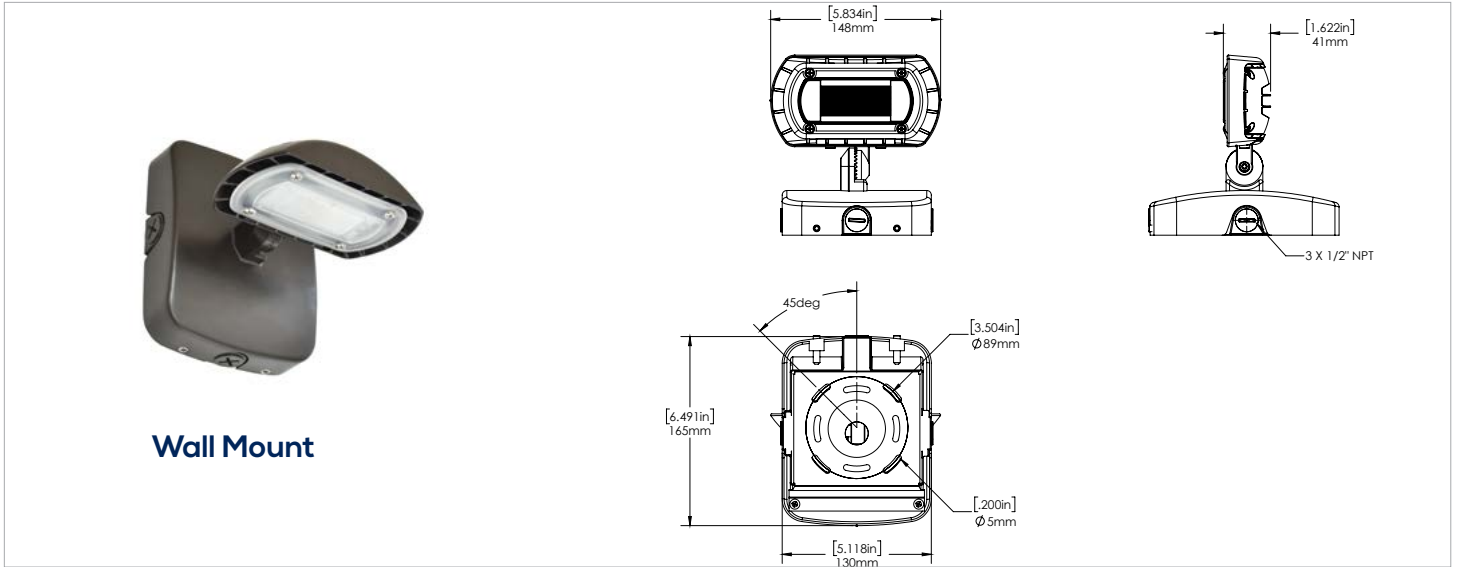

ORA1-LED15

LED Wall/Flood Light

SPECIFICATIONS*

Watts	16W
Lumens	1510
Efficacy	97lm/W
Replaces Up To	70W MH 300W Quartz
Colour Temp	4,000K
Certification	cULus, IP65
Operating Temp	-40°C to +40°C
Voltage	120-277V, 347V in wall mount
LED Life	100,000 hours
Housing Material	Aluminum
Lens Material	Polycarbonate
Total Harmonic Distortion	18.41
Power Factor	0.912
Mounting Options	Yoke Mount, Knuckle Mount, Wall Mount

DESCRIPTION

The ORA-LED is a fully adjustable multi-purpose fixture that replaces traditional wall packs or floods. The ORA features a sleek, elegant design with multiple mounting options.

APPLICATIONS

Town Houses

Condos

Perimeter Lighting

Shopping Malls

FEATURES

- Elegant, sleek design with a modern look.
- Fixture head may be aimed down for dark sky compliance, or aimed out as needed.
- Three mounting options available – knuckle, yoke and wall mount.

DIMENSIONS

PHOTOMETRICS

ORA1-LED15 4K MOUNTED AT 8 FEET - WALL MOUNT ORIENTATION

ARCHITECTURAL WALL MOUNT

For architectural wall mount version order ORA knuckle mount with architectural backbox separately