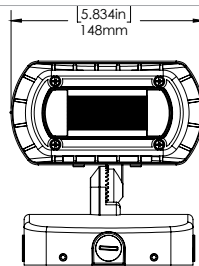

DIMENSIONS

PHOTOMETRICS

ORA1-LED15 4K MOUNTED AT 8 FEET - WALL MOUNT ORIENTATION

ARCHITECTURAL WALL MOUNT

For architectural wall mount version order ORA knuckle mount with architectural backbox separately

Step One

Remove screw from knuckle mount

Step Two

Mount on bracket with wiring and tighten screw

347V WALL MOUNT

SPECIFICATIONS

MODEL DESCRIPTION	VOLTAGE (V)	INPUT POWER (W)	LIGHT OUTPUT	EFFICACY (Lm/W)	THD	PF
ORA1-LED15-B-4K-XXX-XX	120-277	15.64	1509.9	97.15	18.41	0.912
ORA1-LED15-C-4K-XXX-XX	347	17.04	1771	103.93	18.26	0.9264