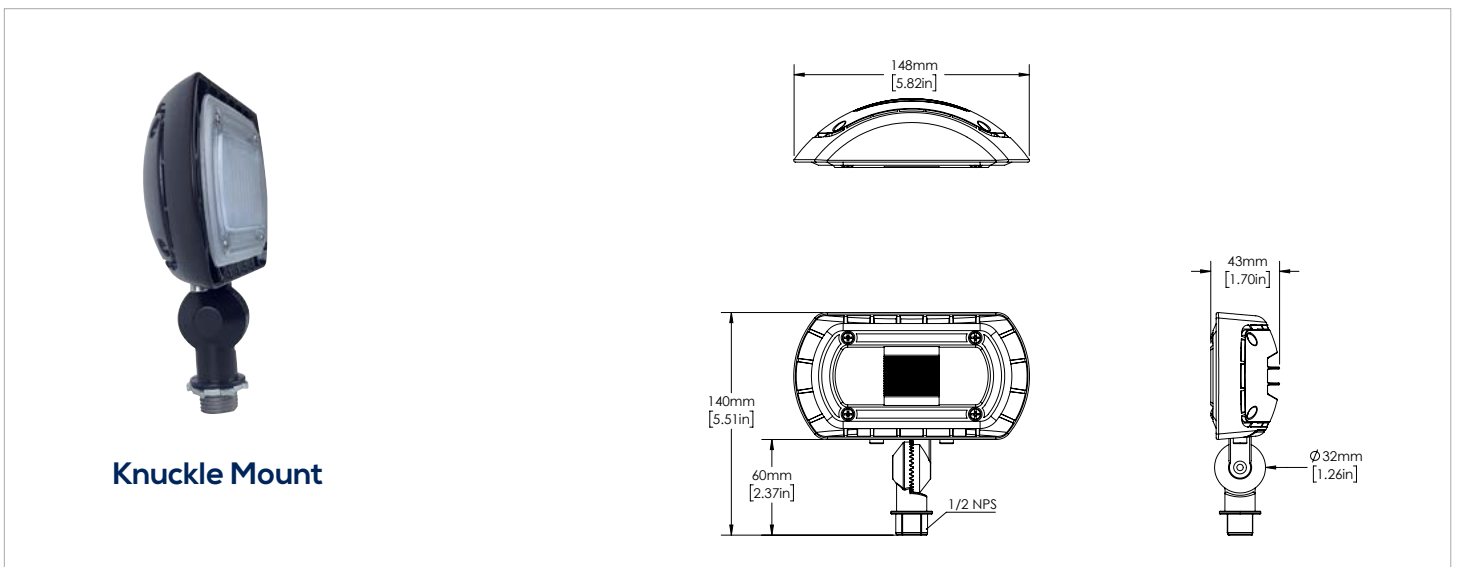

ORA1-LED15

LED Wall/Flood Light

SPECIFICATIONS*

Watts	16W
Lumens	1510
Efficacy	97lm/W
Replaces Up To	70W MH 300W Quartz
Colour Temp	4,000K
Certification	cULus, IP65
Operating Temp	-40°C to +40°C
Voltage	120-277V, 347V in wall mount
LED Life	100,000 hours
Housing Material	Aluminum
Lens Material	Polycarbonate
Total Harmonic Distortion	18.41
Power Factor	0.912
Mounting Options	Yoke Mount, Knuckle Mount, Wall Mount

DESCRIPTION

The ORA-LED is a fully adjustable multi-purpose fixture that replaces traditional wall packs or floods. The ORA features a sleek, elegant design with multiple mounting options.

APPLICATIONS

Town Houses

Condos

Perimeter Lighting

Shopping Malls

FEATURES

- Elegant, sleek design with a modern look.
- Fixture head may be aimed down for dark sky compliance, or aimed out as needed.
- Three mounting options available – knuckle, yoke and wall mount.

DIMENSIONS

PHOTOMETRICS

ORA1-LED15 4K MOUNTED AT 8 FEET - WALL MOUNT ORIENTATION

ARCHITECTURAL WALL MOUNT

For architectural wall mount version order ORA knuckle mount with architectural backbox separately