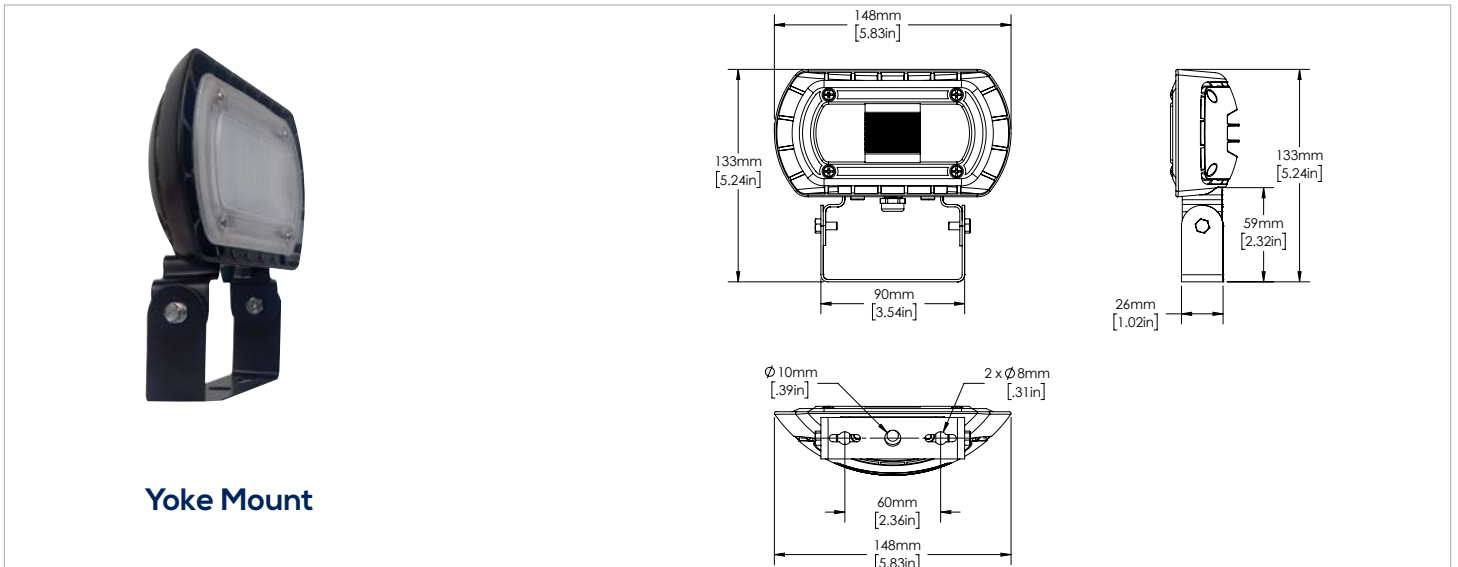

ORA1-LED15

LED Wall/Flood Light

SPECIFICATIONS*

Watts	16W
Lumens	1510
Efficacy	97lm/W
Replaces Up To	70W MH 300W Quartz
Colour Temp	4,000K
Certification	cULus, IP65
Operating Temp	-40°C to +40°C
Voltage	120-277V, 347V in wall mount
LED Life	100,000 hours
Housing Material	Aluminum
Lens Material	Polycarbonate
Total Harmonic Distortion	18.41
Power Factor	0.912
Mounting Options	Yoke Mount, Knuckle Mount, Wall Mount

Condos

Perimeter Lighting

Shopping Malls

FEATURES

- Elegant, sleek design with a modern look.
- Fixture head may be aimed down for dark sky compliance, or aimed out as needed.
- Three mounting options available – knuckle, yoke and wall mount.

DIMENSIONS

PHOTOMETRICS

ORA1-LED15 4K MOUNTED AT 8 FEET - WALL MOUNT ORIENTATION

ARCHITECTURAL WALL MOUNT

For architectural wall mount version order ORA knuckle mount with architectural backbox separately