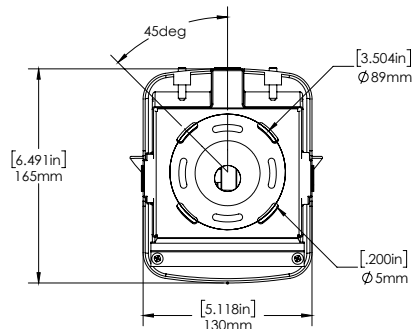

DIMENSIONS

PHOTOMETRICS

ORA1-LED15 4K MOUNTED AT 8 FEET - WALL MOUNT ORIENTATION

ARCHITECTURAL WALL MOUNT

For architectural wall mount version order ORA knuckle mount with architectural backbox separately

Step One

Remove screw from knuckle mount

Step Two

Mount on bracket with wiring and tighten screw

347V WALL MOUNT

SPECIFICATIONS

MODEL DESCRIPTION	VOLTAGE (V)	INPUT POWER (W)	LIGHT OUTPUT	EFFICACY (Lm/W)	THD	PF
ORA1-LED15-B-4K-XXX-XX	120-277	15.64	1509.9	97.15	18.41	0.912
ORA1-LED15-C-4K-XXX-XX	347	17.04	1771	103.93	18.26	0.9264