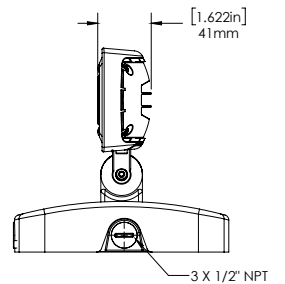

DIMENSIONS

PHOTOMETRICS

ORA1-LED15 4K MOUNTED AT 8 FEET - WALL MOUNT ORIENTATION

ARCHITECTURAL WALL MOUNT

For architectural wall mount version order ORA knuckle mount with architectural backbox separately

Step One

Remove screw from knuckle mount

Step Two

Mount on bracket with wiring and tighten screw

347V WALL MOUNT

SPECIFICATIONS

MODEL DESCRIPTION	VOLTAGE (V)	INPUT POWER (W)	LIGHT OUTPUT	EFFICACY (Lm/W)	THD	PF
ORA1-LED15-B-4K-XXX-XX	120-277	15.64	1509.9	97.15	18.41	0.912
ORA1-LED15-C-4K-XXX-XX	347	17.04	1771	103.93	18.26	0.9264