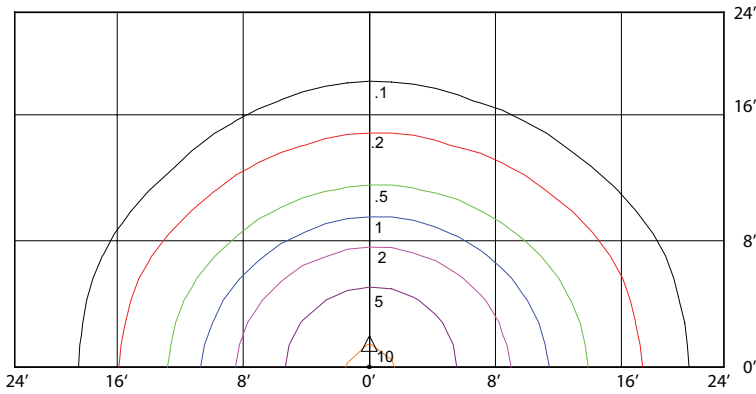

PHOTOMETRICS

ORA1-LED15 4K MOUNTED AT 8 FEET - WALL MOUNT ORIENTATION