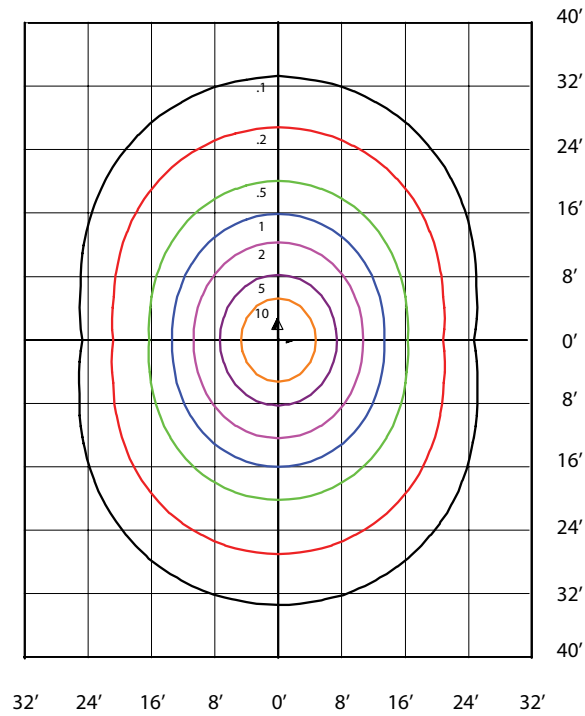

VP4-LED35

LED Narrow Linear Vapourproof

SPECIFICATIONS*

Watts	35W
Lumens	4416
Efficacy (Lm/W)	126
Replaces Up To	2 Lamp T8
Colour Temp.	4000K, 5000K
Certification	cULus, IP65, DLC Premium
Operating Temp.	-30C to +40C
Voltage	120-277
LED Life	100,000 hours
Housing Material	Polycarbonate
Lens Material	Polycarbonate
Lens Type	Frosted
Mounting	Surface mount
Total Harmonic Distortion	11.14%
Power Factor	0.9555
CRI	84

*The above specs apply to the VP4-LED35-B-4K-DIM. For spec information on other product configurations please see page 3.

PHOTOMETRICS

**VP4-LED35-B-4K-DIM
MOUNTED AT 8 FEET**

DIMENSIONS

OTHER MODEL SPECIFICATIONS

DESCRIPTION	VOLTAGE (V)	INPUT POWER (W)	LIGHT OUTPUT (Lm)	EFFICACY (Lm/W)	THD (%)	PF	CCT (K)	CRI
VP4-LED35-B-4K-DIM	120-277	35.01	4415.8	126.13	11.14	0.9555	4000	84
VP4-LED35-B-5K-DIM	120-277	35.11	4605	131.159	10.56	0.9544	5000	83.4