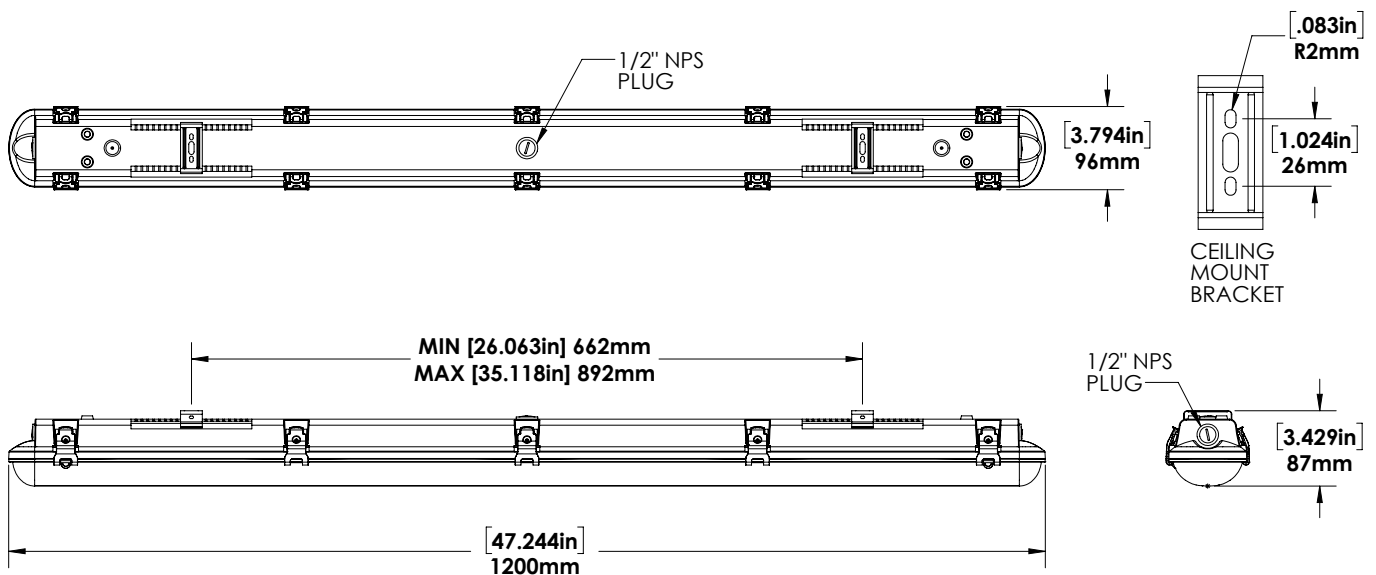

VP4-LED35

LED Narrow Linear Vapourproof

SPECIFICATIONS*

Watts	35W
Lumens	4416
Efficacy (Lm/W)	126
Replaces Up To	2 Lamp T8
Colour Temp.	4000K, 5000K
Certification	cULus, IP65, DLC Premium
Operating Temp.	-30C to +40C
Voltage	120-277
LED Life	100,000 hours
Housing Material	Polycarbonate
Lens Material	Polycarbonate
Lens Type	Frosted
Mounting	Surface mount
Total Harmonic Distortion	11.14%
Power Factor	0.9555
CRI	84

APPLICATIONS

Parking
Garages

Commercial
Facilities

Industrial
Facilities

FEATURES

- 4' narrow linear vapourproof fixture.
- Polycarbonate housing with frosted lens.
- 10 polycarbonate clips for locking lens to the housing.
- 0-10V Dimming is standard.
- Predrilled conduit entries for ease of installation.
- Folding junction box cover in white paint finish included.
- Adjustable stainless steel mounting brackets.

*The above specs apply to the VP4-LED35-B-4K-DIM. For spec information on other product configurations please see page 3.

PHOTOMETRICS

**VP4-LED35-B-4K-DIM
MOUNTED AT 8 FEET**

DIMENSIONS

OTHER MODEL SPECIFICATIONS

DESCRIPTION	VOLTAGE (V)	INPUT POWER (W)	LIGHT OUTPUT (Lm)	EFFICACY (Lm/W)	THD (%)	PF	CCT (K)	CRI
VP4-LED35-B-4K-DIM	120-277	35.01	4415.8	126.13	11.14	0.9555	4000	84
VP4-LED35-B-5K-DIM	120-277	35.11	4605	131.159	10.56	0.9544	5000	83.4