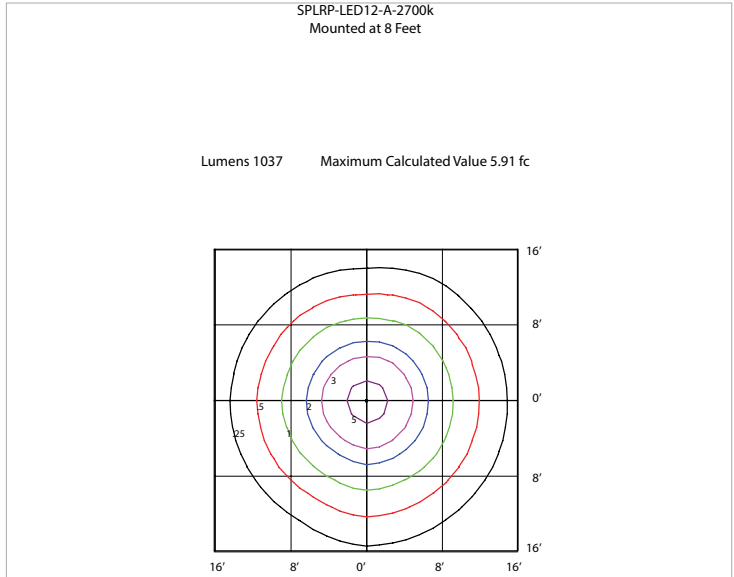

120V

SPLRP-LED 0.11A

**LUMEN MAINTENANCE**

SPLRP-LED >50,000 Hours

**WEIGHT (lbs)**

SPLRP-LED 0.6

**PHOTOMETRICS**

**ORDERING GUIDE**

<b>SPLRP</b>				
<b>WATTS</b>	<b>VOLTAGE</b>	<b>COLOUR TEMP.</b>	<b>FINISH</b>	
LED12	A - 120V	2.7K - 2700K 4K - 4000K	WHT - WHITE	

\*Standard