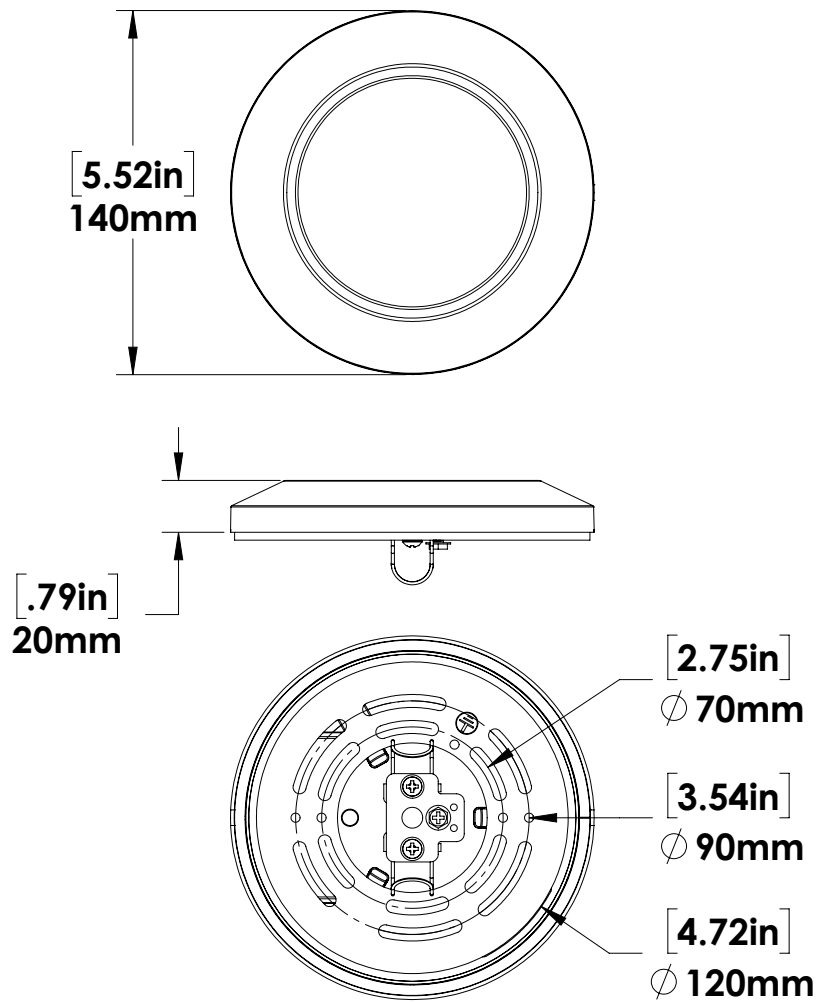

DIMENSIONS