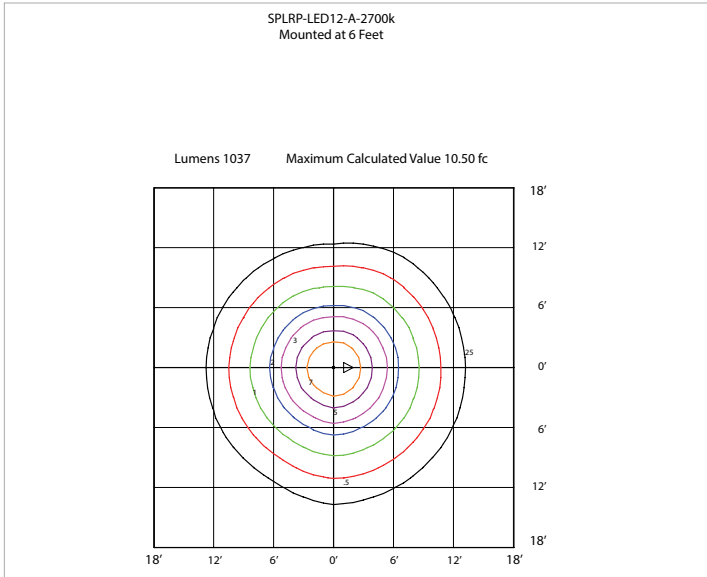

120V

SPLRP-LED 0.11A

**LUMEN MAINTENANCE**

SPLRP-LED >50,000 Hours

**WEIGHT (lbs)**

SPLRP-LED 0.6

**PHOTOMETRICS**

**ORDERING GUIDE**

<b>SPLRP</b>				
<b>WATTS</b>	<b>VOLTAGE</b>	<b>COLOUR TEMP.</b>	<b>FINISH</b>	
LED12	A - 120V	2.7K - 2700K 4K - 4000K	WHT - WHITE	

\*Standard