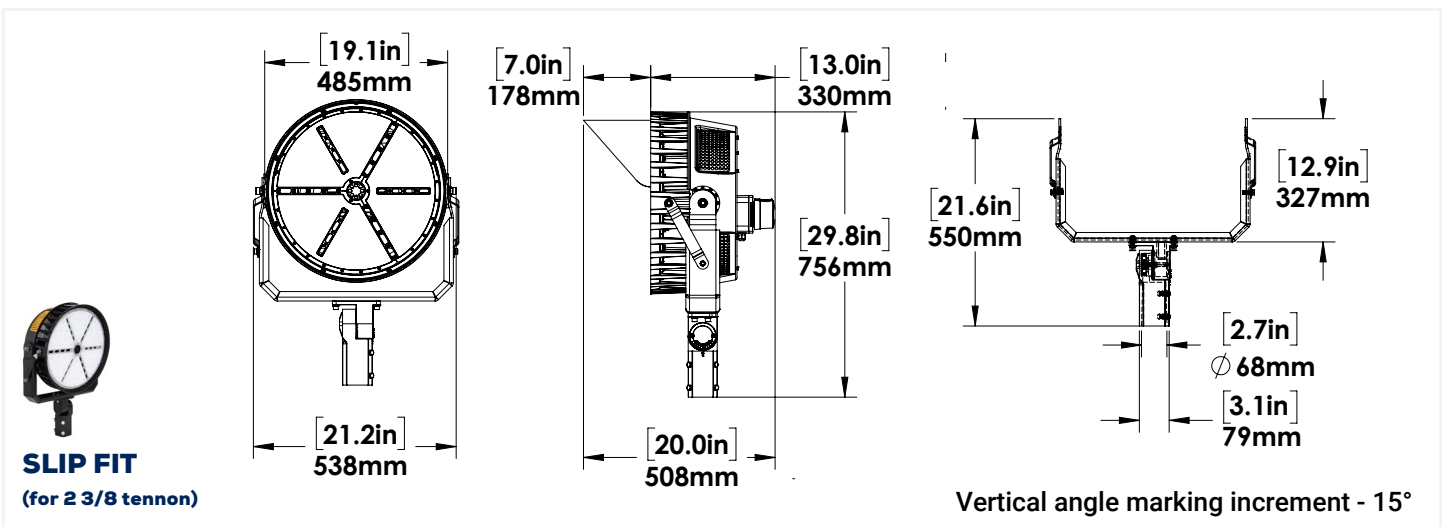

**DIMENSIONS:**

**VISOR**

used to reduce glare

**Note:**

Screws included in package.

**LASER POINTER**

used to accurately aim the  
fixture to the desired location

Range of the laser pointer: 200 meters.  
It is operated by rechargeable battery.