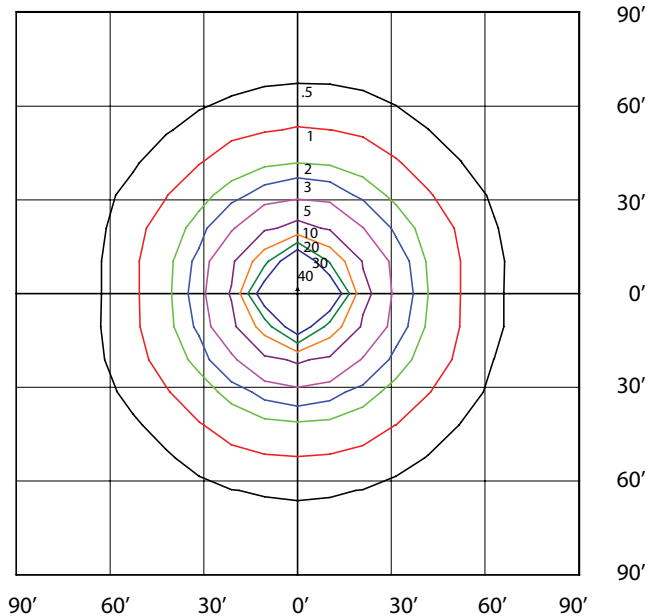

LUMENS 90188 MAX CALCULATED VALUE 131.36 Fc