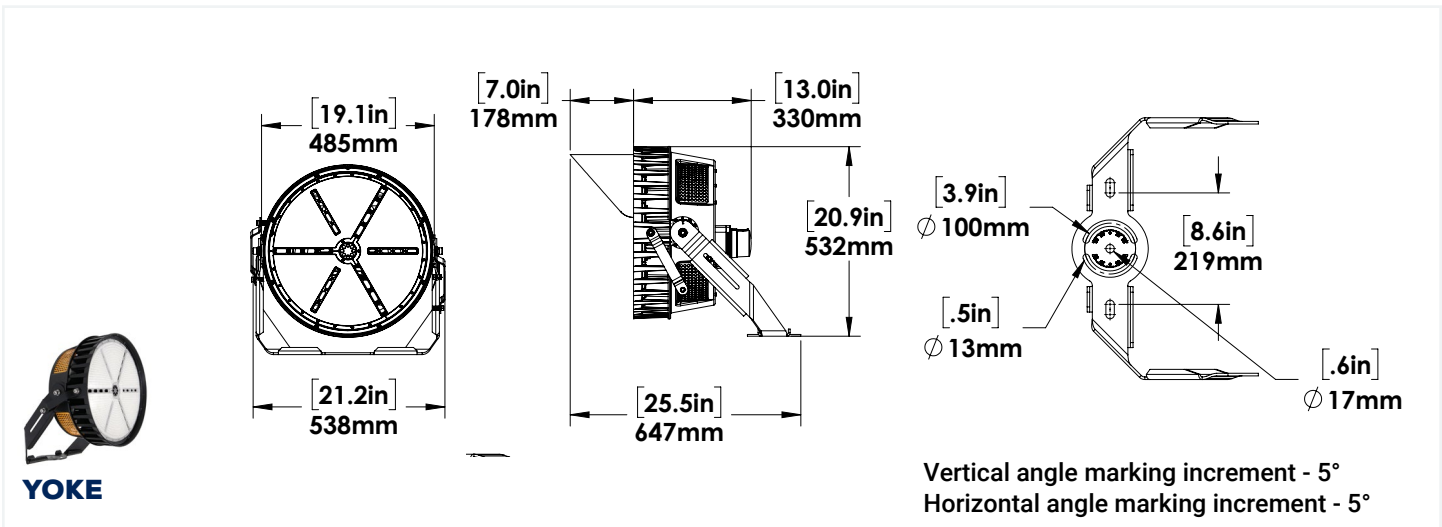

**DIMENSIONS:**

**VISOR**

used to reduce glare

**Note:**

Screws included in package.

**LASER POINTER**

used to accurately aim the  
fixture to the desired location

Range of the laser pointer: 200 meters.  
It is operated by rechargeable battery.