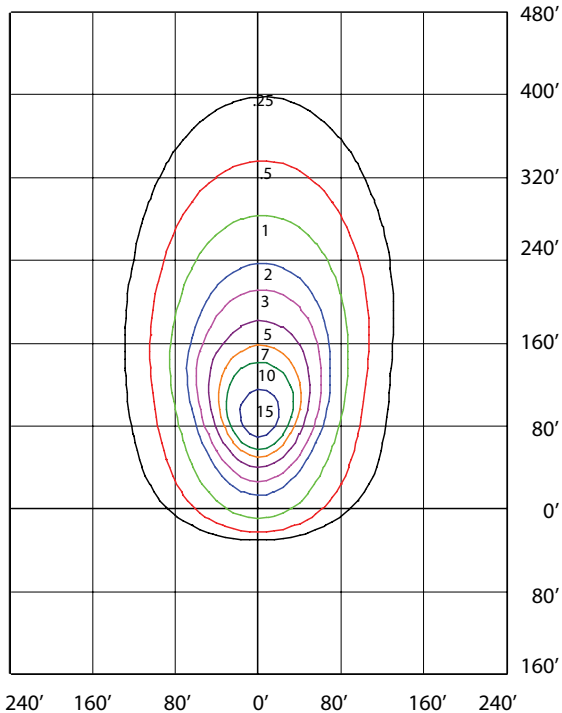

SPECIFICATIONS							
Model Number	Voltage (V)	Power (W)	Light Output (lm)	Efficacy (lm/W)	THD (%)	PF	CCT (K)
SFL2-LED600-H-4K-20DEG-XXX-DIM-[Blank;7PIN;PC]-SP10	120-347	602	91061	151.3	15.0	0.900	4000
SFL2-LED600-H-5K-20DEG-XXX-DIM-[Blank;7PIN;PC]-SP10	120-347	603	91994	152.7	15.0	0.900	5000
SFL2-LED600-H-4K-30DEG-XXX-DIM-[Blank;7PIN;PC]-SP10	120-347	600	91498	152.6	15.0	0.900	4000
SFL2-LED600-H-5K-30DEG-XXX-DIM-[Blank;7PIN;PC]-SP10	120-347	601	92533	153.9	15.0	0.900	5000
SFL2-LED600-H-4K-40DEG-XXX-DIM-[Blank;7PIN;PC]-SP10	120-347	600	90968	151.5	15.0	0.900	4000
SFL2-LED600-H-5K-40DEG-XXX-DIM-[Blank;7PIN;PC]-SP10	120-347	601	91915	152.9	15.0	0.900	5000
SFL2-LED600-H-4K-60DEG-XXX-DIM-[Blank;7PIN;PC]-SP10	120-347	600	90259	150.4	15.0	0.900	4000
SFL2-LED600-H-5K-60DEG-XXX-DIM-[Blank;7PIN;PC]-SP10	120-347	601	91246	151.8	15.0	0.900	5000

SFL2-LED600-H-4K-30DEG-BLK-DIM  
MOUNTED AT 50 FEET 60 DEGREE TILT

Lumens 95363 Maximum Calculated Value 18.86 Fc

SFL2-LED600-H-4K-40DEG-BLK-DIM  
MOUNTED AT 50 FEET 60 DEGREE TILT

Lumens 96519 Maximum Calculated Value 16.53 Fc

SFL2-LED600-H-4K-60DEG-BLK-DIM  
MOUNTED AT 50 FEET 50 DEGREE TILT

Lumens 93314 Maximum Calculated Value 17.11 Fc

SFL2-LED600-H-4K-30DEG-BLK-DIM  
MOUNTED AT 50 FEET

Lumens 95363 Maximum Calculated Value 84.04 Fc