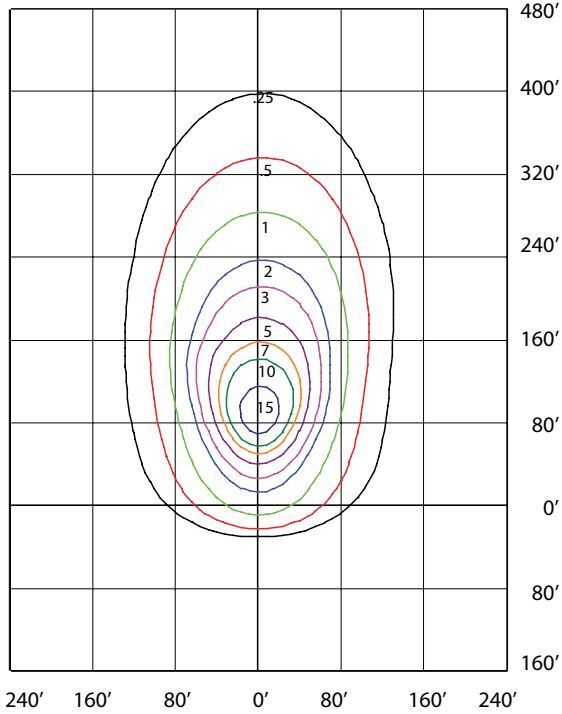

SFL2-LED600-H-4K-60DEG-BLK-DIM
MOUNTED AT 50 FEET 50 DEGREE TILT

SFL2-LED600-H-4K-30DEG-BLK-DIM
MOUNTED AT 50 FEET 60 DEGREE TILT

Lumens 95363 Maximum Calculated Value 18.86 Fc

SFL2-LED600-H-4K-40DEG-BLK-DIM
MOUNTED AT 50 FEET 60 DEGREE TILT