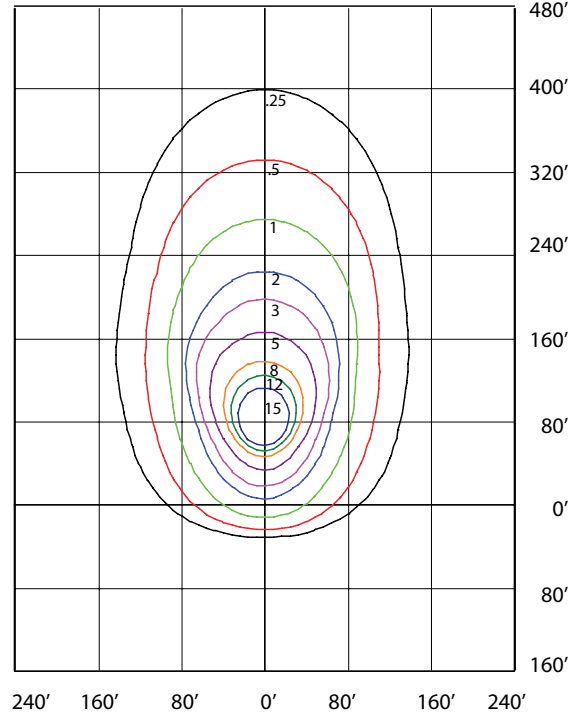

SPECIFICATIONS							
Model Number	Voltage (V)	Power (W)	Light Output (lm)	Efficacy (lm/W)	THD (%)	PF	CCT (K)
SFL2-LED600-H-4K-20DEG-XXX-DIM-[Blank;7PIN;PC]-SP10	120-347	602	91061	151.3	15.0	0.900	4000
SFL2-LED600-H-5K-20DEG-XXX-DIM-[Blank;7PIN;PC]-SP10	120-347	603	91994	152.7	15.0	0.900	5000
SFL2-LED600-H-4K-30DEG-XXX-DIM-[Blank;7PIN;PC]-SP10	120-347	600	91498	152.6	15.0	0.900	4000
SFL2-LED600-H-5K-30DEG-XXX-DIM-[Blank;7PIN;PC]-SP10	120-347	601	92533	153.9	15.0	0.900	5000
SFL2-LED600-H-4K-40DEG-XXX-DIM-[Blank;7PIN;PC]-SP10	120-347	600	90968	151.5	15.0	0.900	4000
SFL2-LED600-H-5K-40DEG-XXX-DIM-[Blank;7PIN;PC]-SP10	120-347	601	91915	152.9	15.0	0.900	5000
SFL2-LED600-H-4K-60DEG-XXX-DIM-[Blank;7PIN;PC]-SP10	120-347	600	90259	150.4	15.0	0.900	4000
SFL2-LED600-H-5K-60DEG-XXX-DIM-[Blank;7PIN;PC]-SP10	120-347	601	91246	151.8	15.0	0.900	5000

SFL2-LED600-H-4K-30DEG-BLK-DIM  
MOUNTED AT 50 FEET 60 DEGREE TILT

Lumens 95363 Maximum Calculated Value 18.86 Fc

SFL2-LED600-H-4K-40DEG-BLK-DIM  
MOUNTED AT 50 FEET 60 DEGREE TILT

Lumens 96519 Maximum Calculated Value 16.53 Fc