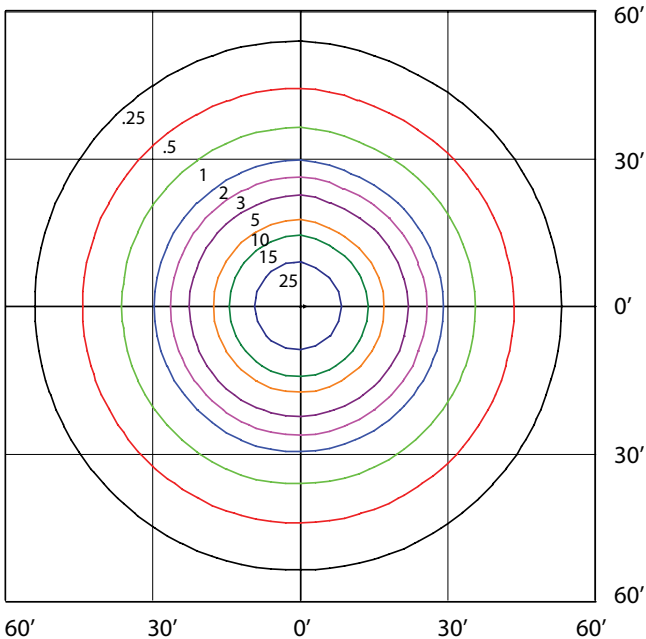

Lumens 93314 Maximum Calculated Value 34.02 Fc

SFL2-LED600-H-4K-20DEG-DIM-SP10
4000K
MOUNTED AT 50 FEET