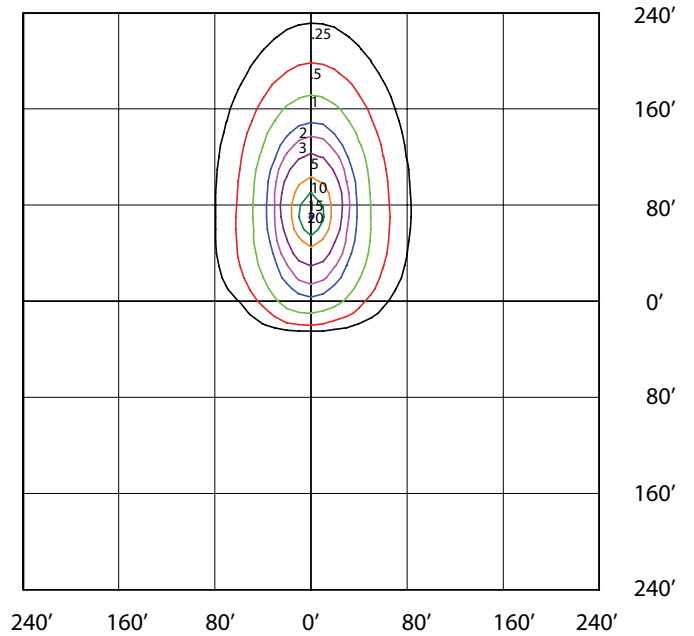

SPECIFICATIONS							
Model Number	Voltage (V)	Power (W)	Light Output (lm)	Efficacy (lm/W)	THD (%)	PF	CCT (K)
SFL2-LED600-H-4K-20DEG-XXX-DIM-[Blank;7PIN;PC]-SP10	120-347	602	91061	151.3	15.0	0.900	4000
SFL2-LED600-H-5K-20DEG-XXX-DIM-[Blank;7PIN;PC]-SP10	120-347	603	91994	152.7	15.0	0.900	5000
SFL2-LED600-H-4K-30DEG-XXX-DIM-[Blank;7PIN;PC]-SP10	120-347	600	91498	152.6	15.0	0.900	4000
SFL2-LED600-H-5K-30DEG-XXX-DIM-[Blank;7PIN;PC]-SP10	120-347	601	92533	153.9	15.0	0.900	5000
SFL2-LED600-H-4K-40DEG-XXX-DIM-[Blank;7PIN;PC]-SP10	120-347	600	90968	151.5	15.0	0.900	4000
SFL2-LED600-H-5K-40DEG-XXX-DIM-[Blank;7PIN;PC]-SP10	120-347	601	91915	152.9	15.0	0.900	5000
SFL2-LED600-H-4K-60DEG-XXX-DIM-[Blank;7PIN;PC]-SP10	120-347	600	90259	150.4	15.0	0.900	4000
SFL2-LED600-H-5K-60DEG-XXX-DIM-[Blank;7PIN;PC]-SP10	120-347	601	91246	151.8	15.0	0.900	5000

SFL2-LED600-H-4K-30DEG-BLK-DIM  
MOUNTED AT 50 FEET 60 DEGREE TILT

Lumens 95363 Maximum Calculated Value 18.86 Fc

SFL2-LED600-H-4K-40DEG-BLK-DIM  
MOUNTED AT 50 FEET 60 DEGREE TILT

Lumens 96519 Maximum Calculated Value 16.53 Fc

SFL2-LED600-H-4K-60DEG-BLK-DIM  
MOUNTED AT 50 FEET 50 DEGREE TILT

Lumens 93314 Maximum Calculated Value 17.11 Fc

SFL2-LED600-H-4K-30DEG-BLK-DIM  
MOUNTED AT 50 FEET

Lumens 95363 Maximum Calculated Value 84.04 Fc

SFL2-LED600-H-4K-40DEG-BLK-DIM  
MOUNTED AT 50 FEET

Lumens 96519 Maximum Calculated Value 63.68 Fc

SFL2-LED600-H-4K-20DEG-DIM-SP10  
4000K  
MOUNTED AT 50 FEET 60 DEGREE TILT

LUMENS 90188 MAX CALCULATED VALUE 20.74 Fc