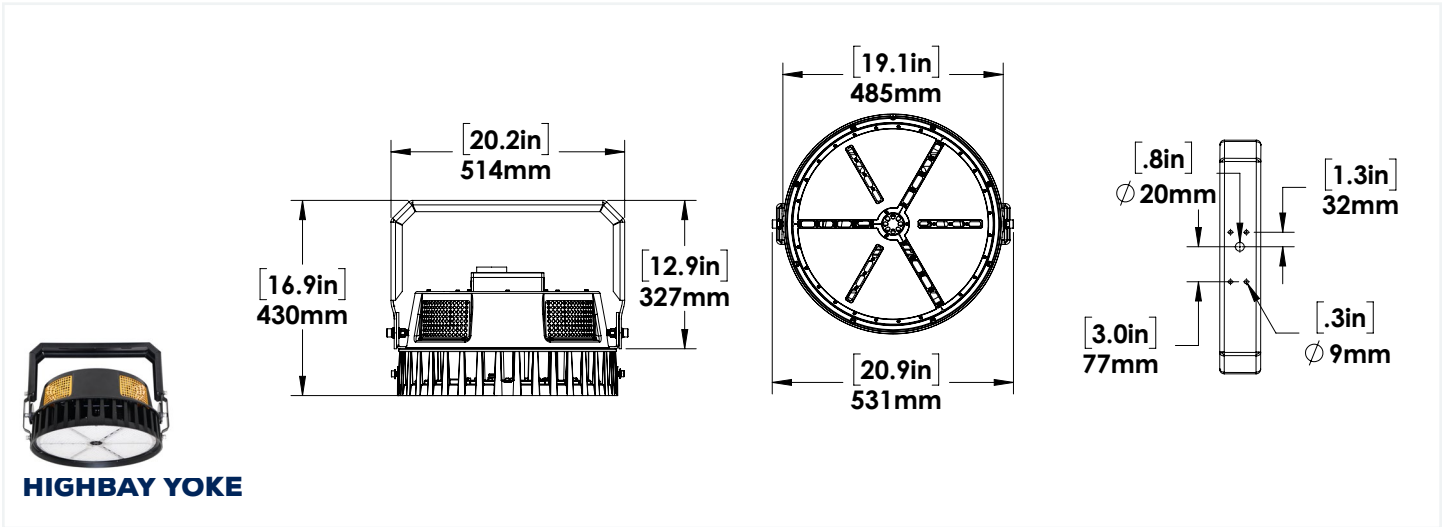

**DIMENSIONS:**

**VISOR**

used to reduce glare

**Note:**

Screws included in package.

**LASER POINTER**

used to accurately aim the  
fixture to the desired location

Range of the laser pointer: 200 meters.  
It is operated by rechargeable battery.