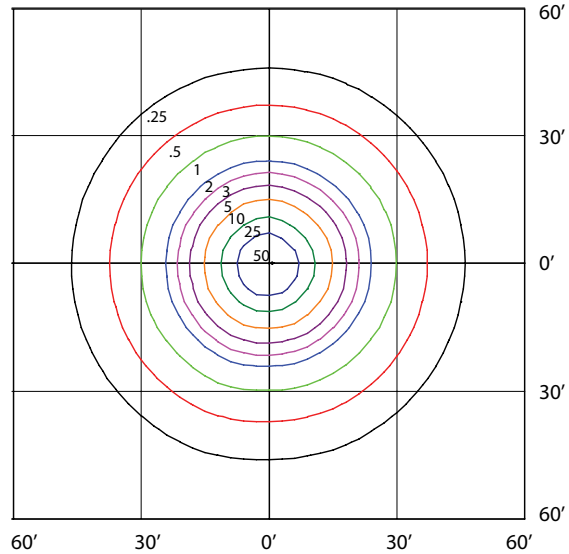

SPECIFICATIONS							
Model Number	Voltage (V)	Power (W)	Light Output (lm)	Efficacy (lm/W)	THD (%)	PF	CCT (K)
SFL2-LED600-H-4K-20DEG-XXX-DIM-[Blank;7PIN;PC]-SP10	120-347	602	91061	151.3	15.0	0.900	4000
SFL2-LED600-H-5K-20DEG-XXX-DIM-[Blank;7PIN;PC]-SP10	120-347	603	91994	152.7	15.0	0.900	5000
SFL2-LED600-H-4K-30DEG-XXX-DIM-[Blank;7PIN;PC]-SP10	120-347	600	91498	152.6	15.0	0.900	4000
SFL2-LED600-H-5K-30DEG-XXX-DIM-[Blank;7PIN;PC]-SP10	120-347	601	92533	153.9	15.0	0.900	5000
SFL2-LED600-H-4K-40DEG-XXX-DIM-[Blank;7PIN;PC]-SP10	120-347	600	90968	151.5	15.0	0.900	4000
SFL2-LED600-H-5K-40DEG-XXX-DIM-[Blank;7PIN;PC]-SP10	120-347	601	91915	152.9	15.0	0.900	5000
SFL2-LED600-H-4K-60DEG-XXX-DIM-[Blank;7PIN;PC]-SP10	120-347	600	90259	150.4	15.0	0.900	4000
SFL2-LED600-H-5K-60DEG-XXX-DIM-[Blank;7PIN;PC]-SP10	120-347	601	91246	151.8	15.0	0.900	5000

SFL2-LED600-H-4K-30DEG-BLK-DIM  
MOUNTED AT 50 FEET 60 DEGREE TILT

Lumens 95363 Maximum Calculated Value 18.86 Fc

SFL2-LED600-H-4K-40DEG-BLK-DIM  
MOUNTED AT 50 FEET 60 DEGREE TILT

Lumens 96519 Maximum Calculated Value 16.53 Fc

SFL2-LED600-H-4K-60DEG-BLK-DIM  
MOUNTED AT 50 FEET 50 DEGREE TILT

Lumens 93314 Maximum Calculated Value 17.11 Fc

SFL2-LED600-H-4K-30DEG-BLK-DIM  
MOUNTED AT 50 FEET

Lumens 95363 Maximum Calculated Value 84.04 Fc