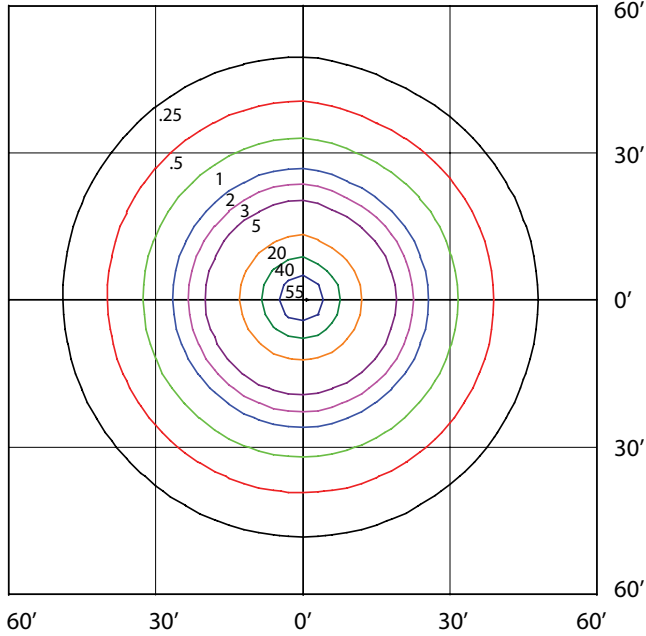

SPECIFICATIONS							
Model Number	Voltage (V)	Power (W)	Light Output (lm)	Efficacy (lm/W)	THD (%)	PF	CCT (K)
SFL2-LED600-H-4K-20DEG-XXX-DIM-[Blank;7PIN;PC]-SP10	120-347	602	91061	151.3	15.0	0.900	4000
SFL2-LED600-H-5K-20DEG-XXX-DIM-[Blank;7PIN;PC]-SP10	120-347	603	91994	152.7	15.0	0.900	5000
SFL2-LED600-H-4K-30DEG-XXX-DIM-[Blank;7PIN;PC]-SP10	120-347	600	91498	152.6	15.0	0.900	4000
SFL2-LED600-H-5K-30DEG-XXX-DIM-[Blank;7PIN;PC]-SP10	120-347	601	92533	153.9	15.0	0.900	5000
SFL2-LED600-H-4K-40DEG-XXX-DIM-[Blank;7PIN;PC]-SP10	120-347	600	90968	151.5	15.0	0.900	4000
SFL2-LED600-H-5K-40DEG-XXX-DIM-[Blank;7PIN;PC]-SP10	120-347	601	91915	152.9	15.0	0.900	5000
SFL2-LED600-H-4K-60DEG-XXX-DIM-[Blank;7PIN;PC]-SP10	120-347	600	90259	150.4	15.0	0.900	4000
SFL2-LED600-H-5K-60DEG-XXX-DIM-[Blank;7PIN;PC]-SP10	120-347	601	91246	151.8	15.0	0.900	5000

SFL2-LED600-H-4K-30DEG-BLK-DIM  
MOUNTED AT 50 FEET 60 DEGREE TILT

Lumens 95363 Maximum Calculated Value 18.86 Fc

SFL2-LED600-H-4K-40DEG-BLK-DIM  
MOUNTED AT 50 FEET 60 DEGREE TILT

Lumens 96519 Maximum Calculated Value 16.53 Fc

SFL2-LED600-H-4K-60DEG-BLK-DIM  
MOUNTED AT 50 FEET 50 DEGREE TILT

Lumens 93314 Maximum Calculated Value 17.11 Fc

SFL2-LED600-H-4K-30DEG-BLK-DIM  
MOUNTED AT 50 FEET

Lumens 95363 Maximum Calculated Value 84.04 Fc

SFL2-LED600-H-4K-40DEG-BLK-DIM  
MOUNTED AT 50 FEET

Lumens 96519 Maximum Calculated Value 63.68 Fc

SFL2-LED600-H-4K-20DEG-DIM-SP10  
4000K  
MOUNTED AT 50 FEET 60 DEGREE TILT

LUMENS 90188 MAX CALCULATED VALUE 20.74 Fc