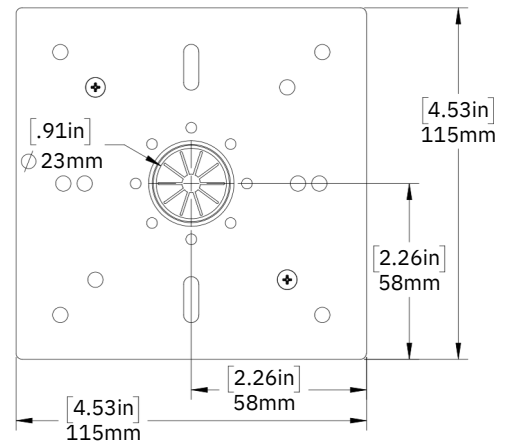

DIMENSIONS

	A	B	C	D	E	*F
2-FT	610mm [24.0in]	604mm [23.8in]	75mm [3.0in]	84mm [3.3in]	50mm [2.0in]	459mm [18.1in]
4-FT	1221mm [48.1in]	1215mm [47.9in]	75mm [3.0in]	84mm [3.3in]	50mm [2.0in]	1037mm [40.8in]
6-FT	1829mm [72.0in]	1823mm [71.8in]	75mm [3.0in]	84mm [3.3in]	50mm [2.0in]	1678mm [66.1in]
8-FT	2440mm [96.1in]	2434mm [95.8in]	75mm [3.0in]	84mm [3.3in]	50mm [2.0in]	2253mm [88.7in]

*DEFAULT DIMENSIONS - CAN BE ADJUSTED

FLEX-LED WALL-MOUNTED

	A	B	C	D	E	F	G
2-FT	610mm [24.0in]	504mm [19.8in]	75mm [3.0in]	76mm [3.0in]	50mm [2.0in]	53mm [2.1in]	53mm [2.1in]
4-FT	1221mm [48.1in]	1115mm [43.9in]	75mm [3.0in]	76mm [3.0in]	50mm [2.0in]	53mm [2.1in]	53mm [2.1in]
6-FT	1829mm [72.0in]	1723mm [67.8in]	75mm [3.0in]	76mm [3.0in]	50mm [2.0in]	53mm [2.1in]	53mm [2.1in]
8-FT	2440mm [96.1in]	2334mm [91.9in]	75mm [3.0in]	76mm [3.0in]	50mm [2.0in]	53mm [2.1in]	53mm [2.1in]

ACCESSORIES DIMENSIONS

90 DEGREE L CONNECTOR

90 DEGREE T CONNECTOR

60 DEGREE L CONNECTOR

90 DEGREE X CONNECTOR

120 DEGREE L CONNECTOR

120 DEGREE Y CONNECTOR

1FT STRAIGHT CONNECTOR

JUNCTION BOX COVER

PHOTOMETRIC PLOTS

FLEX24-LED20A12

(4000K, 20W, DOWNLIGHT ONLY, MOUNTED AT 9 FEET)

LUMENS: 2642 LM MAX CALCULATED VALUE: 11.73 FC

FLEX48-LED40A24

(4000K, 40W, DOWNLIGHT ONLY, MOUNTED AT 9 FEET)