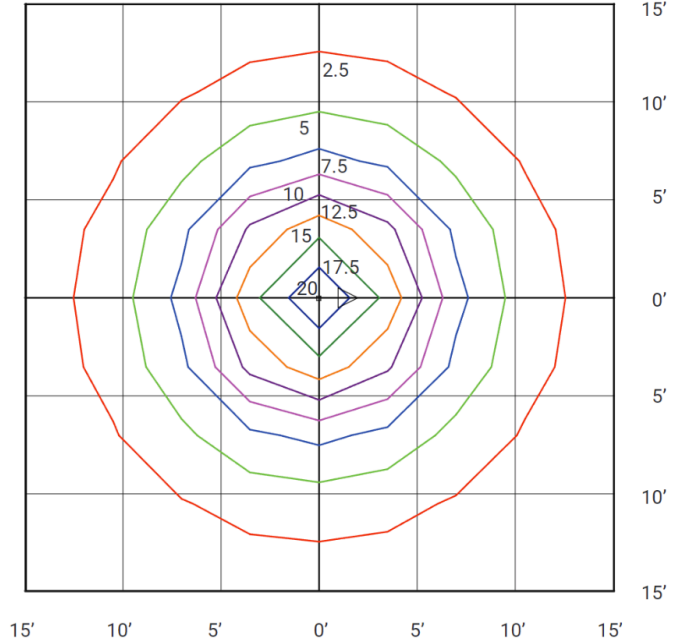

FLEX48-LED40A24

(4000K, 40W, DOWNLIGHT ONLY, MOUNTED AT 9 FEET)

LUMENS: 5116 LM   MAX CALCULATED VALUE: 22.62 FC