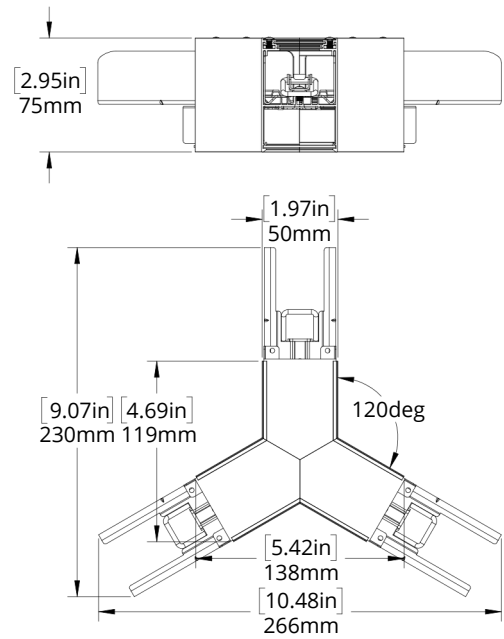

DIMENSIONS

	A	B	C	D	E	*F
2-FT	610mm [24.0in]	604mm [23.8in]	75mm [3.0in]	84mm [3.3in]	50mm [2.0in]	459mm [18.1in]
4-FT	1221mm [48.1in]	1215mm [47.9in]	75mm [3.0in]	84mm [3.3in]	50mm [2.0in]	1037mm [40.8in]
6-FT	1829mm [72.0in]	1823mm [71.8in]	75mm [3.0in]	84mm [3.3in]	50mm [2.0in]	1678mm [66.1in]
8-FT	2440mm [96.1in]	2434mm [95.8in]	75mm [3.0in]	84mm [3.3in]	50mm [2.0in]	2253mm [88.7in]

*DEFAULT DIMENSIONS - CAN BE ADJUSTED

FLEX-LED WALL-MOUNTED

	A	B	C	D	E	F	G
2-FT	610mm [24.0in]	504mm [19.8in]	75mm [3.0in]	76mm [3.0in]	50mm [2.0in]	53mm [2.1in]	53mm [2.1in]
4-FT	1221mm [48.1in]	1115mm [43.9in]	75mm [3.0in]	76mm [3.0in]	50mm [2.0in]	53mm [2.1in]	53mm [2.1in]
6-FT	1829mm [72.0in]	1723mm [67.8in]	75mm [3.0in]	76mm [3.0in]	50mm [2.0in]	53mm [2.1in]	53mm [2.1in]
8-FT	2440mm [96.1in]	2334mm [91.9in]	75mm [3.0in]	76mm [3.0in]	50mm [2.0in]	53mm [2.1in]	53mm [2.1in]

ACCESSORIES DIMENSIONS

90 DEGREE L CONNECTOR

90 DEGREE T CONNECTOR

60 DEGREE L CONNECTOR

90 DEGREE X CONNECTOR

120 DEGREE L CONNECTOR

120 DEGREE Y CONNECTOR

1FT STRAIGHT CONNECTOR

JUNCTION BOX COVER

PHOTOMETRIC PLOTS

FLEX24-LED20A12

(4000K, 20W, DOWNLIGHT ONLY, MOUNTED AT 9 FEET)

LUMENS: 2642 LM MAX CALCULATED VALUE: 11.73 FC

FLEX48-LED40A24

(4000K, 40W, DOWNLIGHT ONLY, MOUNTED AT 9 FEET)