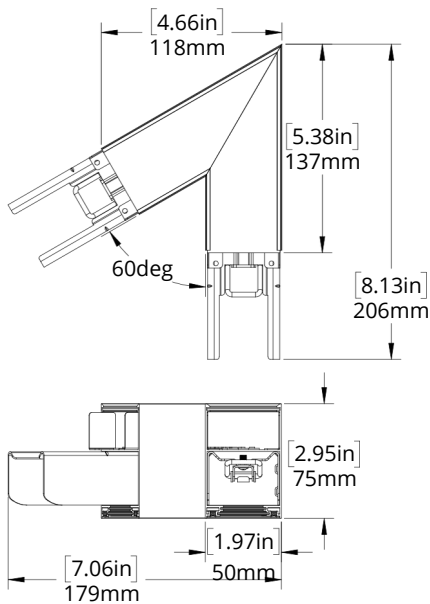

DIMENSIONS

	A	B	C	D	E	*F
2-FT	610mm [24.0in]	604mm [23.8in]	75mm [3.0in]	84mm [3.3in]	50mm [2.0in]	459mm [18.1in]
4-FT	1221mm [48.1in]	1215mm [47.9in]	75mm [3.0in]	84mm [3.3in]	50mm [2.0in]	1037mm [40.8in]
6-FT	1829mm [72.0in]	1823mm [71.8in]	75mm [3.0in]	84mm [3.3in]	50mm [2.0in]	1678mm [66.1in]
8-FT	2440mm [96.1in]	2434mm [95.8in]	75mm [3.0in]	84mm [3.3in]	50mm [2.0in]	2253mm [88.7in]

*DEFAULT DIMENSIONS - CAN BE ADJUSTED

FLEX-LED WALL-MOUNTED

	A	B	C	D	E	F	G
2-FT	610mm [24.0in]	504mm [19.8in]	75mm [3.0in]	76mm [3.0in]	50mm [2.0in]	53mm [2.1in]	53mm [2.1in]
4-FT	1221mm [48.1in]	1115mm [43.9in]	75mm [3.0in]	76mm [3.0in]	50mm [2.0in]	53mm [2.1in]	53mm [2.1in]
6-FT	1829mm [72.0in]	1723mm [67.8in]	75mm [3.0in]	76mm [3.0in]	50mm [2.0in]	53mm [2.1in]	53mm [2.1in]
8-FT	2440mm [96.1in]	2334mm [91.9in]	75mm [3.0in]	76mm [3.0in]	50mm [2.0in]	53mm [2.1in]	53mm [2.1in]

ACCESSORIES DIMENSIONS

90 DEGREE L CONNECTOR

90 DEGREE T CONNECTOR

60 DEGREE L CONNECTOR

90 DEGREE X CONNECTOR

120 DEGREE L CONNECTOR

120 DEGREE Y CONNECTOR

1FT STRAIGHT CONNECTOR

JUNCTION BOX COVER

PHOTOMETRIC PLOTS

FLEX24-LED20A12

(4000K, 20W, DOWNLIGHT ONLY, MOUNTED AT 9 FEET)

LUMENS: 2642 LM MAX CALCULATED VALUE: 11.73 FC

FLEX48-LED40A24

(4000K, 40W, DOWNLIGHT ONLY, MOUNTED AT 9 FEET)