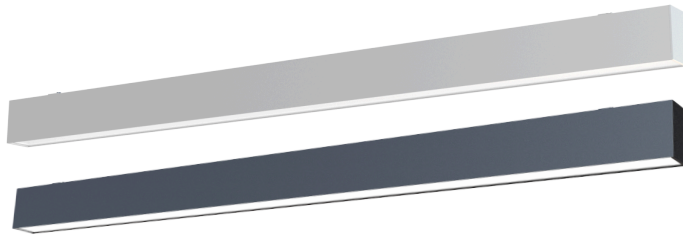

FLEXILINE

Linear Architectural

The ultimate solution for highly versatile and adaptable lighting for indoor spaces. FLEXILINE offers unparalleled flexibility by enabling the user to effortlessly switch between direct/indirect light, different CCTs, and lumens. FLEXILINE offers multiple mounting options and unique shape configurations allowing for precise illumination tailored to any environment. Elevate your architectural designs with FLEXILINE and illuminate your vision with endless possibilities.

IDEAL APPLICATIONS

- Offices
- Boardrooms
- Hallways
- Receptions
- Condos

SPECIFICATIONS

	FLEX24-LED20A12	FLEX48-LED40A24	FLEX72-LED60A36	FLEX96-LED80A48
PERFORMANCE				
Light Output	2700/1900/ 1600 lm	5200/4200/ 3400 lm	8100/5900/ 4600 lm	10400/7900/ 6100 lm
	Lumen Selectable			
Efficacy	136 lm/W			
CCT	CCT Selectable - 3000K/3500K/ 4000K			
Up%-Down% Selection	0%-100%, 15%-85%, 30%-70%			
Beam Distribution	120°			
LED Lifetime (L80)	>100,000 Hrs			
CRI	85			
ELECTRICAL				
Wattage	20/15/12W	40/30/24W	60/45/36W	80/60/48W
Voltage	120-347V			
Surge Protection	2kV as per IEC/EN61000-4-5			
THD	<10%			
Power Factor	>0.99			
Cord	Pre-installed 6' Power Cable (5x18 AWG)			
Daisy Chain*	4A Max (Max. length of 40ft at 120V & 100ft at 347V)			

	FLEX24-LED20A12	FLEX48-LED40A24	FLEX72-LED60A36	FLEX96-LED80A48
CONSTRUCTION				
Housing	Extruded Aluminum			
Lens	Frosted Polycarbonate Lens			
Weight	3.0lbs	4.5lbs	6.2lbs	8.2lbs
AMBIENT OPERATING TEMPERATURE				
-20°C to 45°C (-4°F to 113°F)				
MOUNTING				
Suspension Mount - 6' power cable & air craft cable (Standard)				
Suspension Mount for T-grid, Surface mount, Wall mount				
CERTIFICATIONS				
cULus Listed for Canada and USA, per UL 1598, CSA C22.2 No. 250.0, DLC Standard & Premium				
CONTROLS				
0-10V Dimming (Dim to Off)				