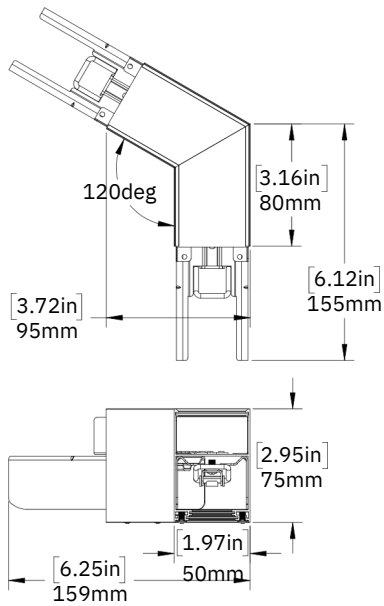

DIMENSIONS

	A	B	C	D	E	*F
2-FT	610mm [24.0in]	604mm [23.8in]	75mm [3.0in]	84mm [3.3in]	50mm [2.0in]	459mm [18.1in]
4-FT	1221mm [48.1in]	1215mm [47.9in]	75mm [3.0in]	84mm [3.3in]	50mm [2.0in]	1037mm [40.8in]
6-FT	1829mm [72.0in]	1823mm [71.8in]	75mm [3.0in]	84mm [3.3in]	50mm [2.0in]	1678mm [66.1in]
8-FT	2440mm [96.1in]	2434mm [95.8in]	75mm [3.0in]	84mm [3.3in]	50mm [2.0in]	2253mm [88.7in]

*DEFAULT DIMENSIONS - CAN BE ADJUSTED

FLEX-LED WALL-MOUNTED

	A	B	C	D	E	F	G
2-FT	610mm [24.0in]	504mm [19.8in]	75mm [3.0in]	76mm [3.0in]	50mm [2.0in]	53mm [2.1in]	53mm [2.1in]
4-FT	1221mm [48.1in]	1115mm [43.9in]	75mm [3.0in]	76mm [3.0in]	50mm [2.0in]	53mm [2.1in]	53mm [2.1in]
6-FT	1829mm [72.0in]	1723mm [67.8in]	75mm [3.0in]	76mm [3.0in]	50mm [2.0in]	53mm [2.1in]	53mm [2.1in]
8-FT	2440mm [96.1in]	2334mm [91.9in]	75mm [3.0in]	76mm [3.0in]	50mm [2.0in]	53mm [2.1in]	53mm [2.1in]

ACCESSORIES DIMENSIONS

90 DEGREE L CONNECTOR

90 DEGREE T CONNECTOR

60 DEGREE L CONNECTOR

90 DEGREE X CONNECTOR

120 DEGREE L CONNECTOR

120 DEGREE Y CONNECTOR

1FT STRAIGHT CONNECTOR

JUNCTION BOX COVER

PHOTOMETRIC PLOTS

FLEX24-LED20A12

(4000K, 20W, DOWNLIGHT ONLY, MOUNTED AT 9 FEET)

LUMENS: 2642 LM MAX CALCULATED VALUE: 11.73 FC

FLEX48-LED40A24

(4000K, 40W, DOWNLIGHT ONLY, MOUNTED AT 9 FEET)