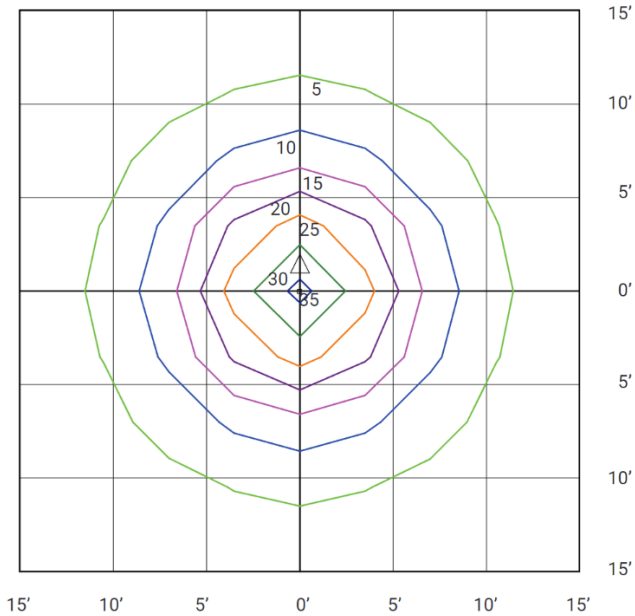

FLEX72-LED60A36

(4000K, 60W, DOWNLIGHT ONLY, MOUNTED AT 9 FEET)

LUMENS: 8187LM   MAX CALCULATED VALUE: 36.77 FC