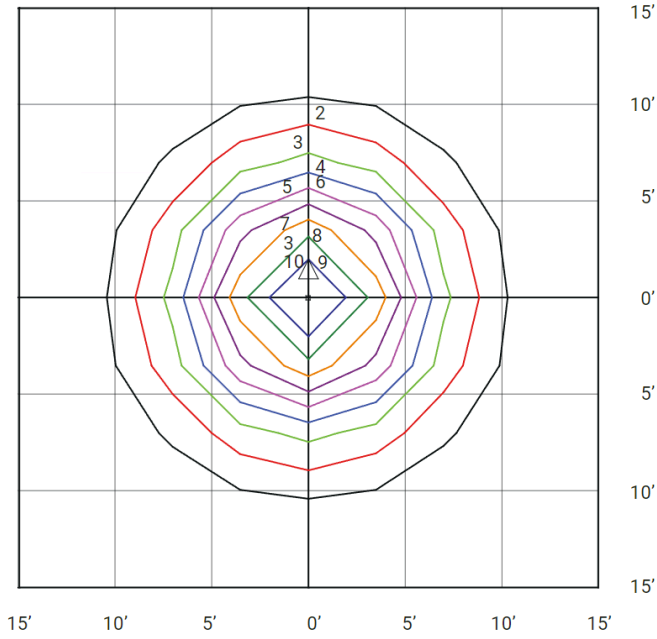

DIMENSIONS

	A	B	C	D	E	*F
2-FT	610mm [24.0in]	604mm [23.8in]	75mm [3.0in]	84mm [3.3in]	50mm [2.0in]	459mm [18.1in]
4-FT	1221mm [48.1in]	1215mm [47.9in]	75mm [3.0in]	84mm [3.3in]	50mm [2.0in]	1037mm [40.8in]
6-FT	1829mm [72.0in]	1823mm [71.8in]	75mm [3.0in]	84mm [3.3in]	50mm [2.0in]	1678mm [66.1in]
8-FT	2440mm [96.1in]	2434mm [95.8in]	75mm [3.0in]	84mm [3.3in]	50mm [2.0in]	2253mm [88.7in]

JUNCTION BOX COVER

PHOTOMETRIC PLOTS

FLEX24-LED20A12

(4000K, 20W, DOWNLIGHT ONLY, MOUNTED AT 9 FEET)

LUMENS: 2642 LM MAX CALCULATED VALUE: 11.73 FC

FLEX48-LED40A24

(4000K, 40W, DOWNLIGHT ONLY, MOUNTED AT 9 FEET)