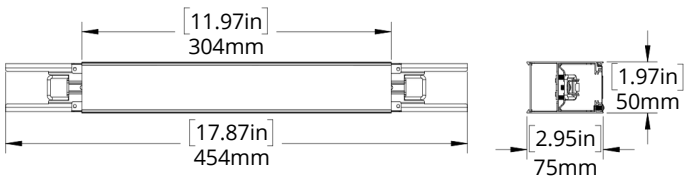

DIMENSIONS

	A	B	C	D	E	*F
2-FT	610mm [24.0in]	604mm [23.8in]	75mm [3.0in]	84mm [3.3in]	50mm [2.0in]	459mm [18.1in]
4-FT	1221mm [48.1in]	1215mm [47.9in]	75mm [3.0in]	84mm [3.3in]	50mm [2.0in]	1037mm [40.8in]
6-FT	1829mm [72.0in]	1823mm [71.8in]	75mm [3.0in]	84mm [3.3in]	50mm [2.0in]	1678mm [66.1in]
8-FT	2440mm [96.1in]	2434mm [95.8in]	75mm [3.0in]	84mm [3.3in]	50mm [2.0in]	2253mm [88.7in]

*DEFAULT DIMENSIONS - CAN BE ADJUSTED

FLEX-LED WALL-MOUNTED

	A	B	C	D	E	F	G
2-FT	610mm [24.0in]	504mm [19.8in]	75mm [3.0in]	76mm [3.0in]	50mm [2.0in]	53mm [2.1in]	53mm [2.1in]
4-FT	1221mm [48.1in]	1115mm [43.9in]	75mm [3.0in]	76mm [3.0in]	50mm [2.0in]	53mm [2.1in]	53mm [2.1in]
6-FT	1829mm [72.0in]	1723mm [67.8in]	75mm [3.0in]	76mm [3.0in]	50mm [2.0in]	53mm [2.1in]	53mm [2.1in]
8-FT	2440mm [96.1in]	2334mm [91.9in]	75mm [3.0in]	76mm [3.0in]	50mm [2.0in]	53mm [2.1in]	53mm [2.1in]

ACCESSORIES DIMENSIONS

90 DEGREE L CONNECTOR

90 DEGREE T CONNECTOR

60 DEGREE L CONNECTOR

90 DEGREE X CONNECTOR

120 DEGREE L CONNECTOR

120 DEGREE Y CONNECTOR

1FT STRAIGHT CONNECTOR