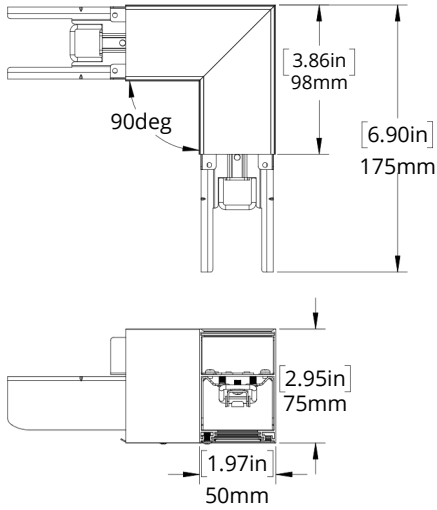

DIMENSIONS

	A	B	C	D	E	*F
2-FT	610mm [24.0in]	604mm [23.8in]	75mm [3.0in]	84mm [3.3in]	50mm [2.0in]	459mm [18.1in]
4-FT	1221mm [48.1in]	1215mm [47.9in]	75mm [3.0in]	84mm [3.3in]	50mm [2.0in]	1037mm [40.8in]
6-FT	1829mm [72.0in]	1823mm [71.8in]	75mm [3.0in]	84mm [3.3in]	50mm [2.0in]	1678mm [66.1in]
8-FT	2440mm [96.1in]	2434mm [95.8in]	75mm [3.0in]	84mm [3.3in]	50mm [2.0in]	2253mm [88.7in]

*DEFAULT DIMENSIONS - CAN BE ADJUSTED

FLEX-LED WALL-MOUNTED

	A	B	C	D	E	F	G
2-FT	610mm [24.0in]	504mm [19.8in]	75mm [3.0in]	76mm [3.0in]	50mm [2.0in]	53mm [2.1in]	53mm [2.1in]
4-FT	1221mm [48.1in]	1115mm [43.9in]	75mm [3.0in]	76mm [3.0in]	50mm [2.0in]	53mm [2.1in]	53mm [2.1in]
6-FT	1829mm [72.0in]	1723mm [67.8in]	75mm [3.0in]	76mm [3.0in]	50mm [2.0in]	53mm [2.1in]	53mm [2.1in]
8-FT	2440mm [96.1in]	2334mm [91.9in]	75mm [3.0in]	76mm [3.0in]	50mm [2.0in]	53mm [2.1in]	53mm [2.1in]

ACCESSORIES DIMENSIONS

90 DEGREE L CONNECTOR

90 DEGREE T CONNECTOR

60 DEGREE L CONNECTOR

90 DEGREE X CONNECTOR

120 DEGREE L CONNECTOR

120 DEGREE Y CONNECTOR

1FT STRAIGHT CONNECTOR