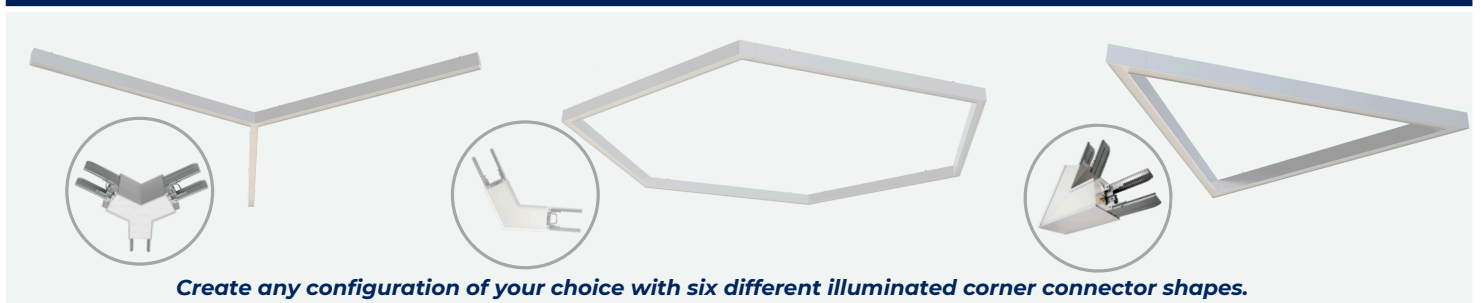

CREATE CONFIGURATIONS WITH EASE