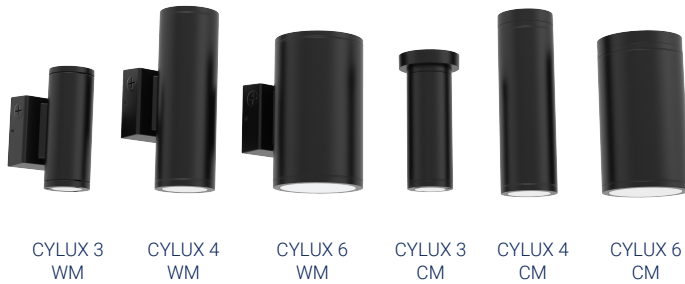

**Unleash your Creativity in Every Beam:
Dual Glow, One Design, Three Options**

The New CYLUX Features:

Colour Temperature
Selectability

Wide
Voltage

Changeable
Distribution

Photocell
Included

Unmatched flexibility with loads of standard features and customizability

- ✔ **3 different sizes** - 3", 4", 6"
- ✔ **Up and downlight selection** – Select between indirect and direct light .
- ✔ **Field changeable optics** – Standard 30°, Additional optics in the box - 45°.
- ✔ **Standard photocell** – Turn ON/OFF the photocell based on needs.
- ✔ **Contractor friendly installation** – Quick and hassle-free.

The Complete Family

Select the best option for your needs

Beam Reflector
30° Standard
45° Included in the Box
75° Factory Installed

Pendant Stem
Sold Separately

IDEAL FOR:

- ✔ Outer Walls
- ✔ Entry Ways
- ✔ Hallways
- ✔ Boardrooms
- ✔ Office Space
- ✔ Auditoriums
- ✔ Condos Buildings
- ✔ Airports, and more!