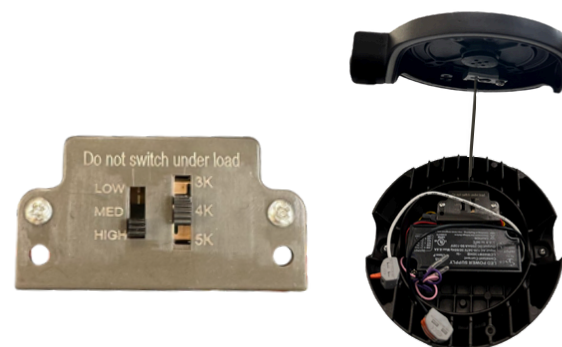

CLB-LED Ceiling Light

IDEAL APPLICATIONS

- ✓ Shopping Malls
- ✓ Parking garages
- ✓ Building entrance and exits
- ✓ Canopy structures

CLB-LED25A15

CLB2-LED45A25

SPECIFICATIONS

| | CLB-LED25A15 | CLB2-LED45A25 |
|-------------|----------------------------------|-------------------|
| Watts | 25/20/15 W | 45/35/25 W |
| Lumens | 3700/3000/5000 lm | 6500/5200/3700 lm |
| Efficacy | 149 lm/W | |
| Voltage | 120-347V | |
| Colour Temp | 3000/4000/5000K (CCT Selectable) | |

Universal

Universal fixture with wide input voltage and CCT Select, Lumen Select features

Built to last

Crafted with precision die-cast aluminum housing and IP66 rated, ensuring long-lasting durability

Easy Installation

Features a air craft cable assembly for quick and easy installation, saving you time and hassle.

Contact Your RAB Design Lighting Sales Rep Today for the newly updated and upgraded CLB-LED light!