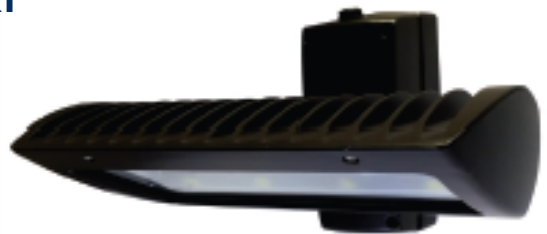

VEK-LED Wall Pack

VEK1

VEK2

The VEK-LED Series wall light with sleek adjustable head is designed for all outdoor wall mount lighting application with **selectable CCT and lumen & wide voltage** and customization options making it the ideal choice for perimeter lighting.

Specification		
	VEK1-LED40A20	VEK2-LED80A40
Wattage	40/30/20W	80/60/40W
Voltage	120-347V	
Light Output	5550/4400/2900 lm (Lumen Selectable)	11900/9300/6200 lm (Lumen Selectable)
Efficacy	146 lm/W	155 lm/W
CCT	CCT Selectable - 3000/4000/5000K	

Rugged & Stylish

Die Cast aluminum housing with stylish head design

Highly Selectable

120-347V
CCT Select, Lumen Select
Dusk to Dawn

Adjustable Head

Allows precise aiming