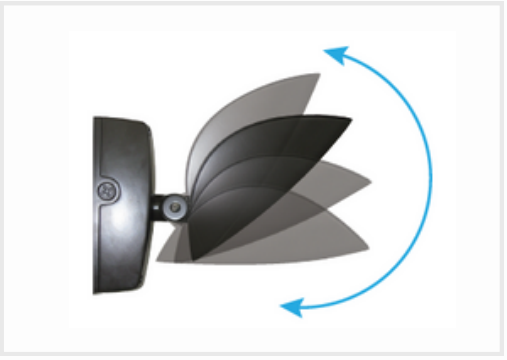

VEK-LED Wall Pack

VEK1

VEK2

The VEK-LED Series wall light with sleek adjustable head is designed for all outdoor wall mount lighting application with **selectable CCT and lumen & wide voltage** and customization options making it the ideal choice for perimeter lighting.

Specification		
	VEK1-LED40A20	VEK2-LED80A40
Wattage	40/30/20W	80/60/40W
Voltage	120-347V	
Light Output	5550/4400/2900 lm (Lumen Selectable)	11900/9300/6200 lm (Lumen Selectable)
Efficacy	146 lm/W	155 lm/W
CCT	CCT Selectable - 3000/4000/5000K	

Rugged & Stylish

Die Cast aluminum housing with stylish head design

Highly Selectable

120-347V
CCT Select, Lumen Select
Dusk to Dawn

Adjustable Head

Allows precise aiming