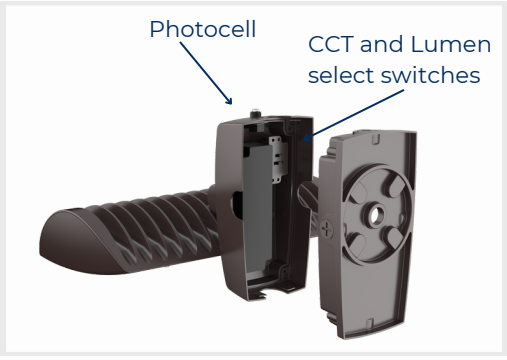

VEK-LED Wall Pack

VEK1

VEK2

The VEK-LED Series wall light with sleek adjustable head is designed for all outdoor wall mount lighting application with **selectable CCT and lumen & wide voltage** and customization options making it the ideal choice for perimeter lighting.

Specification		
	VEK1-LED40A20	VEK2-LED80A40
Wattage	40/30/20W	80/60/40W
Voltage	120-347V	
Light Output	5550/4400/2900 lm (Lumen Selectable)	11900/9300/6200 lm (Lumen Selectable)
Efficacy	146 lm/W	155 lm/W
CCT	CCT Selectable - 3000/4000/5000K	

Rugged & Stylish

Die Cast aluminum housing with stylish head design

Highly Selectable

120-347V
CCT Select, Lumen Select
Dusk to Dawn

Adjustable Head

Allows precise aiming