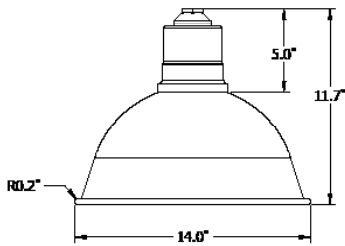

DIMENSIONS

VCS214DM

ARMS & ACCESSORIES

ARM 3

(optional)

**Swivel is optional with ARM1, ARM2, ARM5 and ARM6