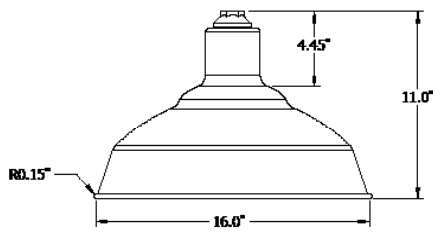

DIMENSIONS

LG4016