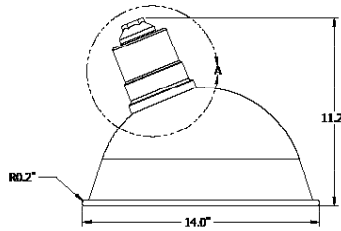

DIMENSIONS

VCS214A

ARMS & ACCESSORIES

ARM 3

(optional)

**Swivel is optional with ARM1, ARM2, ARM5 and ARM6