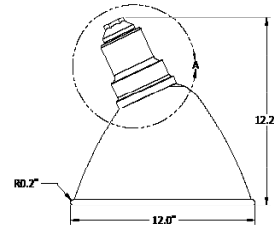

Efficacy 79 Lm/W

LED Life 100,000 hours

Certification cCSAus

Colour Temperature 5000K (Standard)

Warranty 5 years

Operating Temperature -40°C to +40°C

DIMENSIONS

LG4016