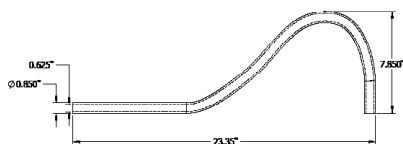

## DIMENSIONS

LG4016

VCS212A

VCS214DM

VCS214A

## ARMS & ACCESSORIES

ARM 1

ARM 2

ARM 3

ARM 4

ARM 5

ARM 6

Swivel\*\*

Wire Guard

(optional)

\*\*Swivel is optional with ARM1, ARM2, ARM5 and ARM6