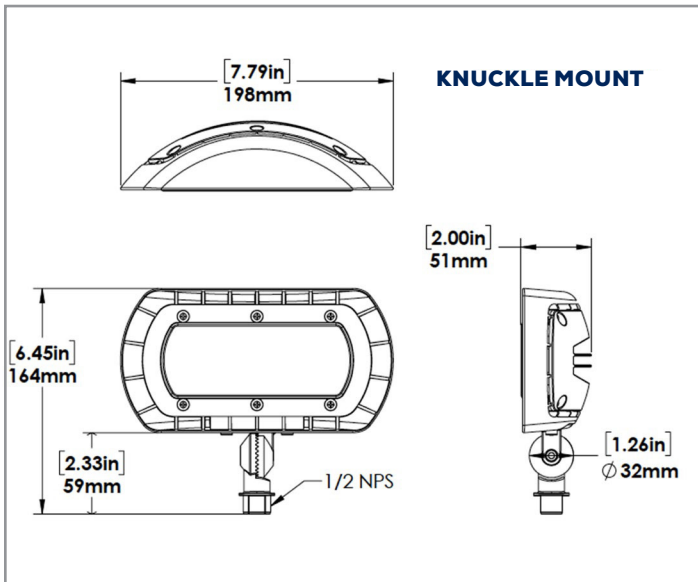

DIMENSIONS:

ORDERING GUIDE: