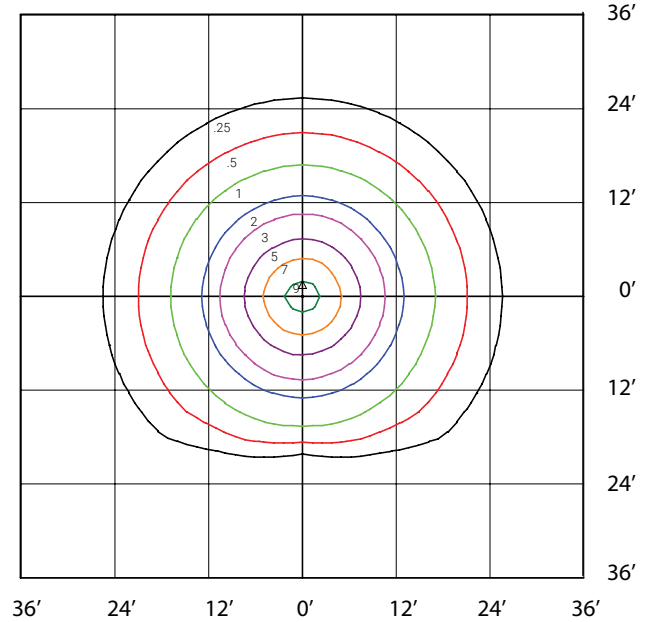

SPECIFICATIONS

ORA2-LED30

Watts	29.8
Lumens	3697.6
Efficacy (Lm/W)	124.2
Replaces Up To	100W MH
Total Harmonic Distortion	16.5
Power Factor	0.9
Voltage	120-277
CCT	4000K*
Dimming	0-10V Dimming*
LED Life @ 100,000 Hours	77%
Finish	Bronze*
Housing Details	Die Cast Aluminum
Lens Details	Clear PC Lens
Mounting	Knuckle, Yoke, Wall Mount,
Operating Temp.	-40°C to +40°C
Certifications	UL, Wet Location, 5 Year Warranty, cULus Certified as per UL1598 & CSA C22.2 NO. 250.0, DLC 5.1
Options Sold Separately	Architectural Wall Mount Box (without conduit entries)

* Standard Configuration

ORA2-LED30-B-4K-DIM
MOUNTED AT 12 FEET 45 DEGREE TILT

Total Lumens = 3698 Mounting Height = 12 Ft Maximum Calculated Value = 7.48 Fc

ORA2-LED30-B-4K-DIM
MOUNTED AT 12 FEET

Total Lumens = 3698 Mounting Height = 12 Ft Maximum Calculated Value = 9.58 Fc

SPECIFICATIONS

Model Number	Voltage (V)	Power (W)	Light Output (lm)	Efficacy (lm/W)	THD (%)	PF	CCT (K)	B-U-G
ORA2-LED30-B-4K-XXX-DIM-[KN;YK;WMC]	120-277	30	3698	124.2	16.5	0.903	4000	2-1-0

AMPERAGE DRAW & SURGE PROTECTION