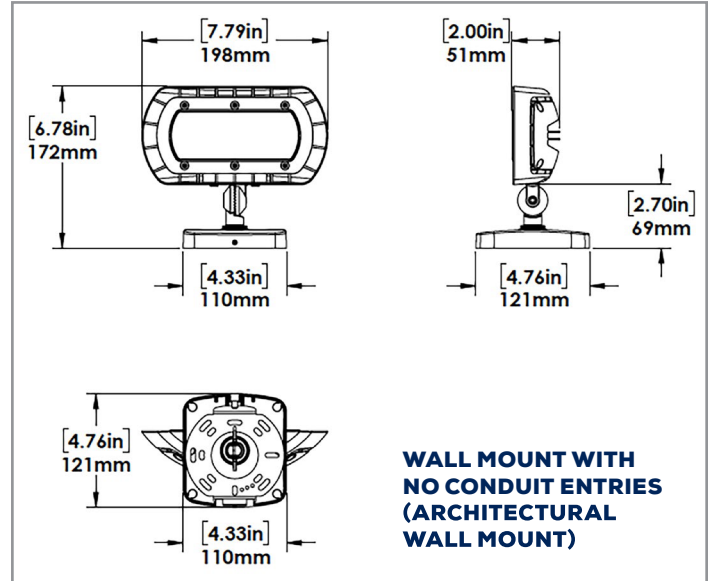

DIMENSIONS:

ORDERING GUIDE: