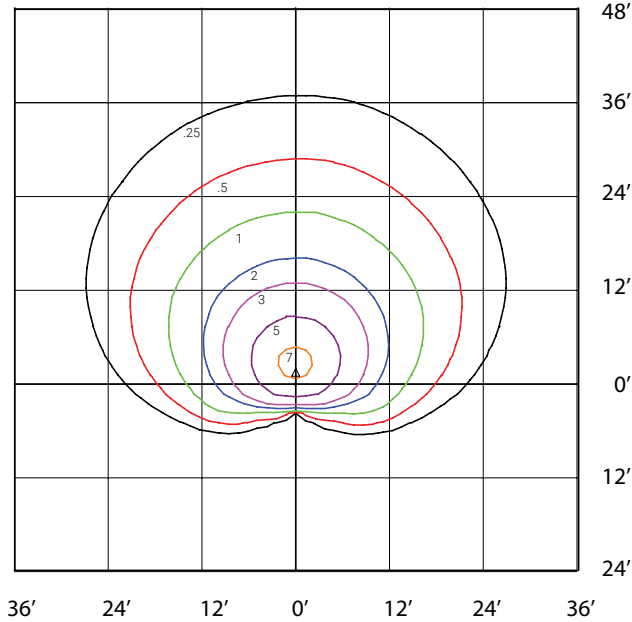

SPECIFICATIONS

ORA2-LED30

Watts	29.8
Lumens	3697.6
Efficacy (Lm/W)	124.2
Replaces Up To	100W MH
Total Harmonic Distortion	16.5
Power Factor	0.9
Voltage	120-277
CCT	4000K*
Dimming	0-10V Dimming*
LED Life @ 100,000 Hours	77%
Finish	Bronze*
Housing Details	Die Cast Aluminum
Lens Details	Clear PC Lens
Mounting	Knuckle, Yoke, Wall Mount,
Operating Temp.	-40°C to +40°C
Certifications	UL, Wet Location, 5 Year Warranty, cULus Certified as per UL1598 & CSA C22.2 NO. 250.0, DLC 5.1
Options Sold Separately	Architectural Wall Mount Box (without conduit entries)

* Standard Configuration

ORA2-LED30-B-4K-DIM
MOUNTED AT 12 FEET 45 DEGREE TILT

Total Lumens = 3698 Mounting Height = 12 Ft Maximum Calculated Value = 7.48 Fc

ORA2-LED30-B-4K-DIM
MOUNTED AT 12 FEET

Total Lumens = 3698 Mounting Height = 12 Ft Maximum Calculated Value = 9.58 Fc

SPECIFICATIONS

Model Number	Voltage (V)	Power (W)	Light Output (lm)	Efficacy (lm/W)	THD (%)	PF	CCT (K)	B-U-G
ORA2-LED30-B-4K-XXX-DIM-[KN;YK;WMC]	120-277	30	3698	124.2	16.5	0.903	4000	2-1-0

AMPERAGE DRAW & SURGE PROTECTION