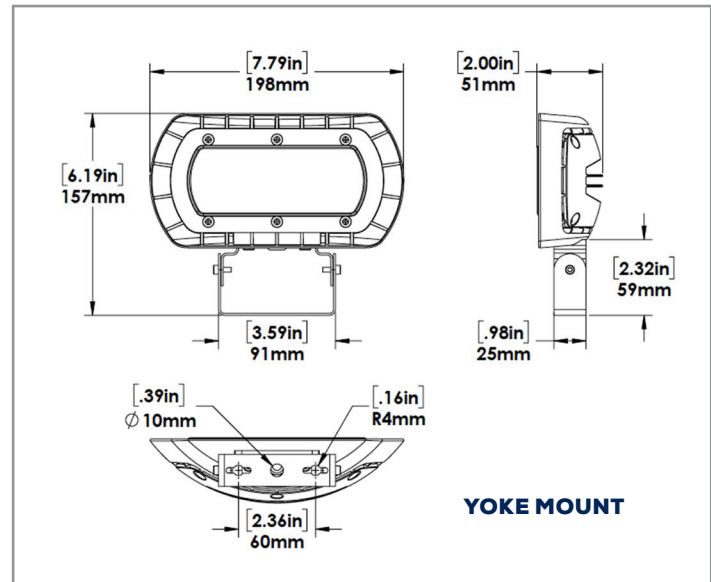

DIMENSIONS:

ORDERING GUIDE: