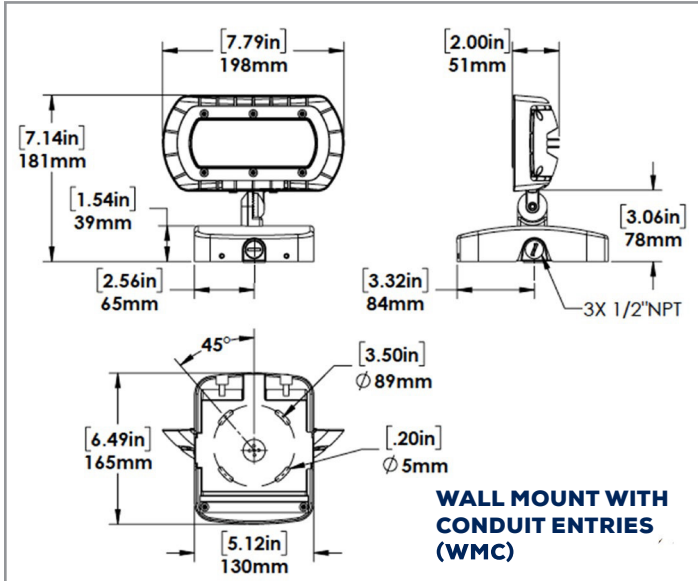

* Standard Configuration

ORA2-LED30-B-4K-DIM
MOUNTED AT 12 FEET 45 DEGREE TILT

Total Lumens = 3698 Mounting Height = 12 Ft Maximum Calculated Value = 7.48 Fc

ORA2-LED30-B-4K-DIM
MOUNTED AT 12 FEET

Total Lumens = 3698 Mounting Height = 12 Ft Maximum Calculated Value = 9.58 Fc

SPECIFICATIONS

Model Number	Voltage (V)	Power (W)	Light Output (lm)	Efficacy (lm/W)	THD (%)	PF	CCT (K)	B-U-G
ORA2-LED30-B-4K-XXX-DIM-[KN;YK;WMC]	120-277	30	3698	124.2	16.5	0.903	4000	2-1-0

AMPERAGE DRAW & SURGE PROTECTION

	CURRENT (A)				SURGE PROTECTION (kV)
	120V	208V	240V	277V	120-277V
ORA2-LED30	0.27A	0.16A	0.14A	0.12A	2kV

WEIGHT (lbs)

ORA2-LED30	3.2
------------	-----

LUMEN MAINTENANCE

	50,000	75,000	100,000
ORA2-LED30	87.8%	82.2%	76.9%

DIMENSIONS:

ORDERING GUIDE:

Wattage	Voltage	Colour Temp.	Paint Finish	Dimming	Mounting
LED30 - 30W	B - 120-277V	4K - 4000K	BRZ - Bronze	DIM - 0-10V Dimming	KN - Knuckle YK - Yoke WMC - Wall Mount Box With Conduit Entries