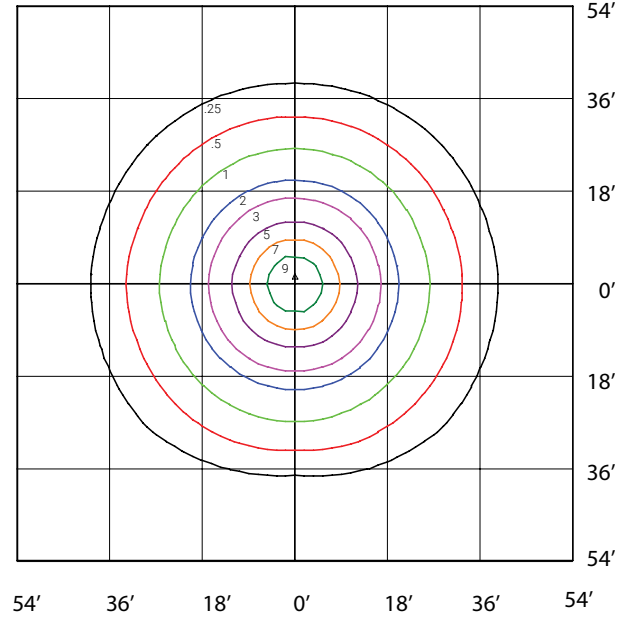

SPECIFICATIONS

ORA4-LED80

Watts	76.1
Lumens	9574.5
Efficacy (Lm/W)	125.8
Replaces Up To	250W MH
Total Harmonic Distortion	14.2%
CRI	70
Power Factor	0.92
Voltage	120-277*
CCT	4000K*
Dimming	0-10V Dimming*
LED Life @ 100,000 Hours	77%
Finish	Bronze*
Housing Details	Die Cast Aluminum
Lens Details	Clear PC Lens
Mounting	Knuckle, Yoke, Wall Mount
Operating Temp.	-40°C to +40°C
Certifications	UL, Wet Location, 5 Year Warranty, cULus Certified as per UL1598 & CSA C22.2 NO. 250.0, DLC 5.1
Options Sold Separately	Architectural Wall Mount Box (without conduit entries)

* Standard Configuration

+ DLC only applicable to Yoke and Wall mount models.

ORA4-LED80-B-4K-DIM
MOUNTED AT 18 FEET 45 DEGREE TILT

Total Lumens = 9576 Mounting Height = 18 Ft Maximum Calculated Value = 8.42 Fc

ORA4-LED80-B-4K-DIM
MOUNTED AT 18 FEET

Total Lumens = 9576 Mounting Height = 18 Ft Maximum Calculated Value = 10.78 Fc

SPECIFICATIONS

Model Number	Voltage (V)	Power (W)	Light Output (lm)	Efficacy (lm/W)	THD (%)	PF	CCT (K)	B-U-G
ORA4-LED80-B-4K-XXX-DIM-[KN;YK;WMC]	120-277	76	9575	125.8	14.2	0.922	4000	3-2-1