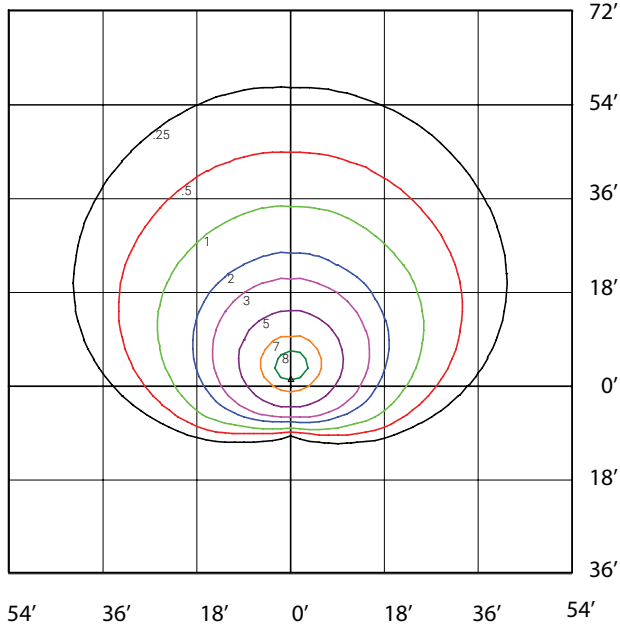

SPECIFICATIONS

ORA4-LED80

Watts	76.1
Lumens	9574.5
Efficacy (Lm/W)	125.8
Replaces Up To	250W MH
Total Harmonic Distortion	14.2%
CRI	70
Power Factor	0.92
Voltage	120-277*
CCT	4000K*
Dimming	0-10V Dimming*
LED Life @ 100,000 Hours	77%
Finish	Bronze*
Housing Details	Die Cast Aluminum
Lens Details	Clear PC Lens
Mounting	Knuckle, Yoke, Wall Mount
Operating Temp.	-40°C to +40°C
Certifications	UL, Wet Location, 5 Year Warranty, cULus Certified as per UL1598 & CSA C22.2 NO. 250.0, DLC 5.1
Options Sold Separately	Architectural Wall Mount Box (without conduit entries)

* Standard Configuration

+ DLC only applicable to Yoke and Wall mount models.

ORA4-LED80-B-4K-DIM
MOUNTED AT 18 FEET 45 DEGREE TILT

Total Lumens = 9576 Mounting Height = 18 Ft Maximum Calculated Value = 8.42 Fc

ORA4-LED80-B-4K-DIM
MOUNTED AT 18 FEET

Total Lumens = 9576 Mounting Height = 18 Ft Maximum Calculated Value = 10.78 Fc

SPECIFICATIONS

Model Number	Voltage (V)	Power (W)	Light Output (lm)	Efficacy (lm/W)	THD (%)	PF	CCT (K)	B-U-G
ORA4-LED80-B-4K-XXX-DIM-[KN;YK;WMC]	120-277	76	9575	125.8	14.2	0.922	4000	3-2-1