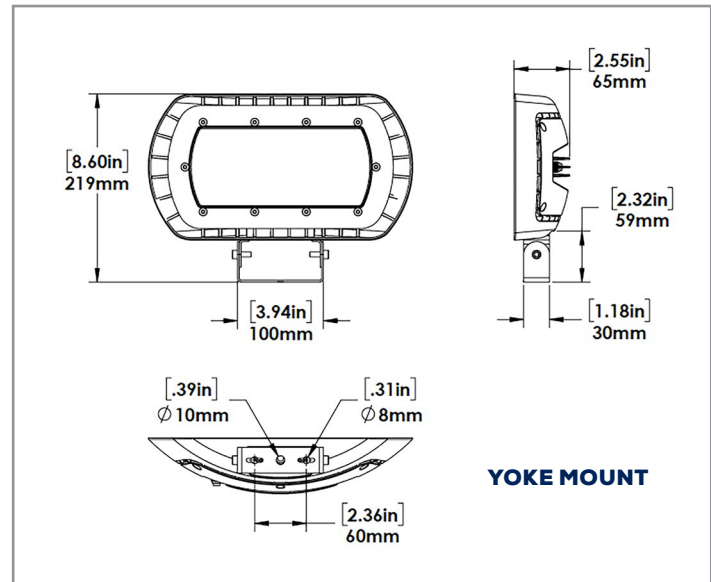

DIMENSIONS:

ORDERING GUIDE:

ORA4	LED80	B	4K	BRZ	DIM	

Wattage	Voltage	Colour Temp.	Paint Finish	Dimming	Mounting
LED80 - 80W	B - 120-277V	4K - 4000K	BRZ - Bronze	DIM - 0-10V Dimming	KN - Knuckle YK - Yoke WMC - Wall Mount Box With Conduit Entries