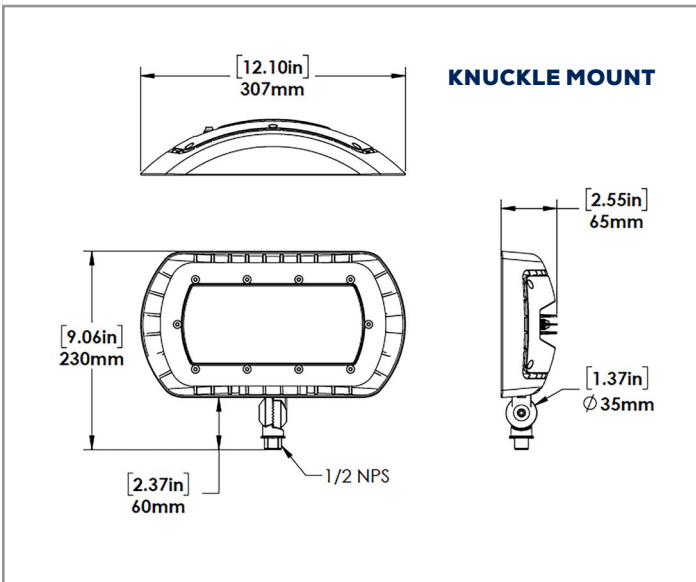

DIMENSIONS:

ORDERING GUIDE:

ORA4	LED80	B	4K	BRZ	DIM	

Wattage	Voltage	Colour Temp.	Paint Finish	Dimming	Mounting
LED80 - 80W	B - 120-277V	4K - 4000K	BRZ - Bronze	DIM - 0-10V Dimming	KN - Knuckle YK - Yoke WMC - Wall Mount Box With Conduit Entries