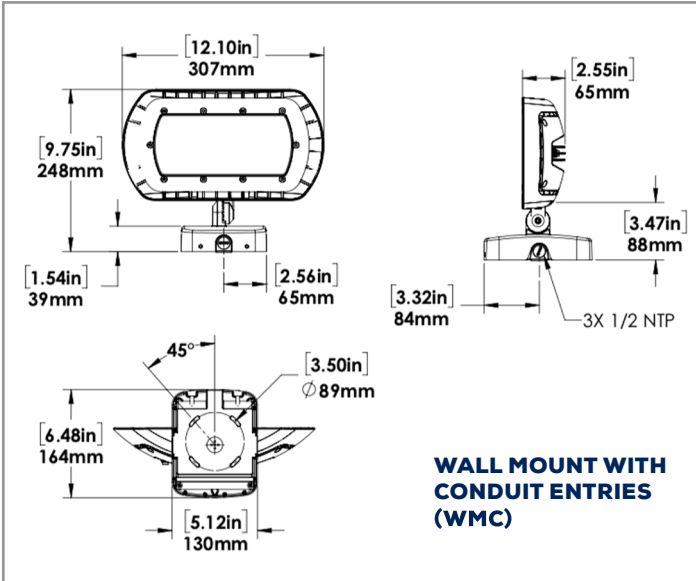

* Standard Configuration

+ DLC only applicable to Yoke and Wall mount models.

ORA4-LED80-B-4K-DIM
MOUNTED AT 18 FEET 45 DEGREE TILT

Total Lumens = 9576 Mounting Height = 18 Ft Maximum Calculated Value = 8.42 Fc

ORA4-LED80-B-4K-DIM
MOUNTED AT 18 FEET

Total Lumens = 9576 Mounting Height = 18 Ft Maximum Calculated Value = 10.78 Fc

SPECIFICATIONS

Model Number	Voltage (V)	Power (W)	Light Output (lm)	Efficacy (lm/W)	THD (%)	PF	CCT (K)	B-U-G
ORA4-LED80-B-4K-XXX-DIM-[KN;YK;WMC]	120-277	76	9575	125.8	14.2	0.922	4000	3-2-1

AMPERAGE DRAW & SURGE PROTECTION

	CURRENT (A)				SURGE PROTECTION (kV)
	120V	208V	240V	277V	120-277V
ORA4-LED80	0.7A	0.41A	0.35A	0.31A	4kV

WEIGHT (lbs)

ORA4-LED80	7.2
------------	-----

LUMEN MAINTENANCE

	50,000	75,000	100,000
ORA4-LED80	87.8%	82.2%	76.9%

DIMENSIONS:

ORDERING GUIDE:

ORA4	LED80	B	4K	BRZ	DIM	
-------------	--------------	----------	-----------	------------	------------	--

Wattage	Voltage	Colour Temp.	Paint Finish	Dimming	Mounting
LED80 - 80W	B - 120-277V	4K - 4000K	BRZ - Bronze	DIM - 0-10V Dimming	KN - Knuckle YK - Yoke WMC - Wall Mount Box With Conduit Entries