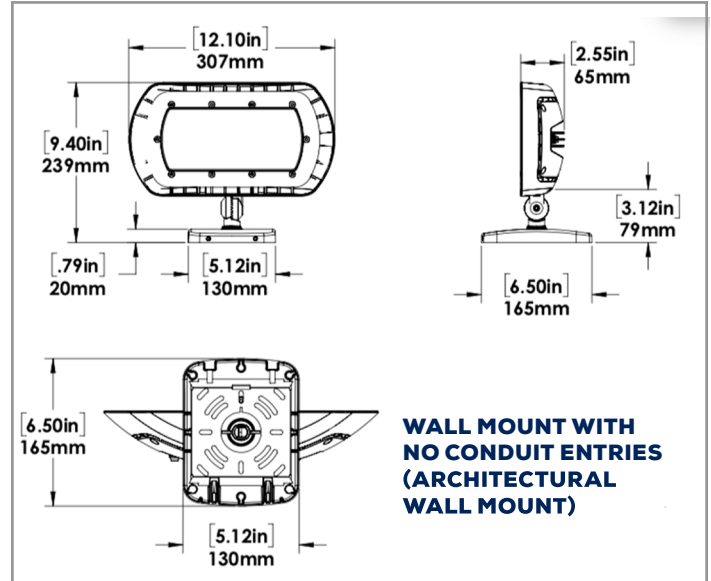

* Standard Configuration

+ DLC only applicable to Yoke and Wall mount models.

ORA4-LED80-B-4K-DIM
MOUNTED AT 18 FEET 45 DEGREE TILT

Total Lumens = 9576 Mounting Height = 18 Ft Maximum Calculated Value = 8.42 Fc

ORA4-LED80-B-4K-DIM
MOUNTED AT 18 FEET

Total Lumens = 9576 Mounting Height = 18 Ft Maximum Calculated Value = 10.78 Fc

SPECIFICATIONS

Model Number	Voltage (V)	Power (W)	Light Output (lm)	Efficacy (lm/W)	THD (%)	PF	CCT (K)	B-U-G
ORA4-LED80-B-4K-XXX-DIM-[KN;YK;WMC]	120-277	76	9575	125.8	14.2	0.922	4000	3-2-1

AMPERAGE DRAW & SURGE PROTECTION

	CURRENT (A)				SURGE PROTECTION (kV)
	120V	208V	240V	277V	120-277V
ORA4-LED80	0.7A	0.41A	0.35A	0.31A	4kV

WEIGHT (lbs)

ORA4-LED80	7.2
------------	-----

LUMEN MAINTENANCE

	50,000	75,000	100,000
ORA4-LED80	87.8%	82.2%	76.9%

DIMENSIONS:

ORDERING GUIDE:

ORA4	LED80	B	4K	BRZ	DIM	
-------------	--------------	----------	-----------	------------	------------	--

Wattage	Voltage	Colour Temp.	Paint Finish	Dimming	Mounting
LED80 - 80W	B - 120-277V	4K - 4000K	BRZ - Bronze	DIM - 0-10V Dimming	KN - Knuckle YK - Yoke WMC - Wall Mount Box With Conduit Entries