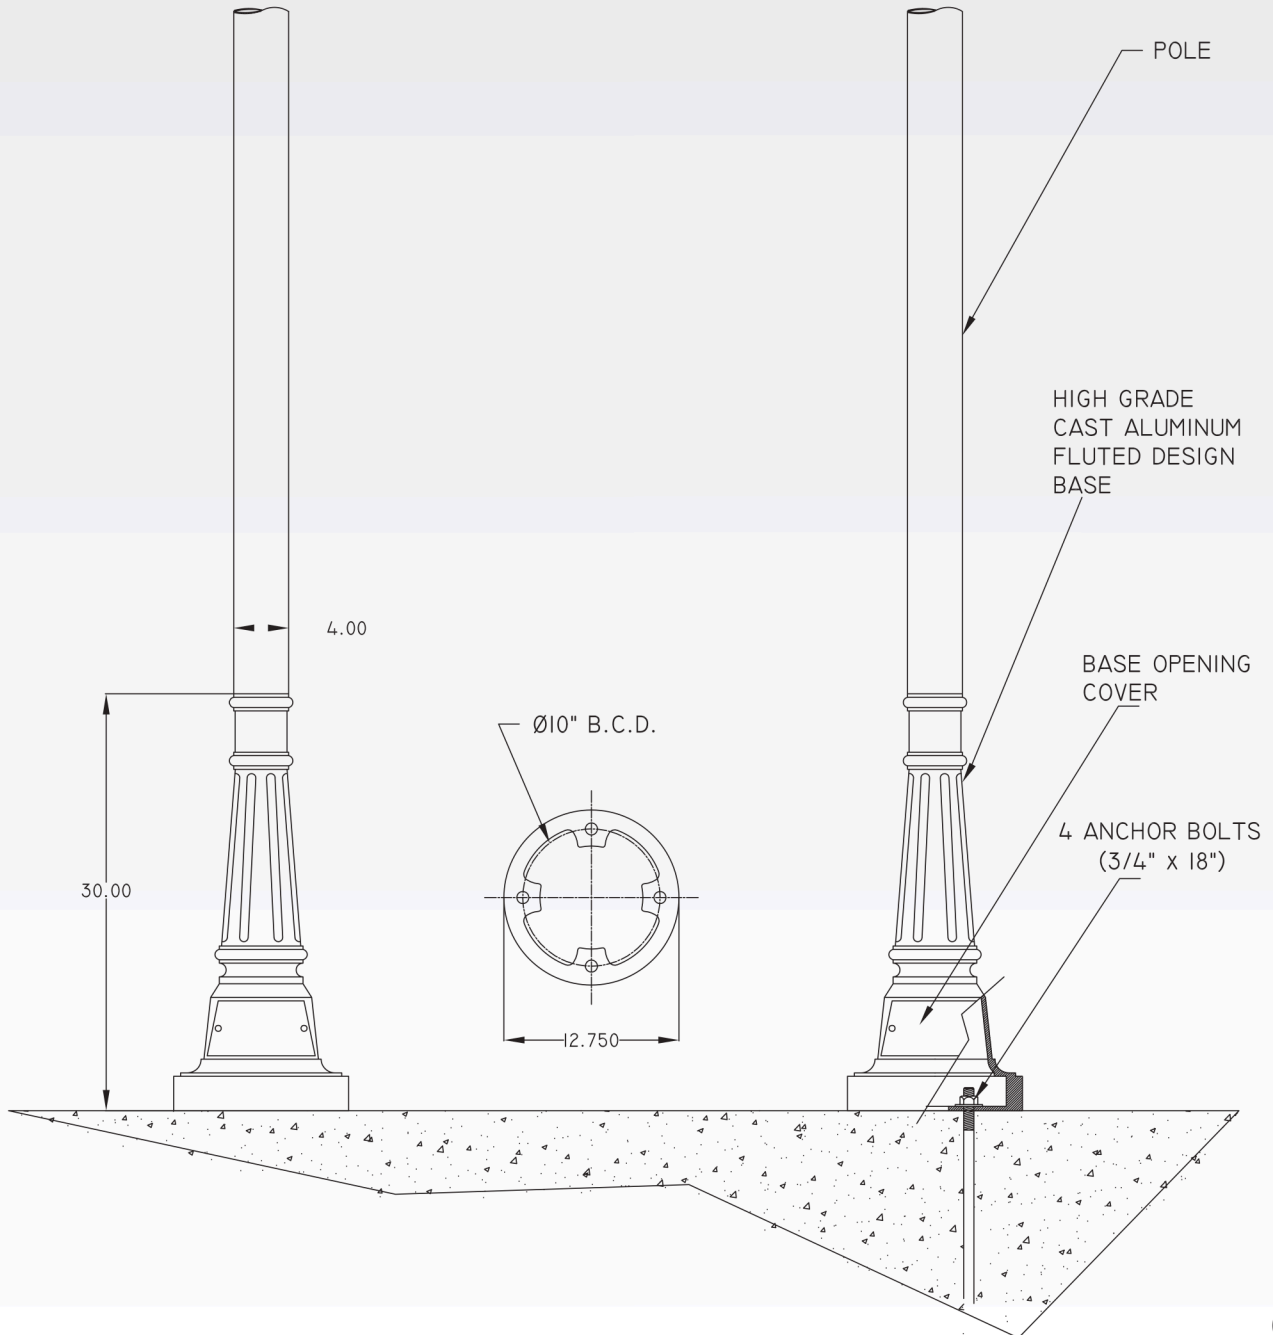

DPP - 4" ROUND DECORATIVE ALUMINUM POLE

The DPP pole is available from 8 feet up to 14 feet in height. The DPP pole can be used for any of the globe assemblies and the following fixtures Gamma, Torchlight, Colonial series, BLV series, and the Coachman. Ideal for use in small courtyards, condominiums and apartment buildings.

POLE Extruded aluminum, with a 4" diameter and a 1/8" thickness. Pole has a powder coat paint finish.

BASE Cast aluminum base welded to the pole. Base is held in place with four 3/4" diameter anchor bolts that are to be set into a concrete pad.

ANCHOR BOLTS Four galvanized, 3/4" x 18" diameter, twelve inch long anchor bolts complete with nuts and washers.

OPTIONS Hand hole and cover, 3" tenon.

FINISH Standard colours are black and bronze. For custom colours please consult factory.

*STANDARD CONFIGURATION

FOR "H/H-HAND HOLE & COVER", PLEASE SPECIFY HEIGHT FROM THE TOP/BOTTOM

0511