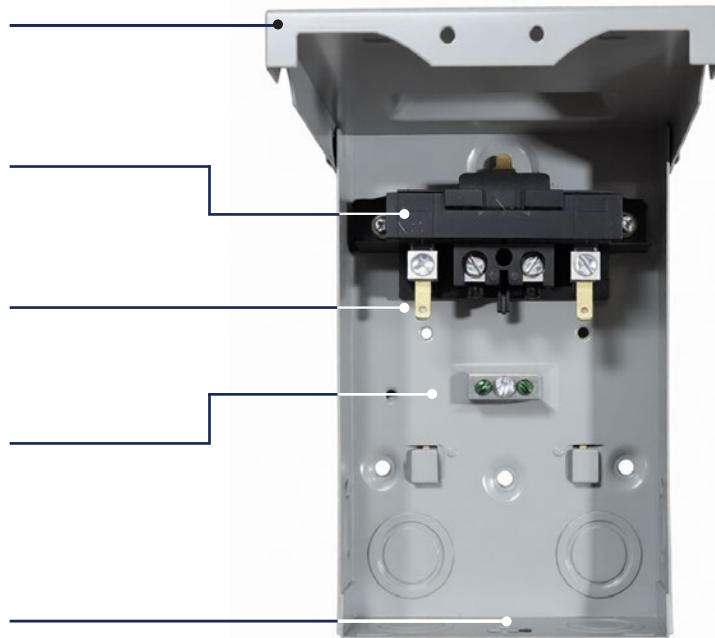

Built for Safety, Durability, and Convenience

- ✓ **Flexible Conduit Entries**
Multiple knockouts 1/2", 3/4", and 1" conduit size entry on all four sides.
- ✓ **Jobsite-Safe Design**
Pull-out switch features "ON" & "OFF" markings, allowing removal only when power is off to ensure operator safety.
- ✓ **Simple-to-Install**
Toolless access to the wiring compartment for quick convenience.
- ✓ **Flexible Wiring Options**
Compatible with 4, 8, or 10-gauge copper and 2, 4, or 6-gauge aluminum wires.
- ✓ **Surge Protector Tabs**
Brass tabs attached to the lugs for field installation of surge protector.

Reliability Where it Matters Most

Hands-Free, Secure Access: The lid is designed to keep the cover firmly in place during servicing.

Built-to-Last: Anodized copper terminals ensure long-term reliability.

Surge Protection-Ready: Built-in brass terminals designed for surge protection device (SPD) installations.

Simplified Ground Access: Easy identifiable green ground screw to secure ground wires to electrical junction box.

Durable Locking Design: Fold-away tab helps prevent jobsite damage and extends product life.

Accessories to Take the Job to the Next Level

SPD-50KA Surge Protector

- Type 1, 120V/240V AC Single Phase, 50KA UL and NEMA4X certified.
- 3/4" NPT Side Mount, with 3 x 14.5' 12AWG wires UL & NEMA4X certified.
- Visual LED indicator confirms if device is active or has sacrificed itself to save the equipment.