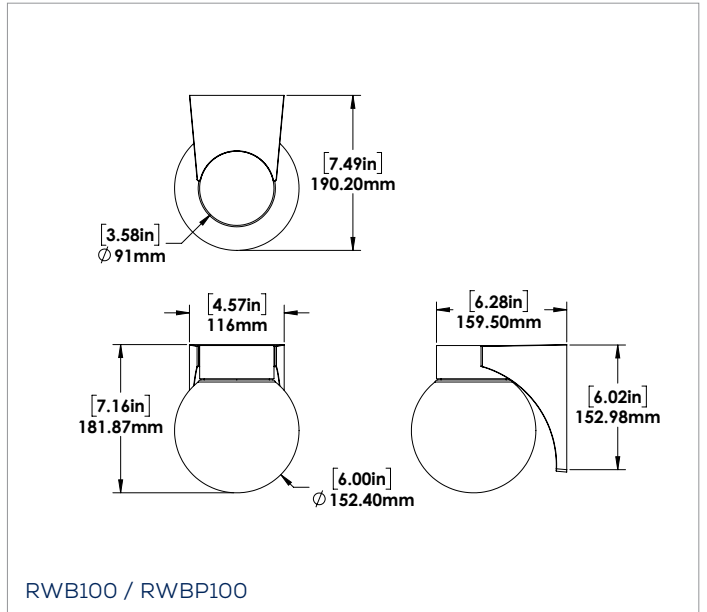

ROUND GLOBES

GL100BO
WHITE GLASS

GL100GBO
WHITE
POLYCARBONATE

GLB100CP
CLEAR
POLYCARBONATE

DIMENSIONS

ORDER INFO

STOCK CODE / DESCRIPTION	STOCK CODE / DESCRIPTION
008564 RW-1 GREY FITTER	010247 RWBP100 - WHITE FIXTURE - POLY BALL
008565 RW-1 BLACK FITTER	008588 RWBP100 - GREY FIXTURE - POLY BALL
008566 RW-1 BRONZE FITTER	008600 RWG100 - BLACK FIXTURE - GLASS CYLINDER
023598 RW-1 WHITE FITTER	008601 RWG100 - BRONZE FIXTURE - GLASS CYLINDER
008585 RWB100 GREY FIXTURE - GLASS BALL	008599 RWG100 - GREY FIXTURE - GLASS CYLINDER
008586 RWB100 - BLACK FIXTURE - GLASS BALL	020819 RWG100 - WHITE FIXTURE - GLASS CYLINDER
008587 RWB100 BRONZE FIXTURE - GLASS BALL	008610 RWP100 - BRONZE FIXTURE - POLY CYLINDER
022901 RWB100 - WHITE FIXTURE - GLASS BALL	008608 RWP100 - GREY FIXTURE - POLY CYLINDER
008590 RWBP100 - BRONZE FIXTURE - POLY BALL	010245 RWP100 - WHITE FIXTURE - POLY CYLINDER
008589 RWBP100 - BLACK FIXTURE - POLY BALL	008609 RWP100 - BLACK FIXTURE - POLY CYLINDER