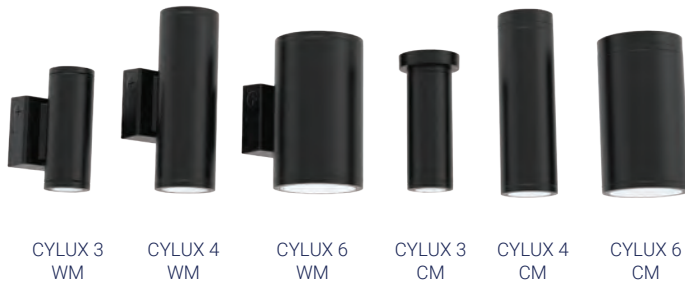

**Unleash your Creativity in Every Beam:
Dual Glow, One Design, Three Options**

The New CYLUX Features:

Colour Temperature
Selectability

Wide
Voltage

Changeable
Distribution

Photocell
Included

Unmatched flexibility with loads of standard features and customizability.

- ✔ **3 different sizes** - 3", 4", 6".
- ✔ **Up and downlight selection** – Select between indirect and direct light.
- ✔ **Field changeable optics** – Standard 30°, Additional optics in the box - 45°.
- ✔ **Standard photocell** – Turn ON/OFF the photocell based on needs.
- ✔ **Contractor friendly installation** – Quick and hassle-free.

The Complete Family

Select the best option for your needs.

CYLUX 3
WM

CYLUX 4
WM

CYLUX 6
WM

CYLUX 3
CM

CYLUX 4
CM

CYLUX 6
CM