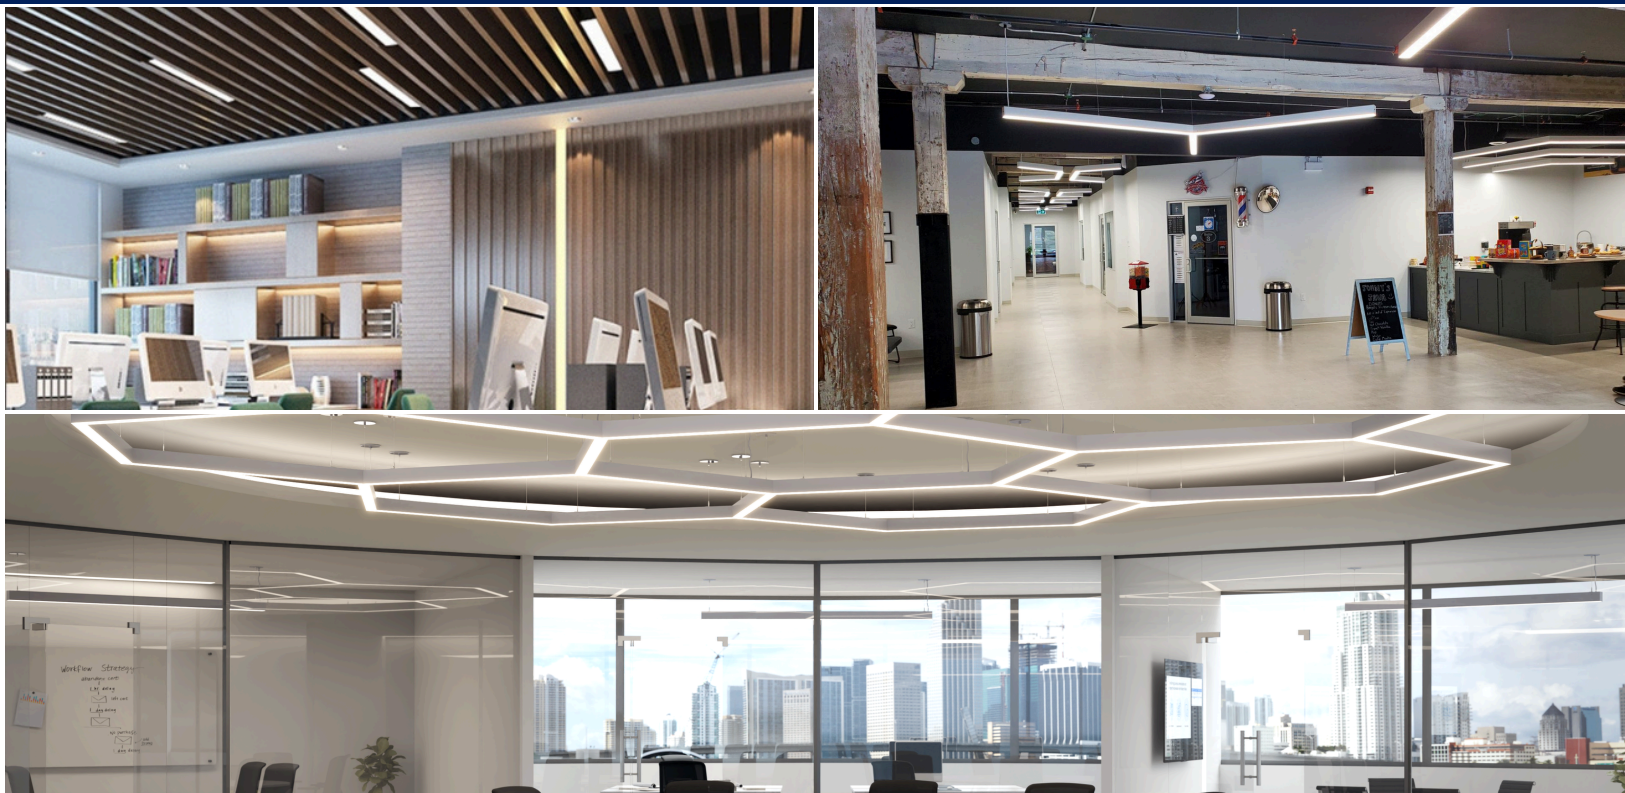

FLEXILINE

LINEAR ARCHITECTURAL FIXTURE

The ultimate solution for highly versatile and adaptable indoor lighting. FLEXILINE effortlessly transforms any space.

Its variety of lengths, mounting options, and shape configurations makes it suitable for any environment. Elevate your architectural designs with FLEXILINE and illuminate your vision with endless possibilities.