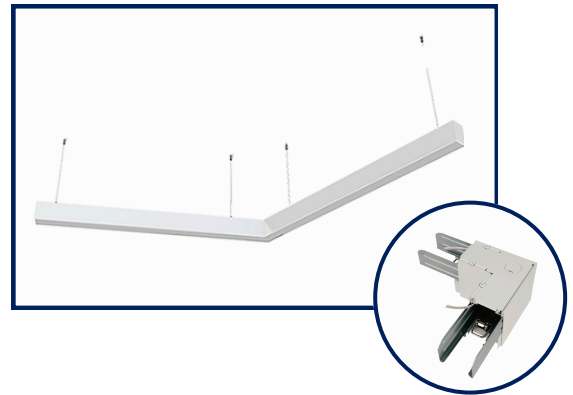

FLEXILINE

LINEAR ARCHITECTURAL FIXTURE

The ultimate solution for highly versatile and adaptable indoor lighting. FLEXILINE effortlessly transforms any space.

Its variety of lengths, mounting options, and shape configurations makes it suitable for any environment. Elevate your architectural designs with FLEXILINE and illuminate your vision with endless possibilities.

The FLEXILINE Linear Architectural Offers:

**Colour Temperature
Selectable**

120-347V

Universal Voltage

Lumen Adjustable

FLEXILINE

LINEAR ARCHITECTURAL FIXTURE

EASILY CONFIGURE TO ANY DESIRED SHAPE USING CONNECTORS:

IDEAL FOR:

- ✓ Offices
- ✓ Boardrooms
- ✓ Hallways
- ✓ Receptions
- ✓ Condos

SPECIFICATIONS:

	FLEX24	FLEX48	FLEX72	FLEX96
Efficacy:		136 lm/W		
Lumens:	2700 lm	5200 lm	8100 lm	10400 lm
Housing:	Extruded Aluminum			
Colour Temp:	3000K/3500K/4000K			
Controls:	0 -10V Dimming (Dim to Off)			