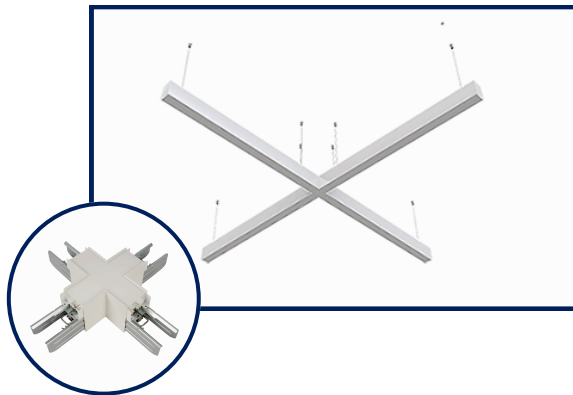

FLEXILINE

LINEAR ARCHITECTURAL FIXTURE

The ultimate solution for highly versatile and adaptable indoor lighting. FLEXILINE effortlessly transforms any space.

Its variety of lengths, mounting options, and shape configurations makes it suitable for any environment. Elevate your architectural designs with FLEXILINE and illuminate your vision with endless possibilities.

The FLEXILINE Linear Architectural Offers:

**Colour Temperature
Selectable**

120-347V

Universal Voltage

Lumen Adjustable

FLEXILINE

LINEAR ARCHITECTURAL FIXTURE

EASILY CONFIGURE TO ANY DESIRED SHAPE USING CONNECTORS: