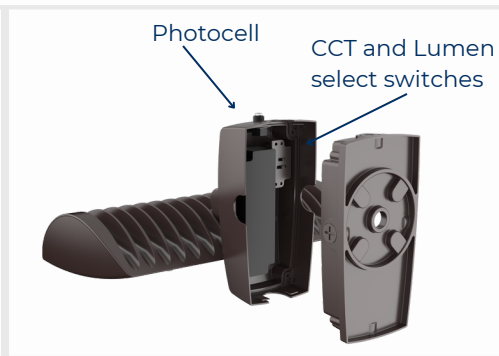

VEK-LED Wall Pack

VEK1

VEK2

The VEK-LED Series wall light with sleek adjustable head is designed for all outdoor wall mount lighting application with **selectable CCT and lumen & wide voltage** and customization options making it the ideal choice for perimeter lighting.

Specification		
	VEK1-LED40A20	VEK2-LED80A40
Wattage	40/30/20W	80/60/40W
Voltage	120-347V	
Light Output	5550/4400/2900 lm (Lumen Selectable)	11900/9300/6200 lm (Lumen Selectable)
Efficacy	146 lm/W	155 lm/W
CCT	CCT Selectable - 3000/4000/5000K	

Rugged & Stylish

Die Cast aluminum housing with stylish head design

Highly Selectable

120-347V
CCT Select, Lumen Select
Dusk to Dawn

Adjustable Head

Allows precise aiming