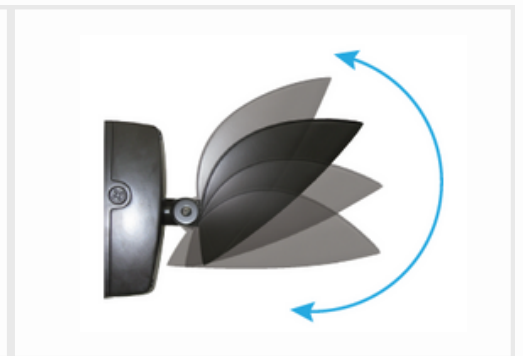

VEK-LED Wall Pack

VEK1

VEK2

The VEK-LED Series wall light with sleek adjustable head is designed for all outdoor wall mount lighting application with **selectable CCT and lumen & wide voltage** and customization options making it the ideal choice for perimeter lighting.

Specification		
	VEK1-LED40A20	VEK2-LED80A40
Wattage	40/30/20W	80/60/40W
Voltage	120-347V	
Light Output	5550/4400/2900 lm (Lumen Selectable)	11900/9300/6200 lm (Lumen Selectable)
Efficacy	146 lm/W	155 lm/W
CCT	CCT Selectable - 3000/4000/5000K	

Rugged & Stylish

Die Cast aluminum housing with stylish head design

Highly Selectable

120-347V
CCT Select, Lumen Select
Dusk to Dawn

Adjustable Head

Allows precise aiming