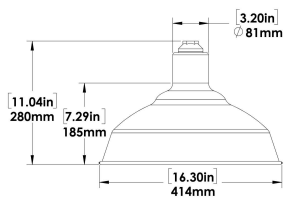

DIMENSIONS

LG4016