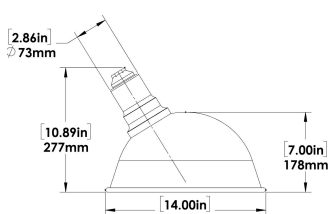

DIMENSIONS

VCS214A

ARMS & ACCESSORIES

(optional)

**Swivel is optional with ARM1, ARM2, ARM5 and ARM6