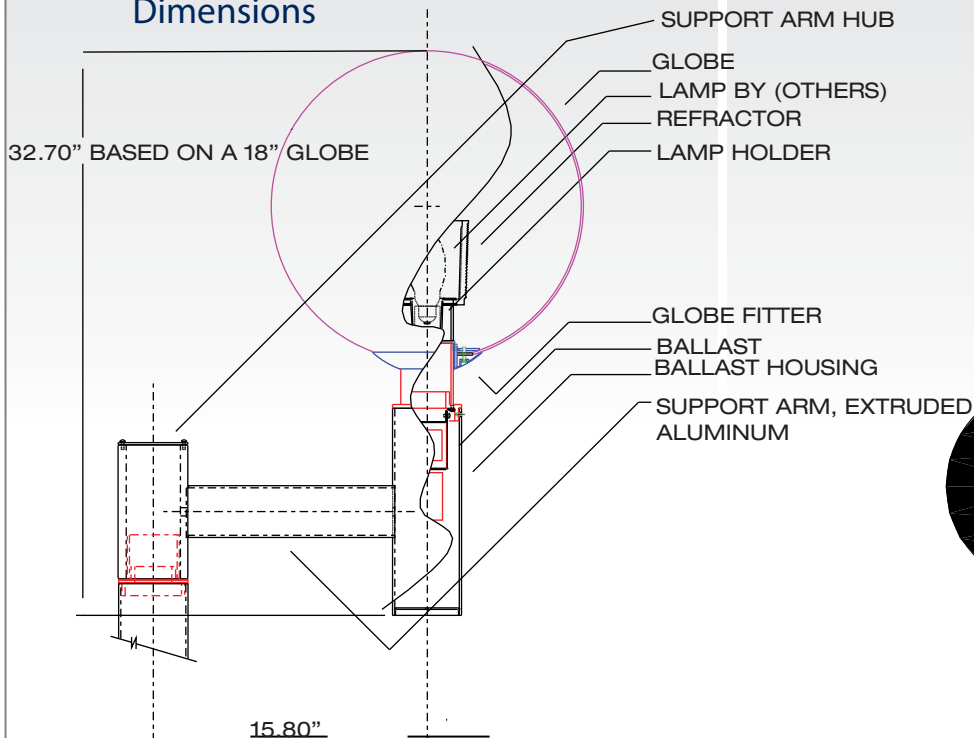

GLOBE TYPE

- 12 - 12" GLOBE
- 14 - 14" GLOBE
- 16 - 16" GLOBE
- 18 - 18" GLOBE

GLOBE SIZE

- BZ - BRONZE GLOBE
- CL - CLEAR GLOBE
- WH - WHITE GLOBE

GLOBE FINISH

MINIMUM GLOBE SIZE

	ACRYLIC	POLY
INC100	12"	12"
INC150	14"	12"
INC200	16"	14"
35HPS	12"	12"
50HPS	12"	12"
70HPS	14"	12"
100HPS	18"	14"
150HPS	18"	16"
50MH	14"	12"
70MH	14"	12"
100MH	18"	16"
150MH	N/A	18"

WATTAGE

120VNPF,120VHPF,120,347

VOLTAGE

- BLK- BLACK
- CC - CUSTOM COLOUR

COLOUR

Dimensions

31.60