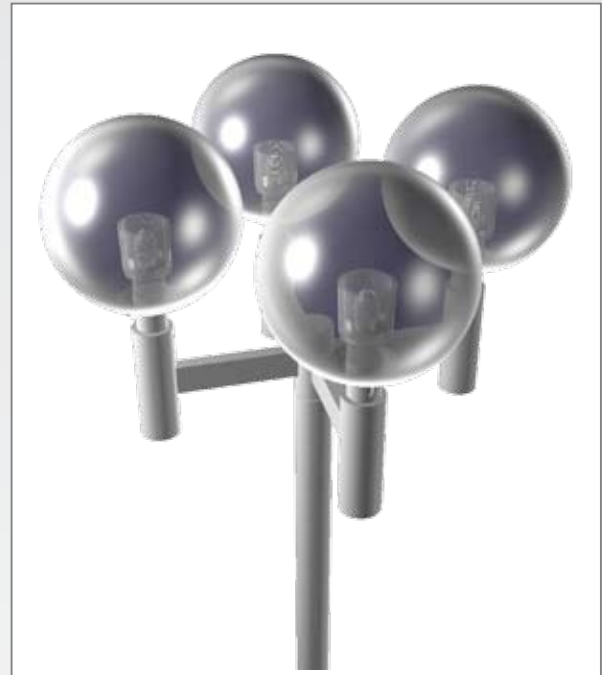

PTL SERIES

The PTL series comes with a poly globe varying in size from 12" to 18" diameter. The globe is available in clear, bronze and white. For HID applications the socket is a medium base 4kv socket.

APT SERIES

The APT series comes with a acrylic globe varying in size from 12" to 18" in diameter. The globe is available in clear, bronze and white. For HID applications the socket is a medium base 4kv socket.

RPT SERIES

The RPT series comes with a acrylic globe varying in size from 12" to 18" in diameter and comes with a glass refractor type V. For HID applications the socket is a medium base 4kv socket.

RPTL SERIES

The RPT series comes with a poly globe varying in size from 12" to 18" in diameter and has a glass refractor type V. For HID applications the socket is a medium base 4kv socket.

For globe size and wattage limits please see next page.