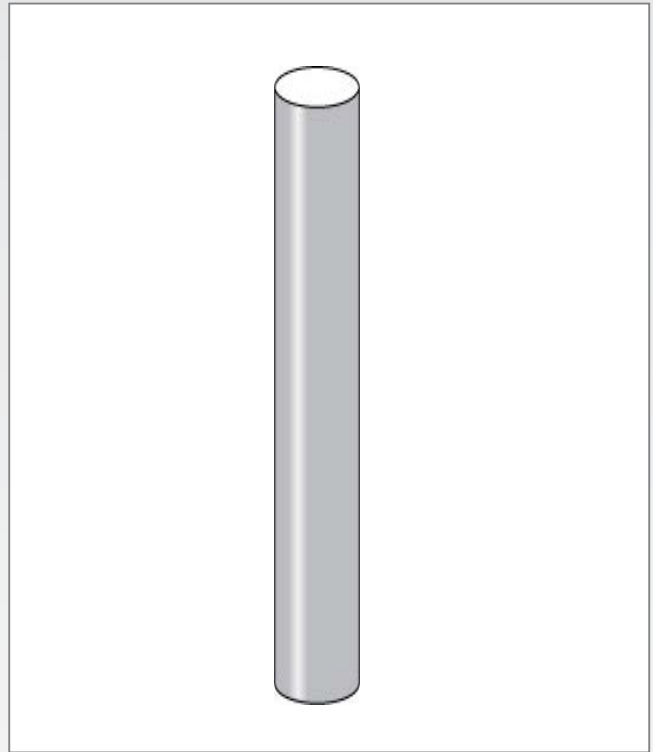

DB - 3" ROUND ALUMINUM DIRECT BURIAL POLE

The direct burial pole is available from 8 feet up to 14 feet in height. The DB pole is for use with single globe assemblies and can take up to a 70 watt HPS 120 volt ballast. Ideal for use in small courtyards, condominiums and apartment buildings.

POLE Extruded aluminum, with a 3" diameter and a 1/8" thickness. Pole has a powder coat paint finish.

OPTIONS Hand hole with cover.

FINISH Standard colours are black and bronze. For custom colours please consult factory.

Catalog Code

DB

8, 10, 12, 14, 16 (FEET)

HEIGHT IN FEET

BRZ - BRONZE
BLK - BLACK
CC - CUSTOM FINISH

FINISH

H/H - HAND HOLE & COVER*

OPTIONS

*PLEASE STATE LENGTH FROM THE TOP OF THE POLE TO WHERE YOU WANT THE HAND HOLE

EXTRUDED ALUMINUM
TUBE WITH WALL
THICKNESS OF 1/8"
WITH POWDER COAT
PAINT FINISH

3" DIAMETER

8' - 16'

0511