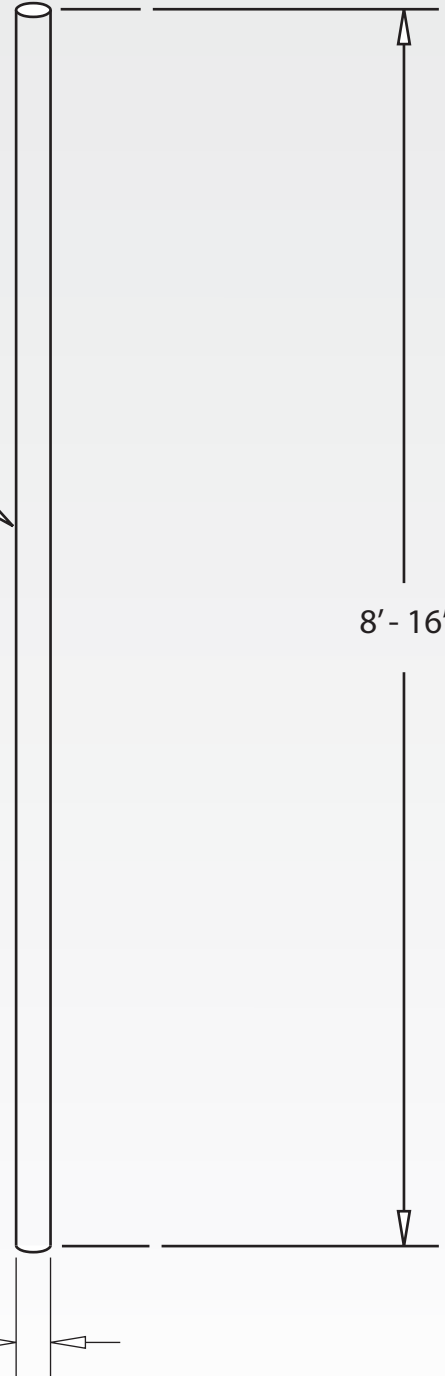

DB - 3" ROUND ALUMINUM DIRECT BURIAL POLE

The direct burial pole is available from 8 feet up to 14 feet in height. The DB pole is for use with single globe assemblies and can take up to a 70 watt HPS 120 volt ballast. Ideal for use in small courtyards, condominiums and apartment buildings.

POLE Extruded aluminum, with a 3" diameter and a 1/8" thickness. Pole has a powder coat paint finish.

OPTIONS Hand hole with cover.

FINISH Standard colours are black and bronze. For custom colours please consult factory.

Catalog Code

DB

8, 10, 12, 14, 16 (FEET)

HEIGHT IN FEET

BRZ - BRONZE
BLK - BLACK
CC - CUSTOM FINISH

FINISH

H/H - HAND HOLE & COVER*

OPTIONS

*PLEASE STATE LENGTH FROM THE TOP OF THE POLE TO WHERE YOU WANT THE HAND HOLE

EXTRUDED ALUMINUM
TUBE WITH WALL
THICKNESS OF 1/8"
WITH POWDER COAT
PAINT FINISH

3" DIAMETER

8' - 16'

0511