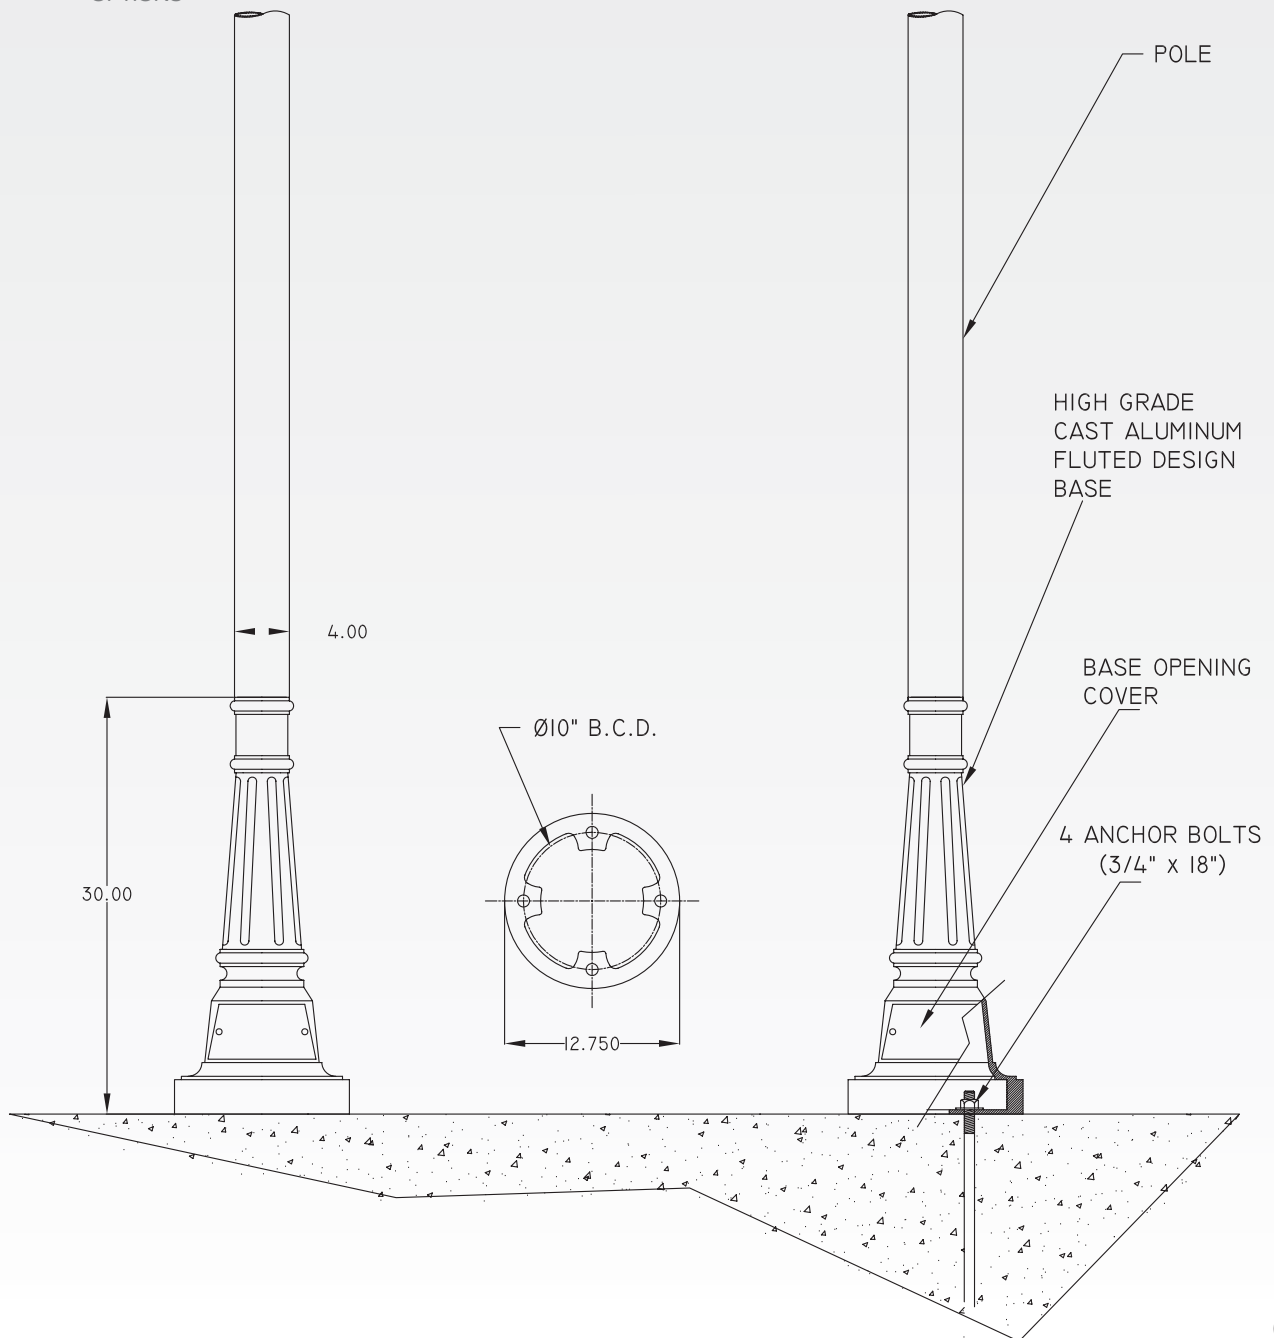

DPP - 4" ROUND DECORATIVE ALUMINUM POLE

The DPP pole is available from 8 feet up to 14 feet in height. The DPP pole can be used for any of the globe assemblies and the following fixtures Gamma, Torchlight, Colonial series, BLV series, and the Coachman. Ideal for use in small courtyards, condominiums and apartment buildings.

POLE Extruded aluminum, with a 4" diameter and a 1/8" thickness. Pole has a powder coat paint finish.

BASE Cast aluminum base welded to the pole. Base is held in place with four 3/4" diameter anchor bolts that are to be set into a concrete pad.

ANCHOR BOLTS Four galvanized, 3/4" x 18" diameter, twelve inch long anchor bolts complete with nuts and washers.

OPTIONS Hand hole and cover, 3" tenon.

FINISH Standard colours are black and bronze. For custom colours please consult factory.

Catalog Code

DPP4

8, 10, 12, 14 (FEET)

HEIGHT IN FEET

BRZ - BRONZE
BLK - BLACK
CC - CUSTOM FINISH

FINISH

H/H - HAND HOLE & COVER
3 - 3" TENON

OPTIONS