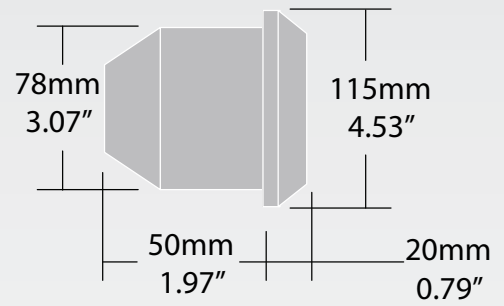

BLK - BLACK
CC- CUSTOM COLOUR

FINISH

Dimensions

305mm
12.01"