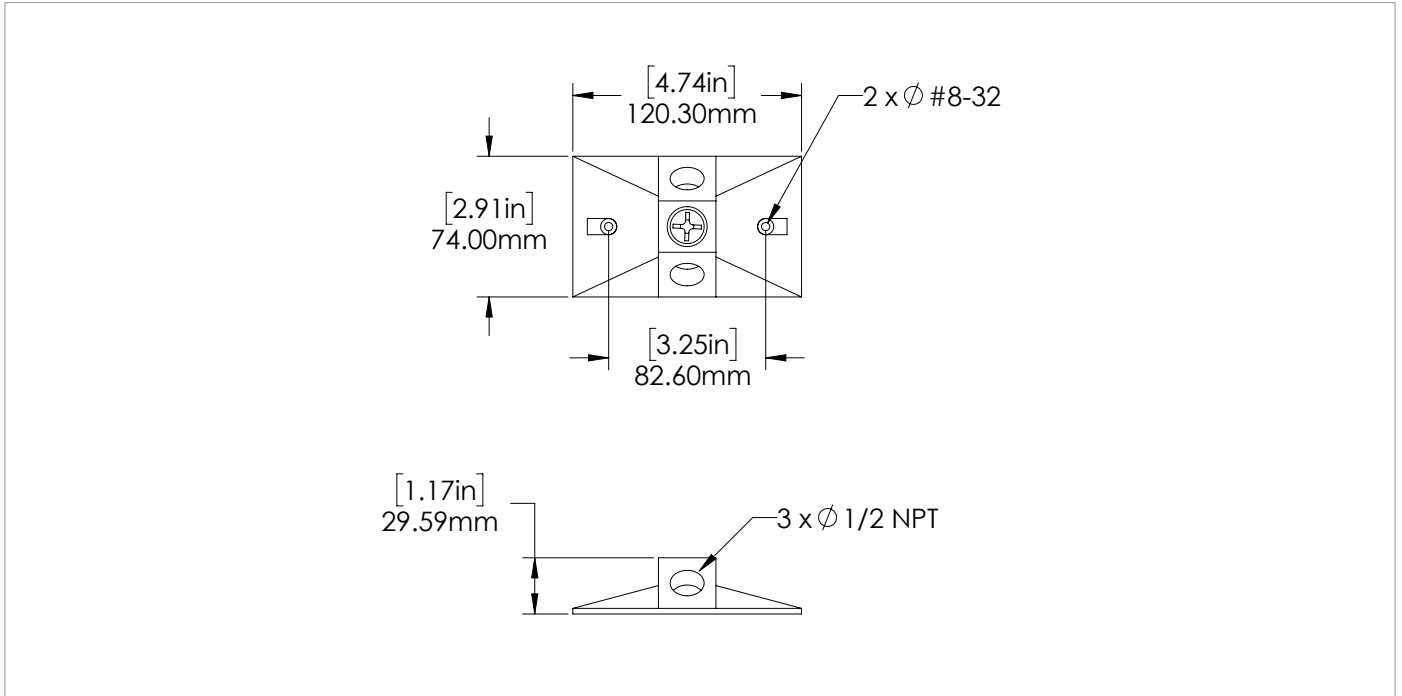

R14-3 COVER PLATE

☐ RECTANGULAR COVERS

INCLUDES:

☐ x 1 gasket

🔩 x 2 screws

⊕ x 1 plug

CONSTRUCTION

- Die cast aluminum cover plate for 1 Gang box.
- Cover plate has 3 X 1/2" entries.
- Durable silver grey powder coat paint finish is standard

☁️ Weather resistant

CERTIFICATION:

DIMENSIONS

ORDER INFO

STOCK CODE / DESCRIPTION

094654 R14-3 - GREY COVER - 3 X 1/2" ENTRIES - 1 GANG

008645 R14-3 - BLACK COVER - 3 X 1/2" ENTRIES - 1 GANG

008644 R14-3 - BRONZE COVER - 3 X 1/2" ENTRIES - 1 GANG

008646 R14-3 - WHITE COVER - 3 X 1/2" ENTRIES - 1 GANG