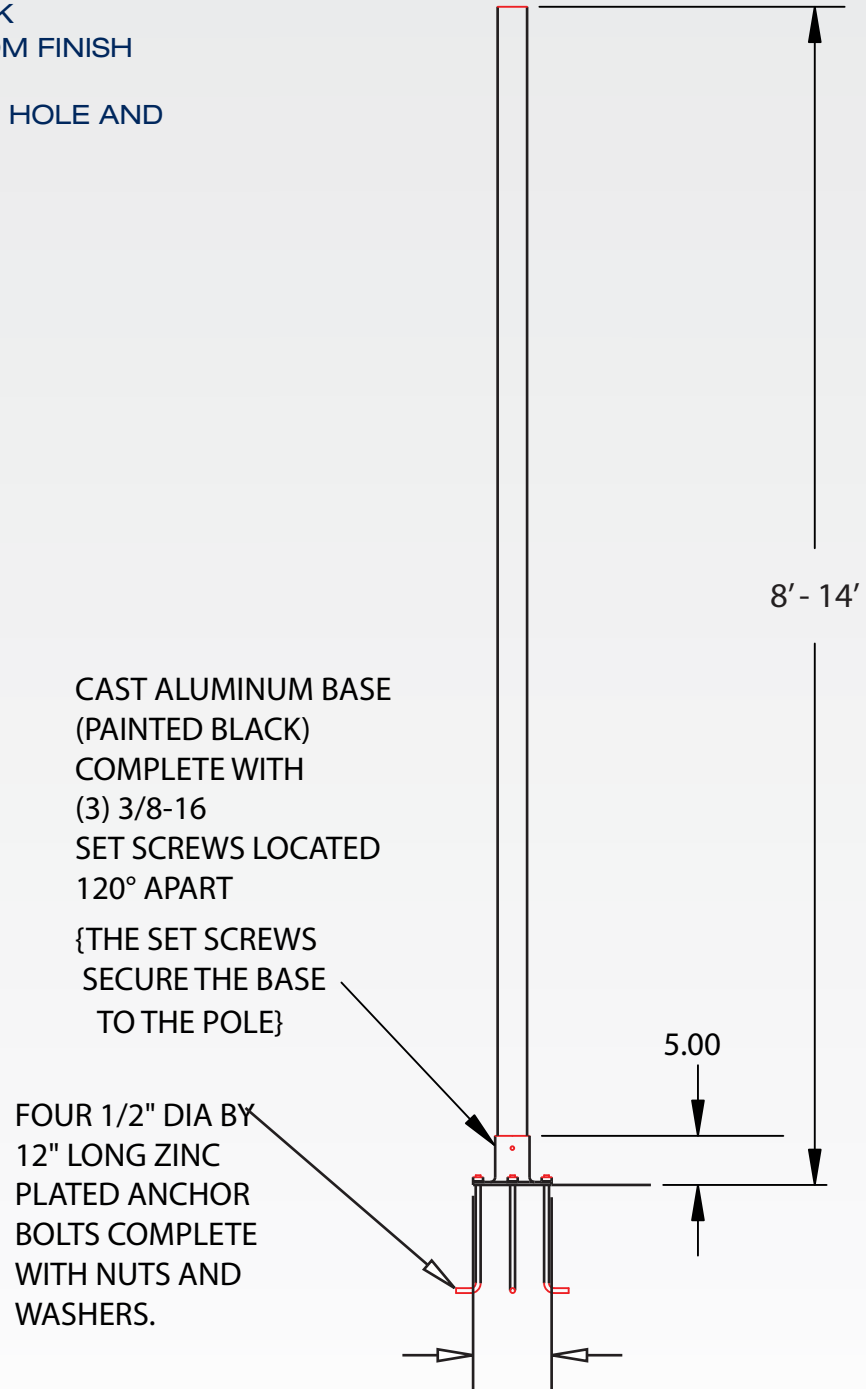

Catalog Code

SM

8, 10, 12, 14 (FEET)

HEIGHT IN FEET

BRZ - BRONZE

BLK - BLACK

CC - CUSTOM FINISH

FINISH

H/H - HAND HOLE AND
COVER

OPTIONS

0511