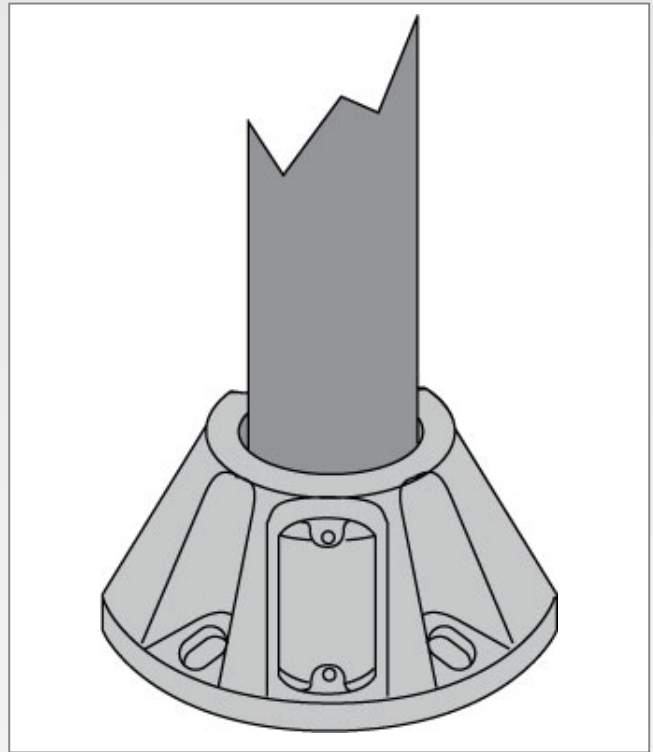

## SM - 3" ROUND ALUMINUM POLE

*The SM pole is available from 6 feet up to 14 feet in height. The SM pole is for use with single globe assemblies and can take up to a 70 watt HPS 120 volt ballast. Ideal for use in small courtyards, condominiums and apartment buildings.*

**POLE** Extruded aluminum, with a 3" diameter and a 1/8" thickness. Pole has a powder coat paint finish.

**BASE** Cast aluminum base with a powder coat paint finish. The base has three set screws to secure the pole to the base. Base is held in place with four 1/2" diameter anchor bolts that are to be set into a concrete pad.

**ANCHOR BOLTS** Four galvanized, 1/2" diameter, twelve inch long anchor bolts complete with nuts and washers.

**OPTIONS** Hand hole with cover.

**FINISH** Standard colours are black and bronze. For custom colours please consult factory.