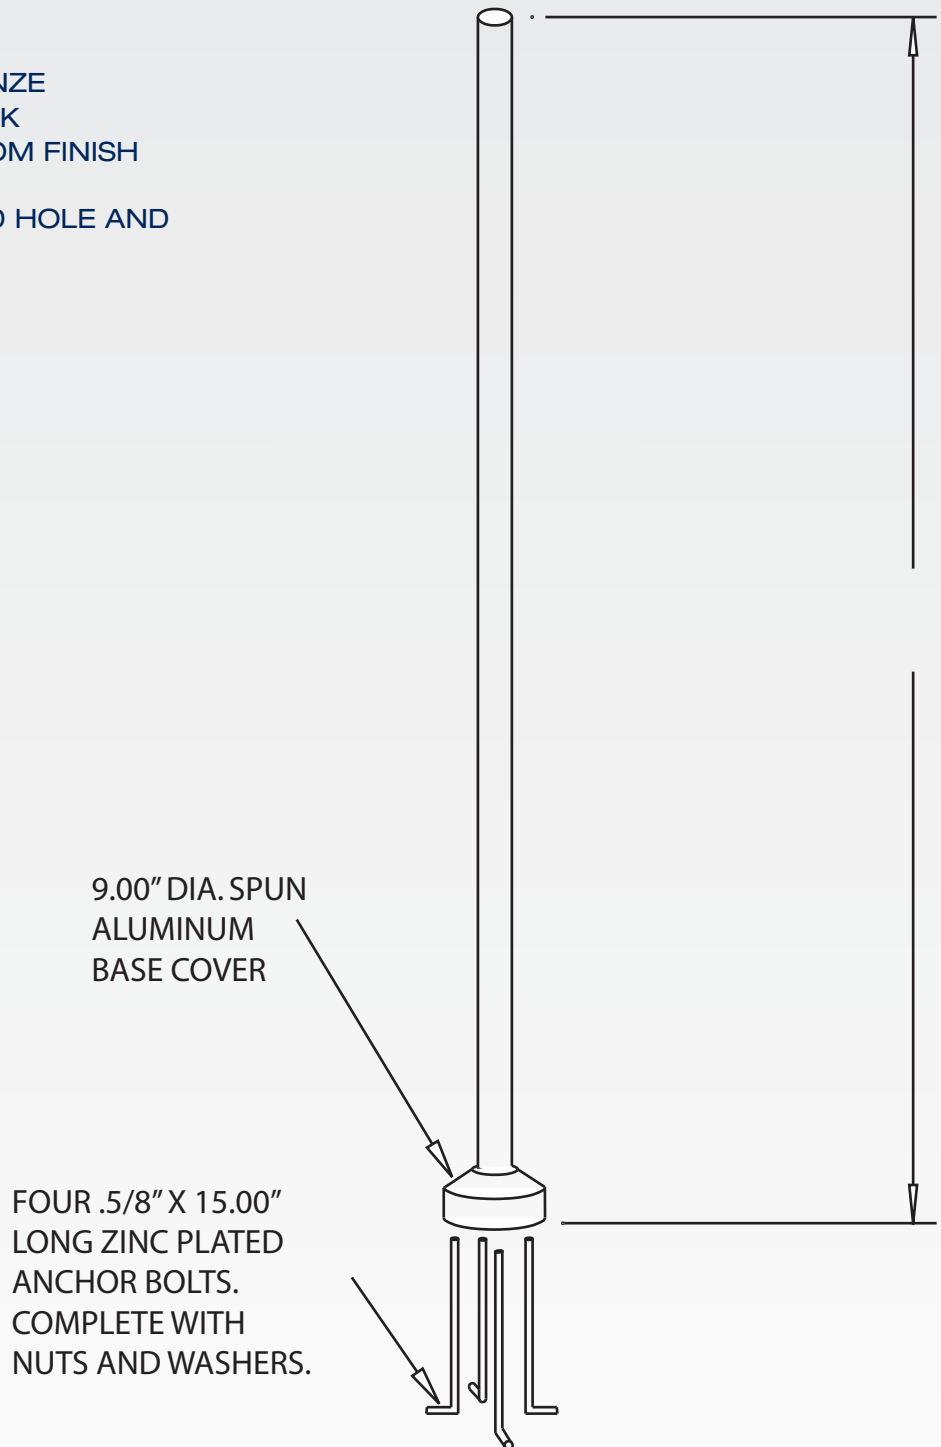

Catalog Code

SPP

8, 10, 12, 14 (FEET)

HEIGHT IN FEET

BRZ - BRONZE
BLK - BLACK
CC - CUSTOM FINISH

FINISH

H/H - HAND HOLE AND
COVER

OPTIONS

0511

www.rabdesign.ca