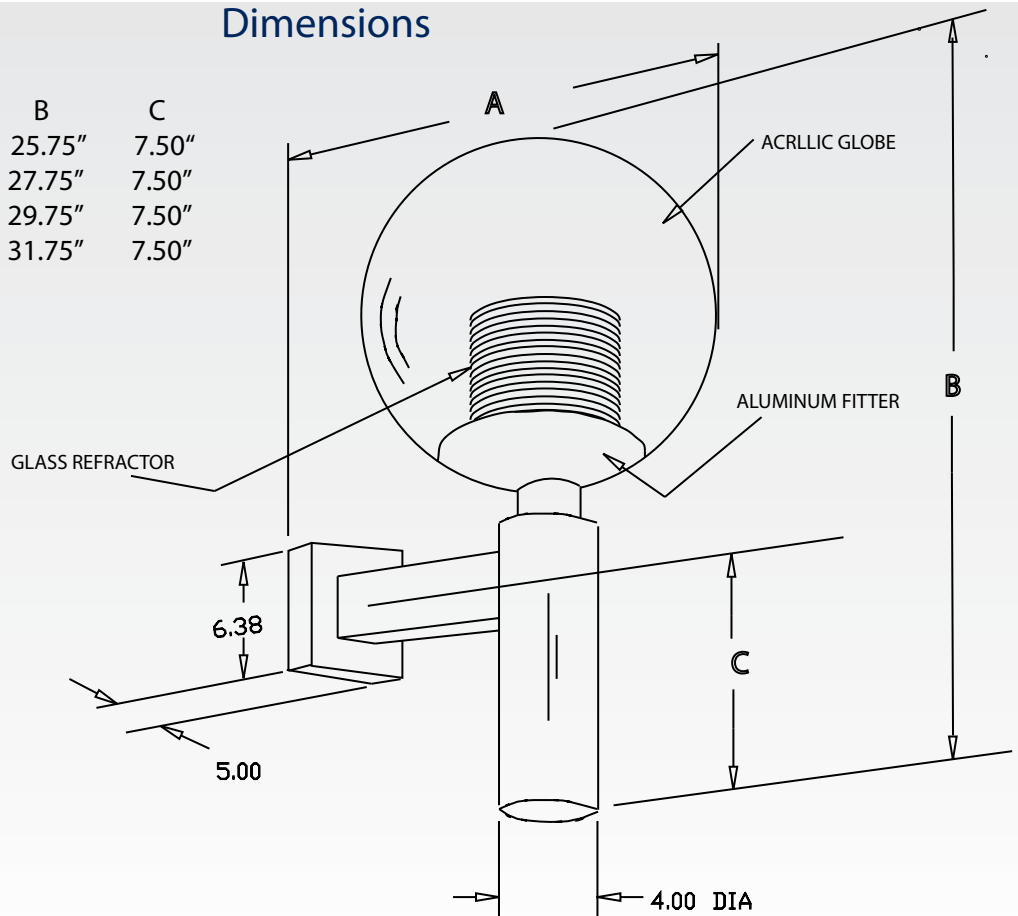

**GLOBE** Seamless acrylic available in 12", 14", 16" and 18" diameter. Available in White, Bronze and Clear. Globe is held on the fitter with two butterfly clips and are tightened from the underside of the fitter.

## Catalog Code

**HWBR**

GLOBE SIZE

12 - 12" GLOBE  
14 - 14" GLOBE  
16 - 16" GLOBE  
18 - 18" GLOBE

WATTAGE

INC, 50HPS, 70HPS, 100HPS  
50MH, 70MH

VOLTAGE

120NPF\*, 120HPF\*, 120, 277,  
347

## Dimensions

GLOBE SIZE	A	B	C
HWB12	17.25"	25.75"	7.50"
HWB14	20.25"	27.75"	7.50"
HWB16	21.25"	29.75"	7.50"
HWB18	24.25"	31.75"	7.50"

[www.rabdesign.ca](http://www.rabdesign.ca)