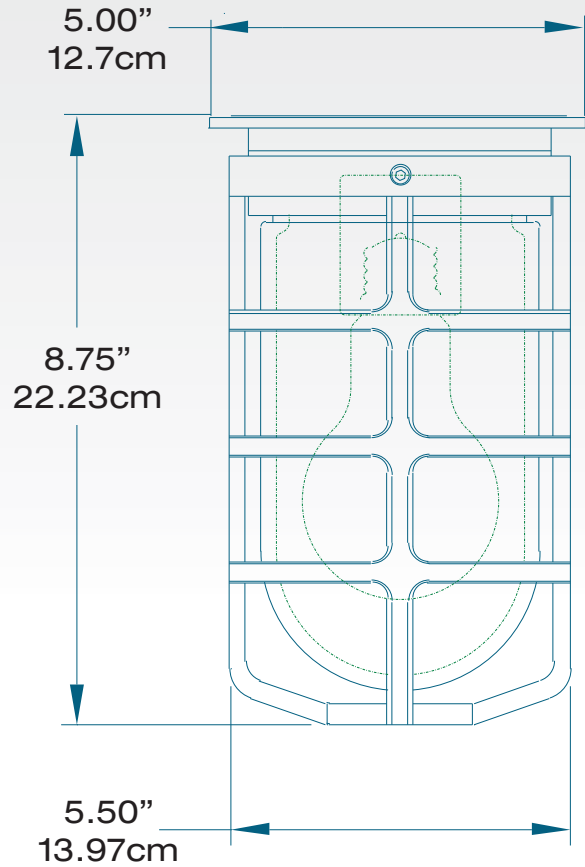

IF RAW FINISH LEAVE BLANK

BLK - BLACK
 RD - RED
 WH - WHITE
 BL - BLUE
 CC - CUSTOM COLOUR

CG - CAST GUARD

Dimensions

GL200
CLEAR

GL200CL-RIB
PRISMATIC

GL200SB
FROSTED

GL200G
GREEN